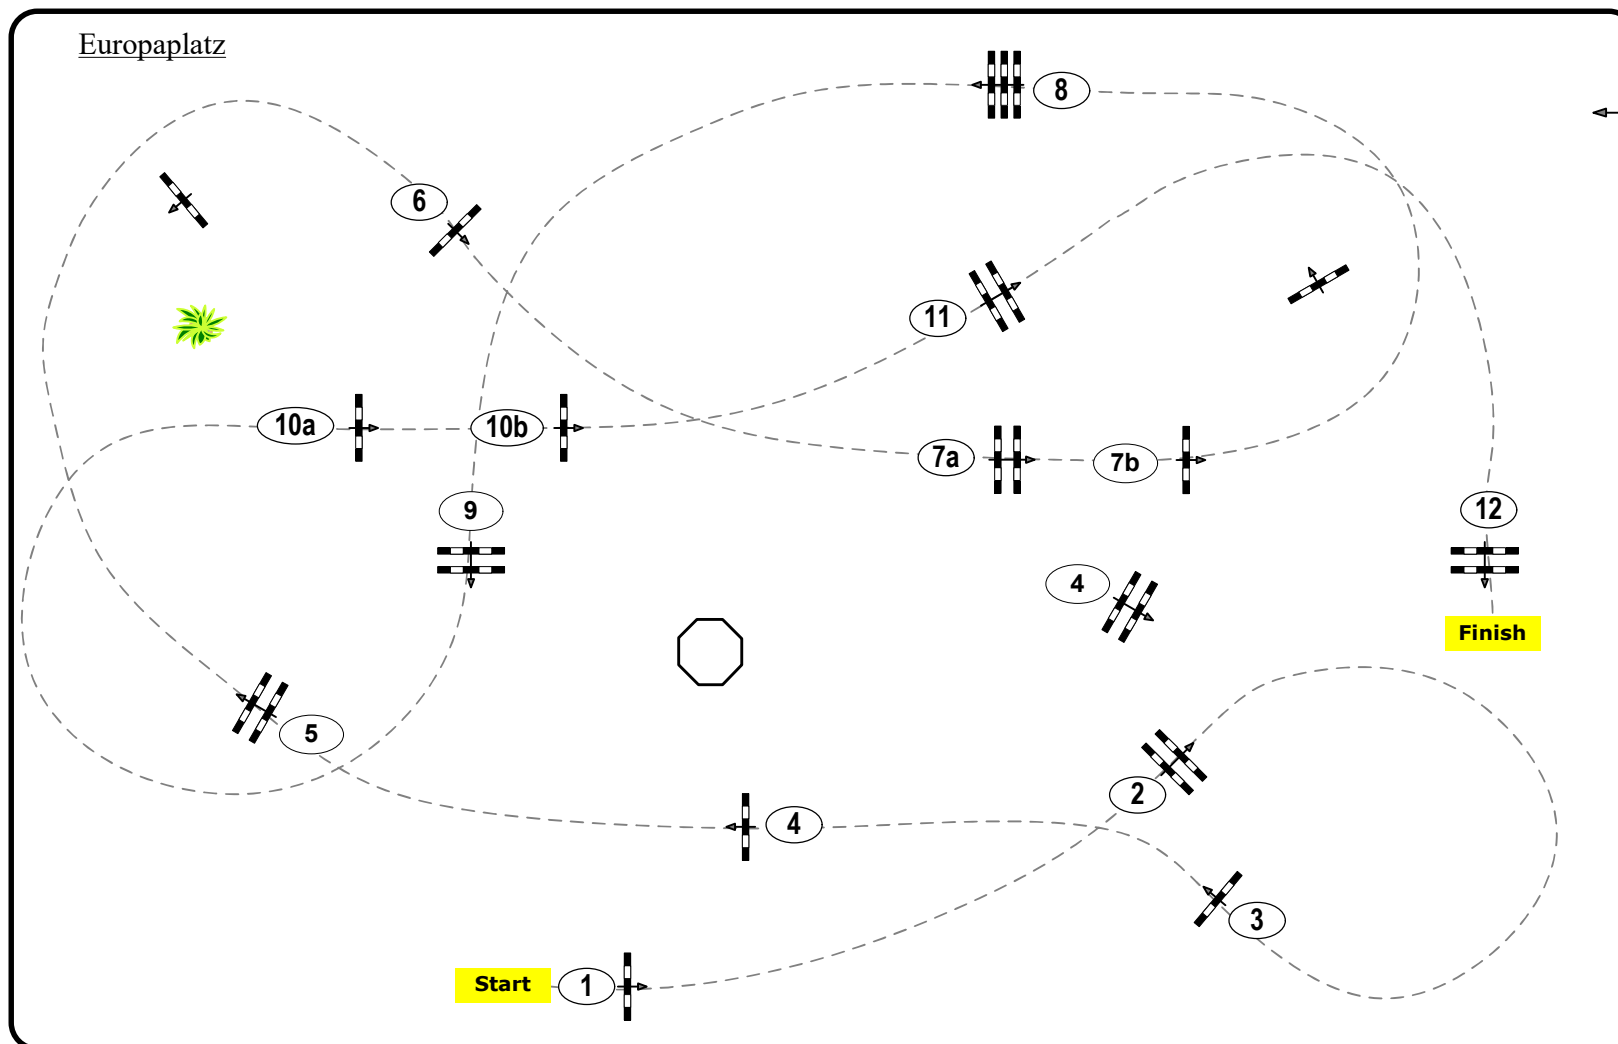

Youngster Tour 7 y.

Competition not against the clock

Table: A

National RG:

FEI RG / Art. 238.1.1

Height: 1,30 m

Speed: 350 m/min

Length: 460 m

Time allowed: 79 sec

Time limit: 158 sec

Obstacles: 12

Efforts: 14

**IsiGrade**  
Jumps by Rothenberger

**Parcours Design**

Madl Franz (AUT)

Fuchs Hannes (AUT)