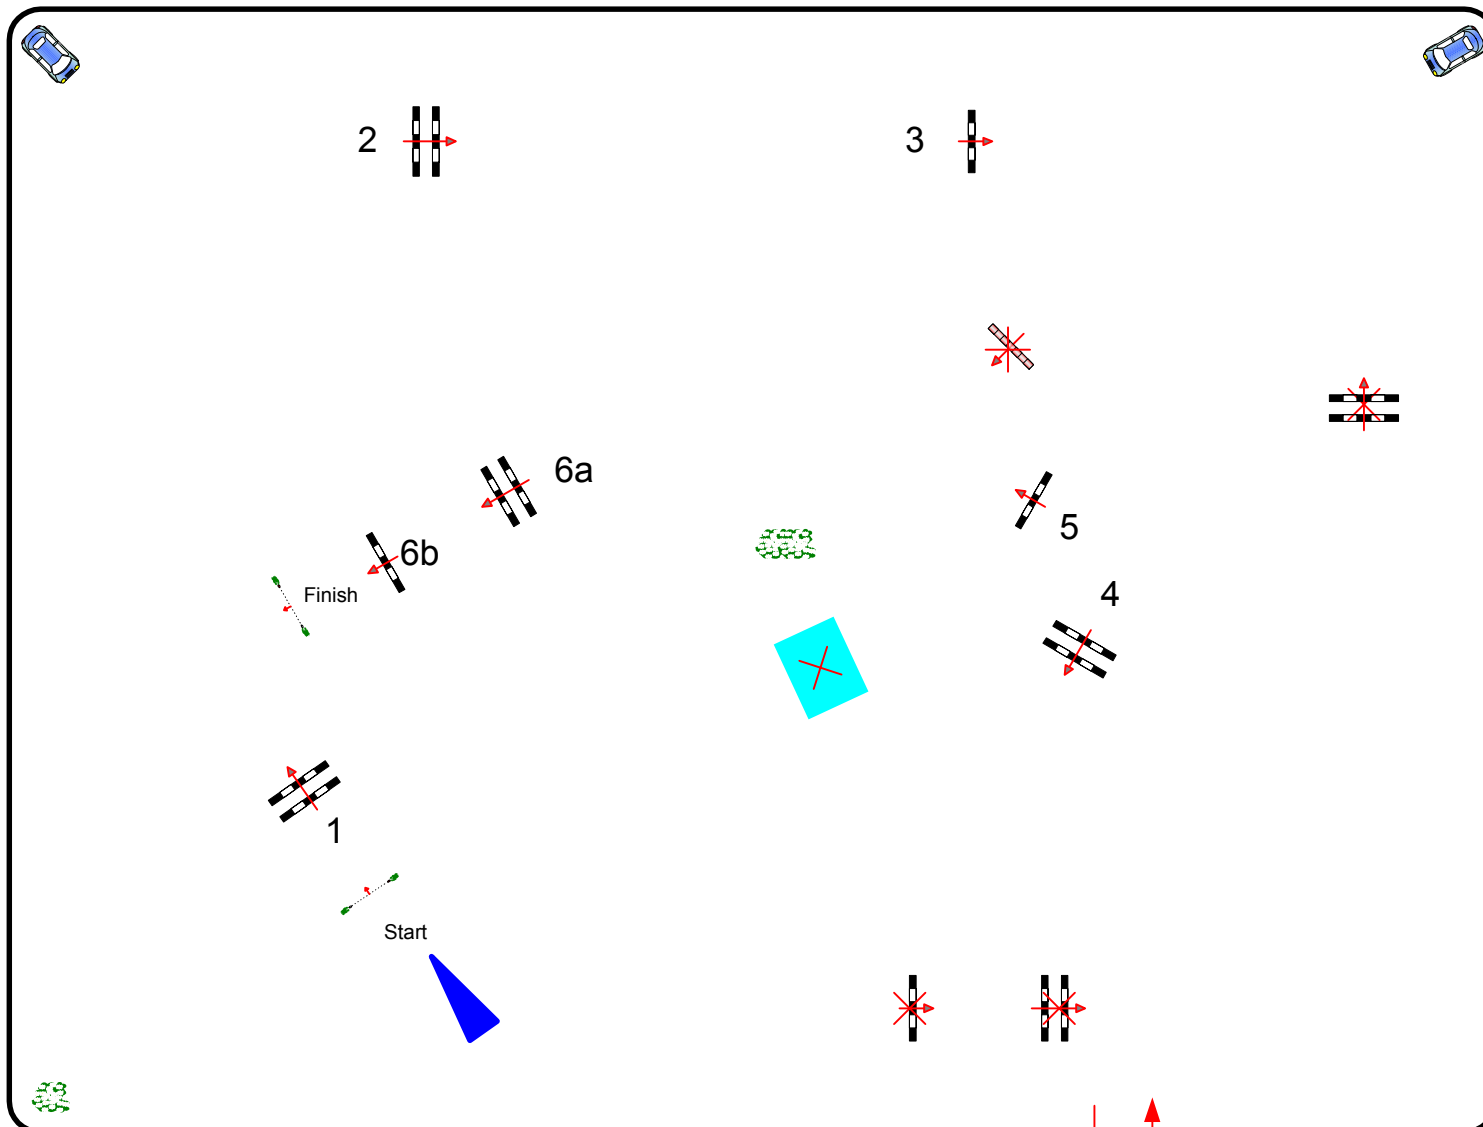

9

CSI 3* / CSI YH* / CSI U25-A / CSI Amateurs-A

Prix Lexus presented by
Piper Heidsieck

The Winner Takes it All
Special Competition with 4 jump-offs

Table: A
FEI RG / Art: Special Rules
max. height: 1,40 m

Speed: 350 m/min
Length: 240 m
Time allowed: 42 sec
Time limit: 84 sec
Obstacles: 6
Efforts: 7

Jump-off 1-4:

Obstacles: 1-2-3-4-5-6ab
Length: 240 m
Time allowed: 42 sec
Time limit: 84 sec

TOYOTA

JURY

Course Designer: Marc Vygh (BEL)
Gilbert Remy (LUX)

Exit / Entry

68 x 90 m