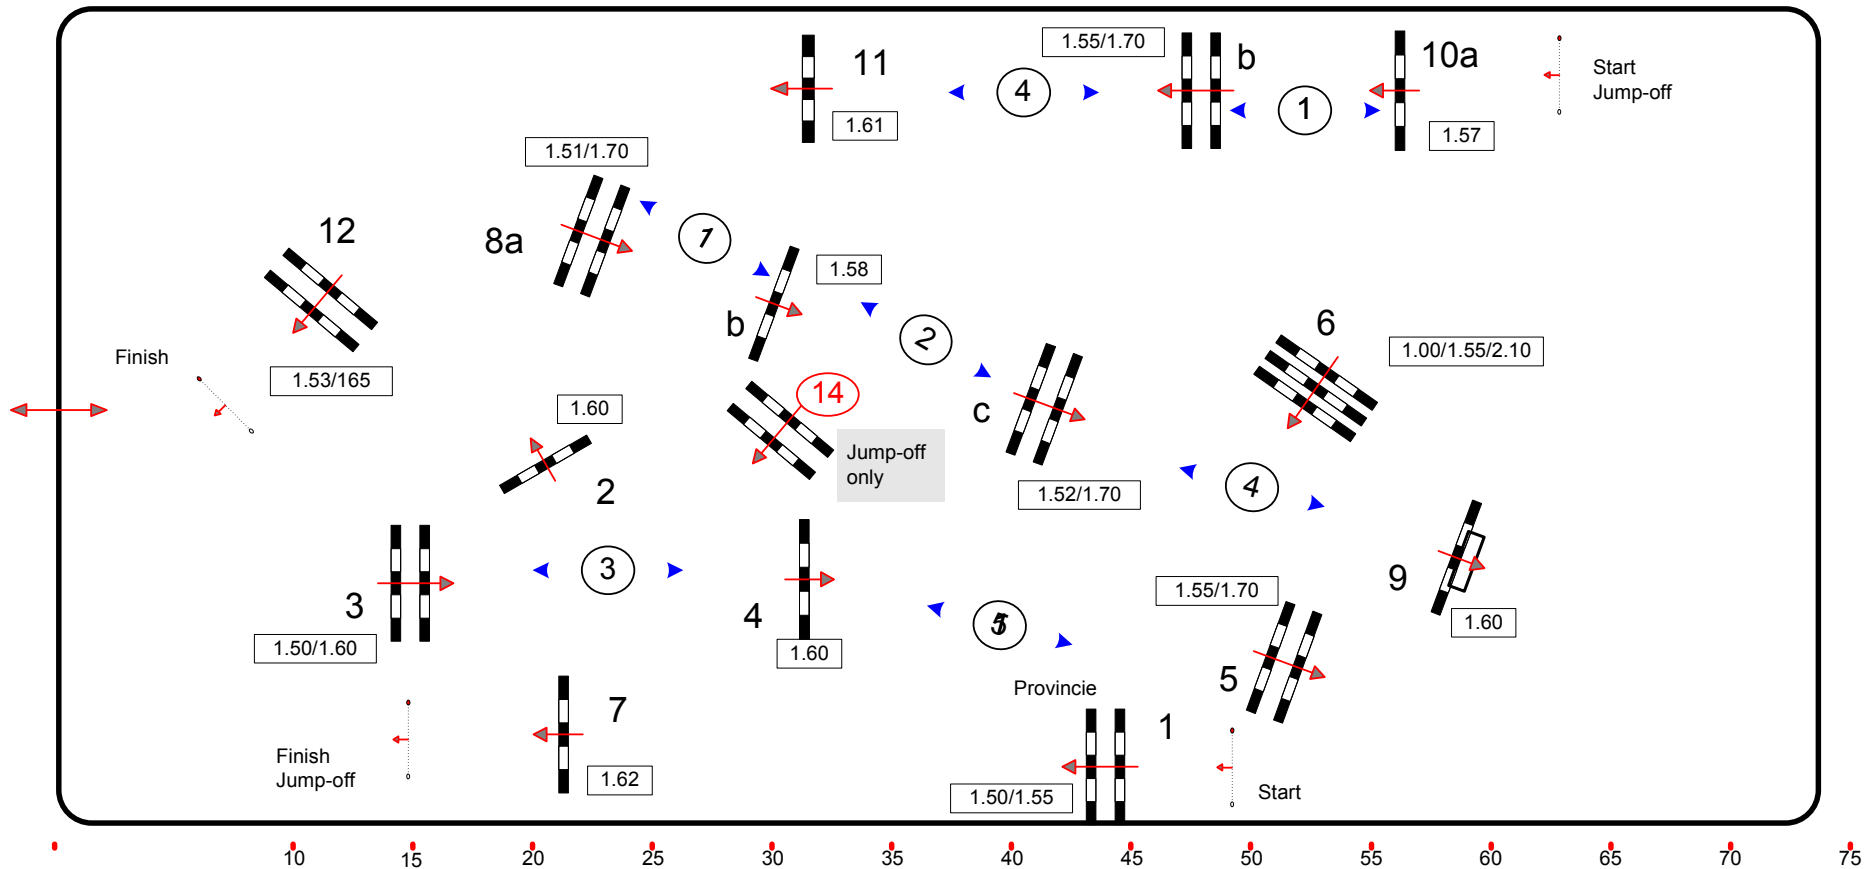

Obstacles: 12
Efforts: 15

1st Jump-off:
Length: 0 m
Time allowed: 0 sec
Time limit: 0 sec.

Height: 1.50/1.60 m

Press

Ground Jury

Course design: Louis Konickx (NED)

Indoor Brabant 2012

Indoor Brabant

Round 3. Rolex FEI World Cup™ Final III Second Round Sunday 22 April 2012

Table: A
FEI art. 659.1.2.5
Height: 1.50/1.60 m

Speed: 350 m/min
Length: 375 m
Time allowed: 65 sec
Time limit: 130 sec

Obstacles: 12
Efforts: 15

1st Jump-off: 10a-14-8b-8c-9-6-7
Length: 230 m
Time allowed: 40 sec
Time limit: 80 sec.

Ground Jury

Press

Course design: Louis Konickx (NED)