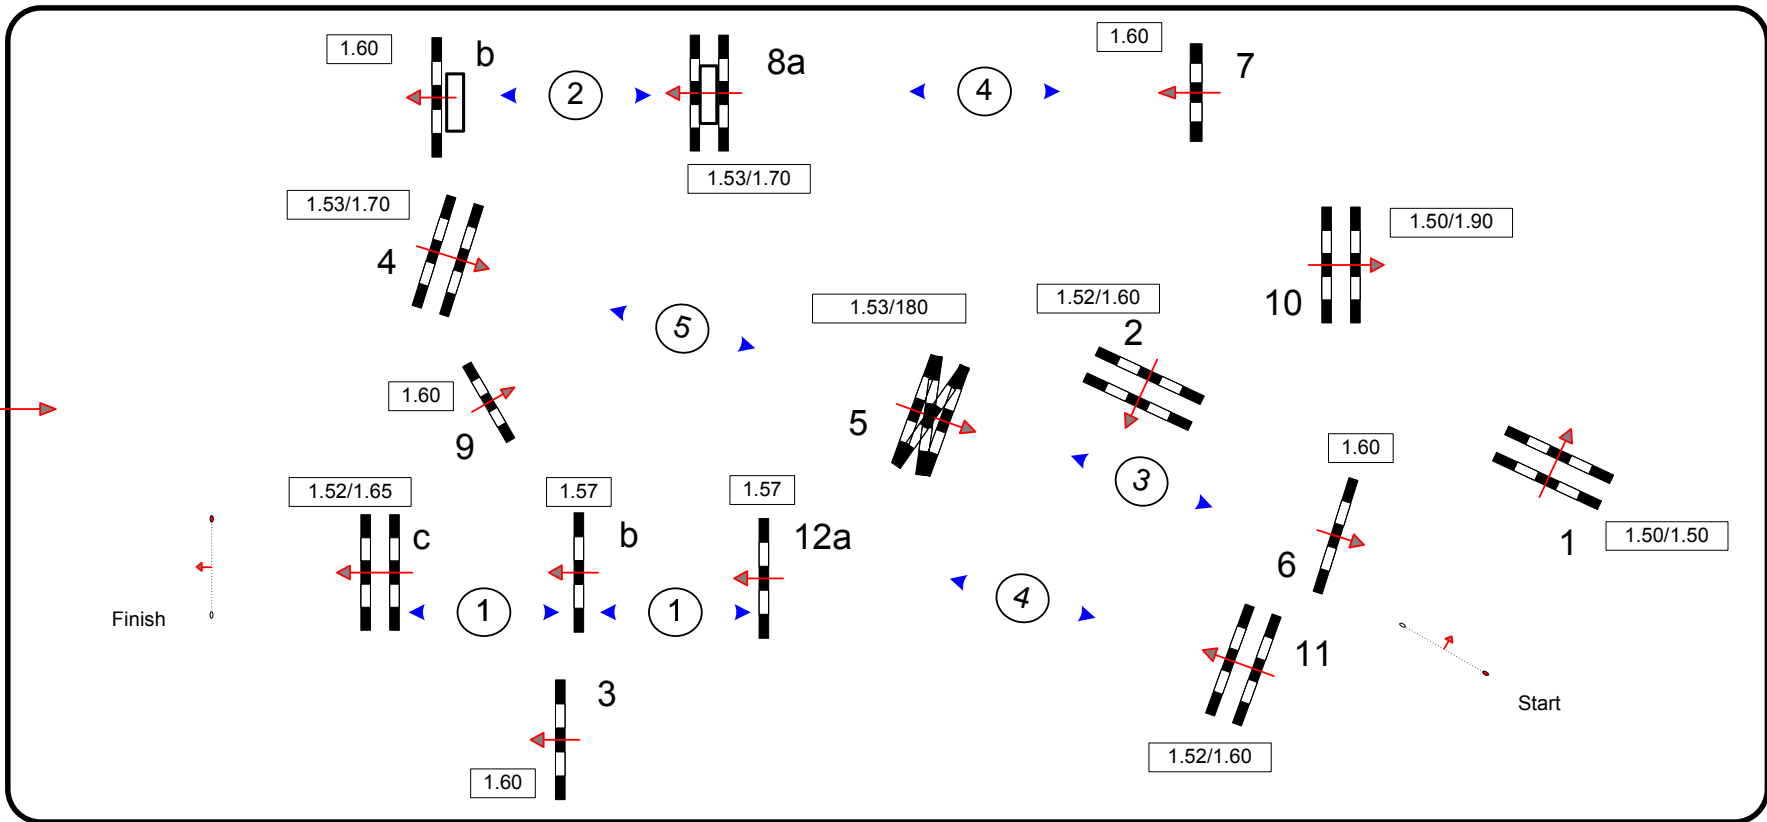

Indoor Brabant 2012

Indoor Brabant

Round 3. Rolex FEI World Cup™ Final III First Round Sunday 22 April 2012

Table: A
FEI art. 659.1.2.5

Speed: 350 m/min
Length: 380 m
Time allowed: 66 sec
Time limit: 132 sec

Obstacles: 12
Efforts: 15

1st Jump-off:
Length: 0 m
Time allowed: 0 sec
Time limit: 0 sec.

Height: 1.50/1.60 m

Press

Ground Jury

Course design: Louis Konickx (NED)

Indoor Brabant 2012

Indoor Brabant

Round 3. Rolex FEI World Cup™ Final III Second Round Sunday 22 April 2012

Table: A
FEI art. 659.1.2.5
Height: 1.50/1.60 m

Speed: 350 m/min
Length: 375 m
Time allowed: 65 sec
Time limit: 130 sec

Obstacles: 12
Efforts: 15

1st Jump-off: 10a-14-8b-8c-9-6-7
Length: 230 m
Time allowed: 40 sec
Time limit: 80 sec.

Ground Jury

Press

Course design: Louis Konickx (NED)