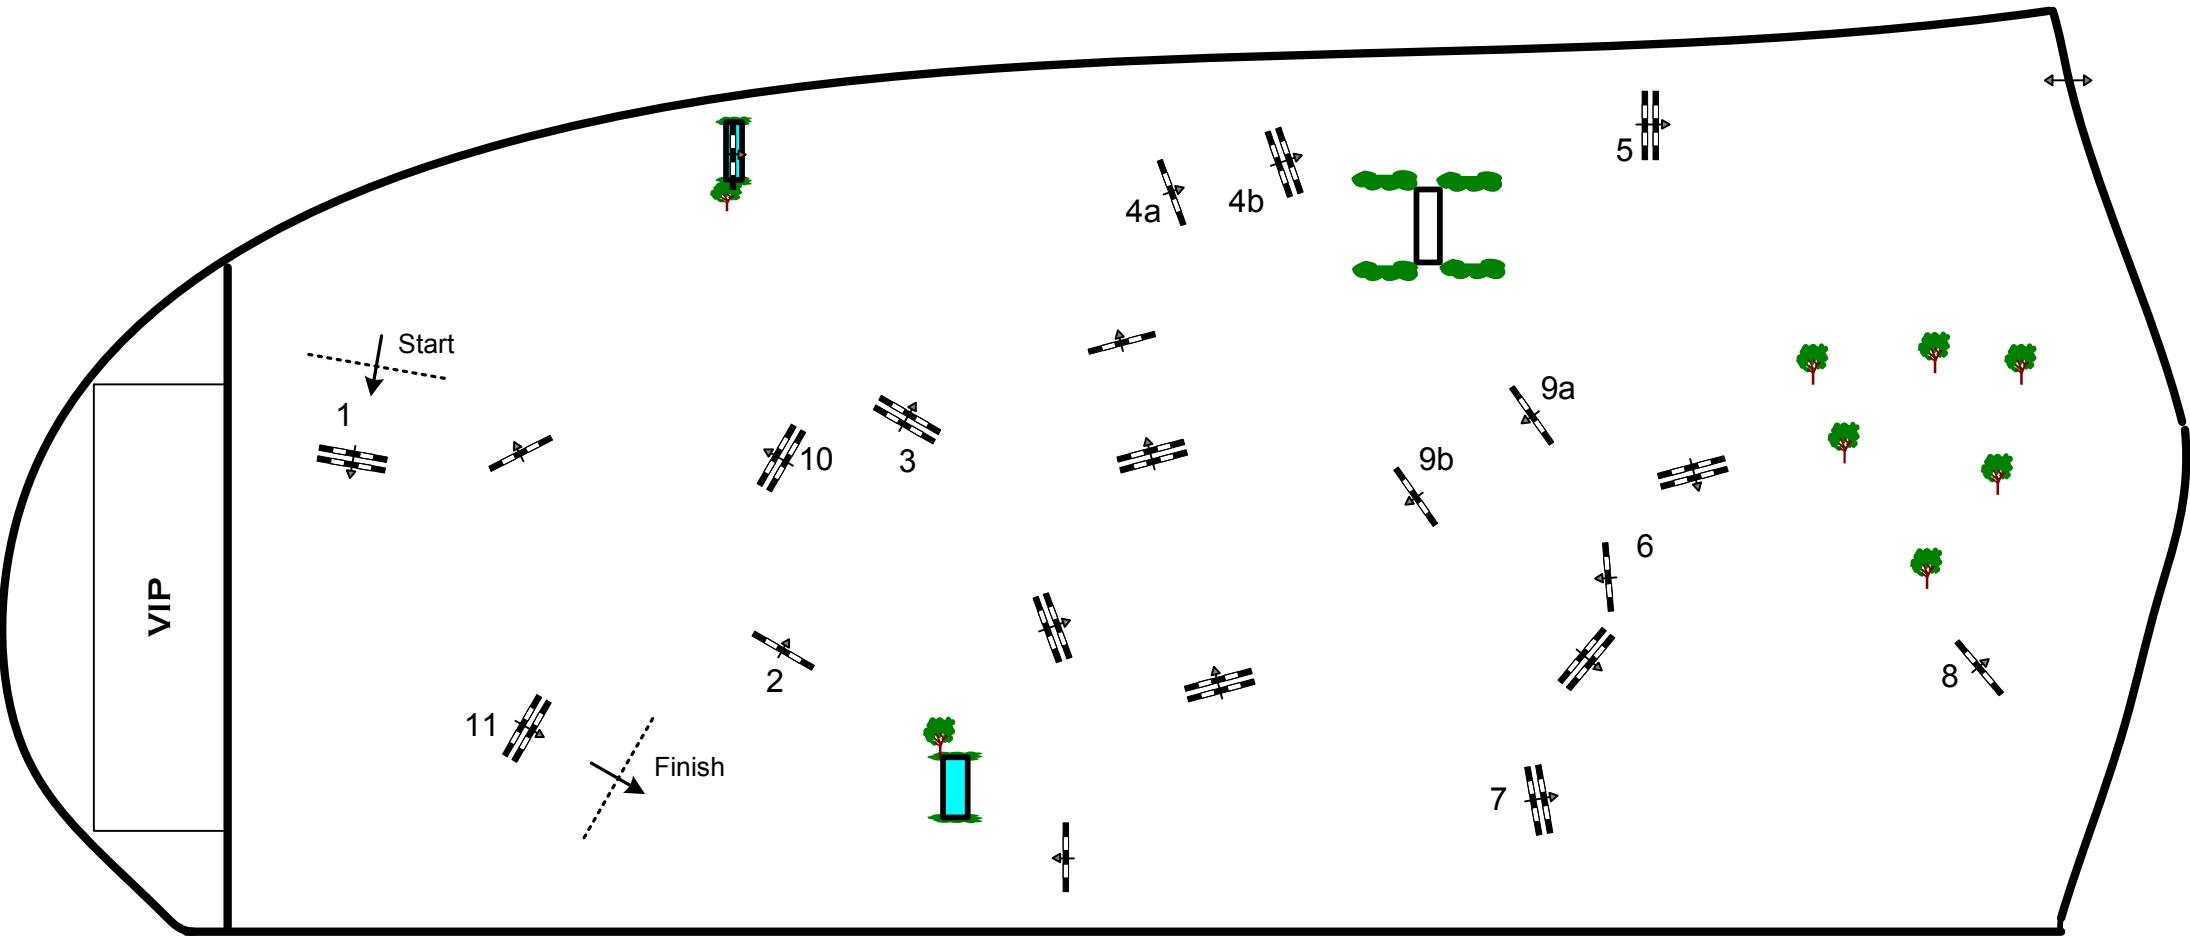

# CSIO 4\* COPENHAGEN 2012

Competition: 1 – 1,35m against the clock & Ponies 1,25m against the clock

17th May 2012

Table: A	Speed: 350 m/min	Obstacles: 11	Jump Off if equal pts & time: 1,3,4ab,6,7,8	2nd Jump-off: N/A
National RG: N/A	Length: 490 m	Efforts: 13	Length: 255 m	Length: 0 m
FEI RG / Art. 238.2.1	Time allowed: 84 sec	Penalty sec: N/A	Time allowed: 44 sec	Time allowed: 0 sec
Height: 1,35m / 1,25 m	Time limit: 168 sec	Closed combination: N/A	Time limit: 88 sec	Time limit: 0 sec