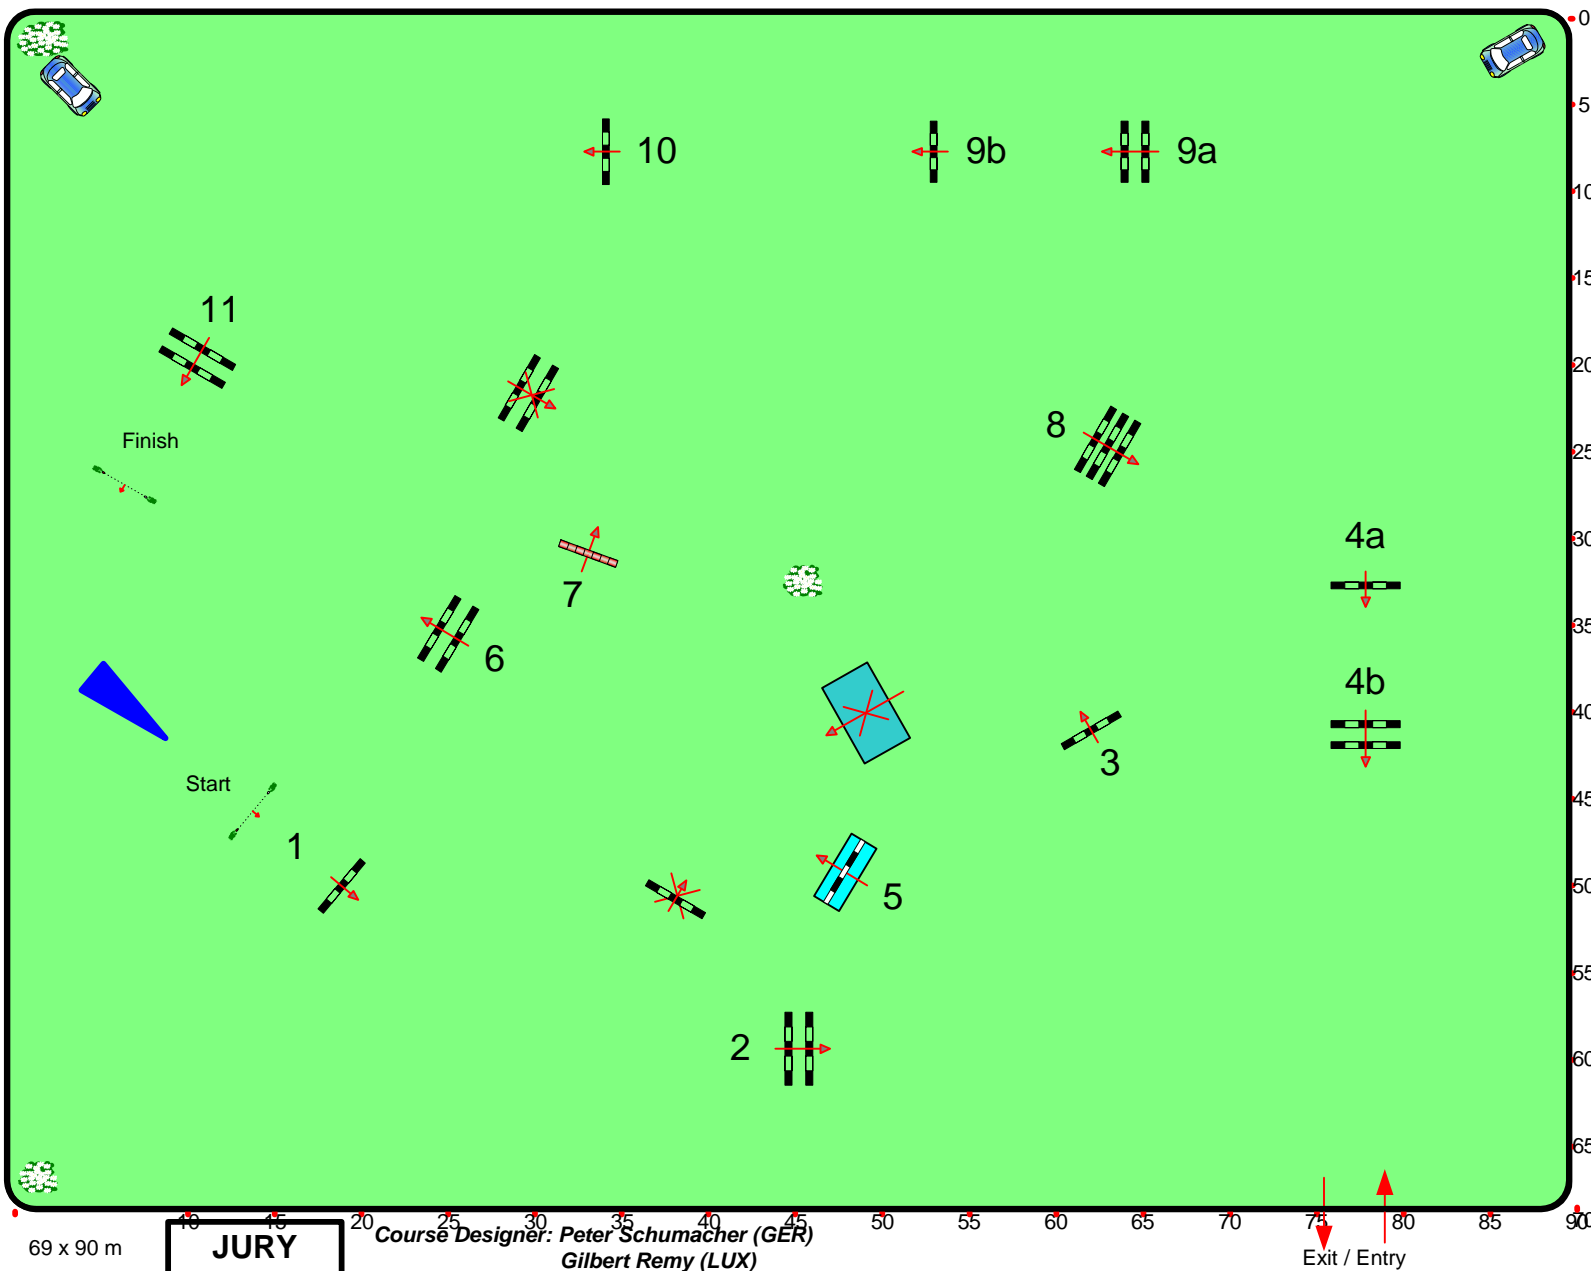

CSI2* / CSIYH1* / CSIU25-A

CSI U25 Tour

Competition against the clock without jump-off

07.-10.06.2012
RÉISER PÆRDSDEEG
CSI LUXEMBOURG

1

Prix Shell

Table: A
 FEI RG / Art: 238.2.1
 max. height: 1,35 m
 Speed: 350 m/min

Length: 420 m
 Time allowed: 72 sec
 Time limit: 144 sec
 Obstacles: 11
 Efforts: 13

69 x 90 m

JURY

Course Designer: Peter Schumacher (GER)
Gilbert Remy (LUX)

Exit / Entry