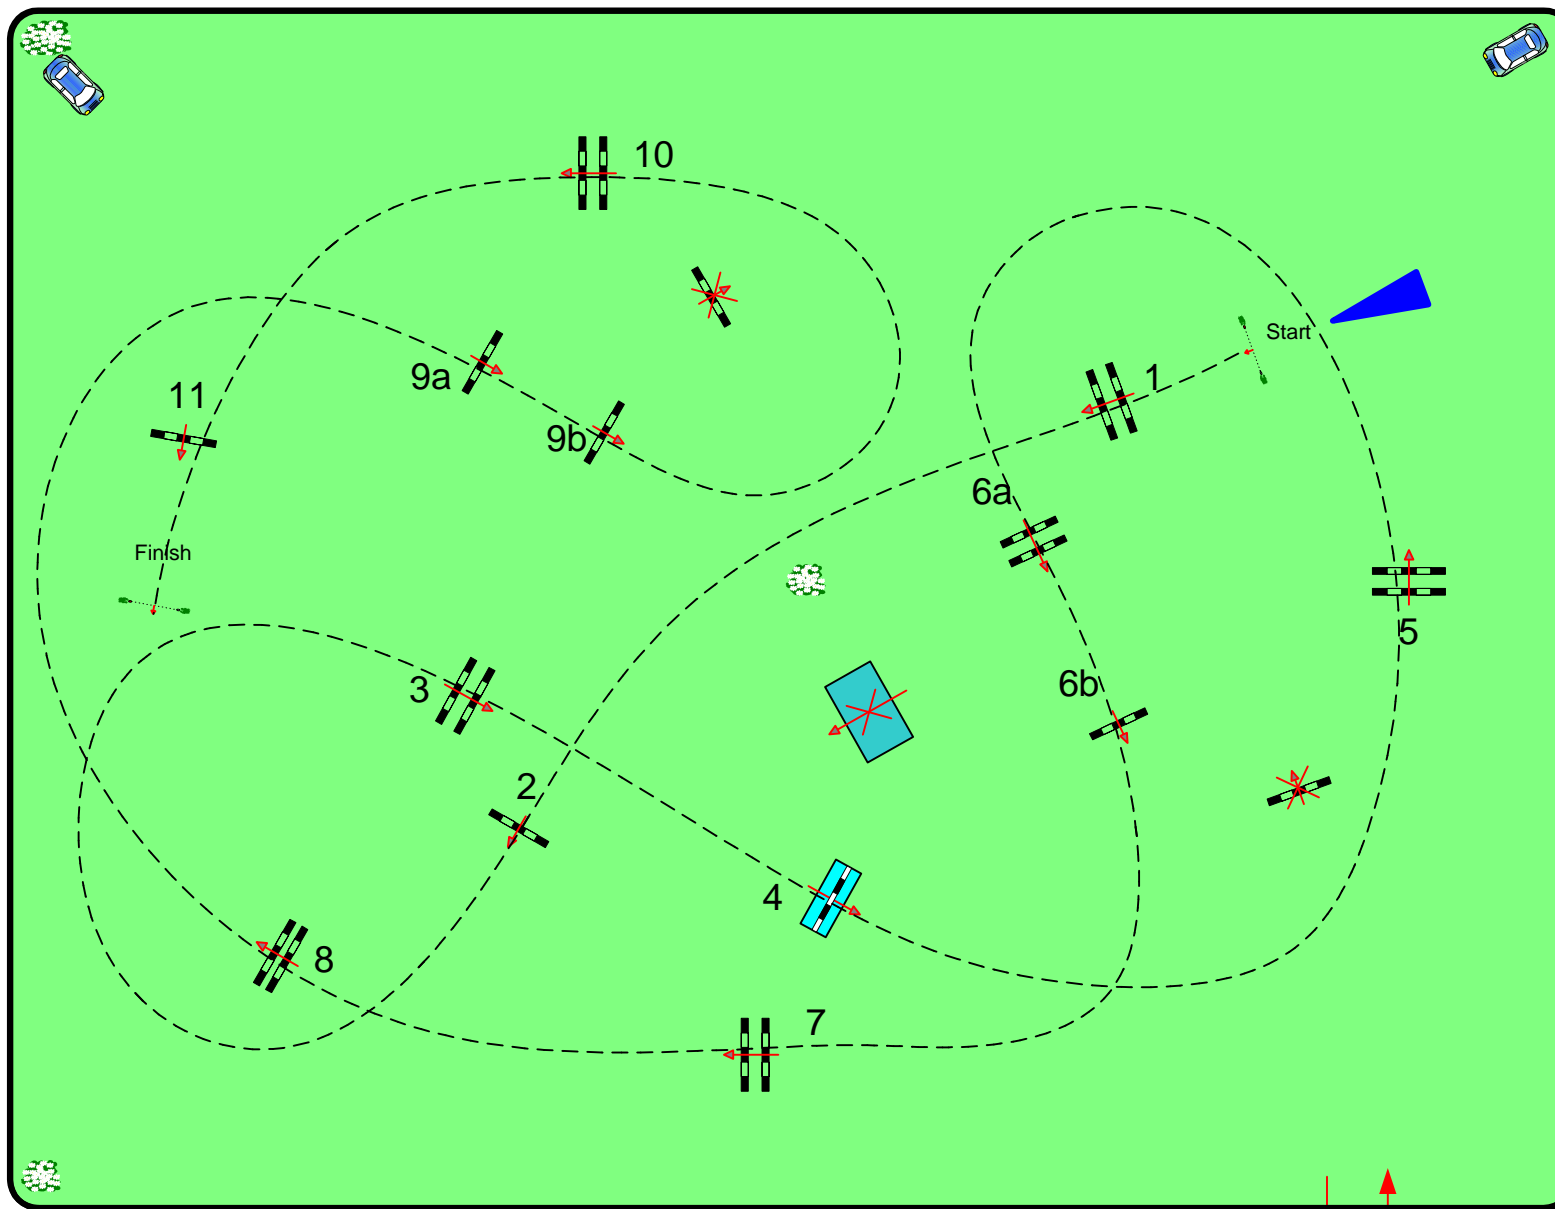

CSI2* / CSIYH1* / CSIU25-A

CSI YH Tour

Competition against the clock without jump-off

07.-10.06.2012
REISER PAERDSDEEG
CSI LUXEMBOURG

Prix RTL

Table: A
FEI RG / Art: 238.2.1
max. height: 1,10 m (5 year)
max. height: 1,20 m (6 year)
Speed: 350 m/min

Length: 470 m
Time allowed: 81 sec
Time limit: 158 sec
Obstacles: 11
Efforts: 13

69 x 90 m

JURY

Course Designer: Peter Schumacher (GER)
Gilbert Remy (LUX)

Exit / Entry