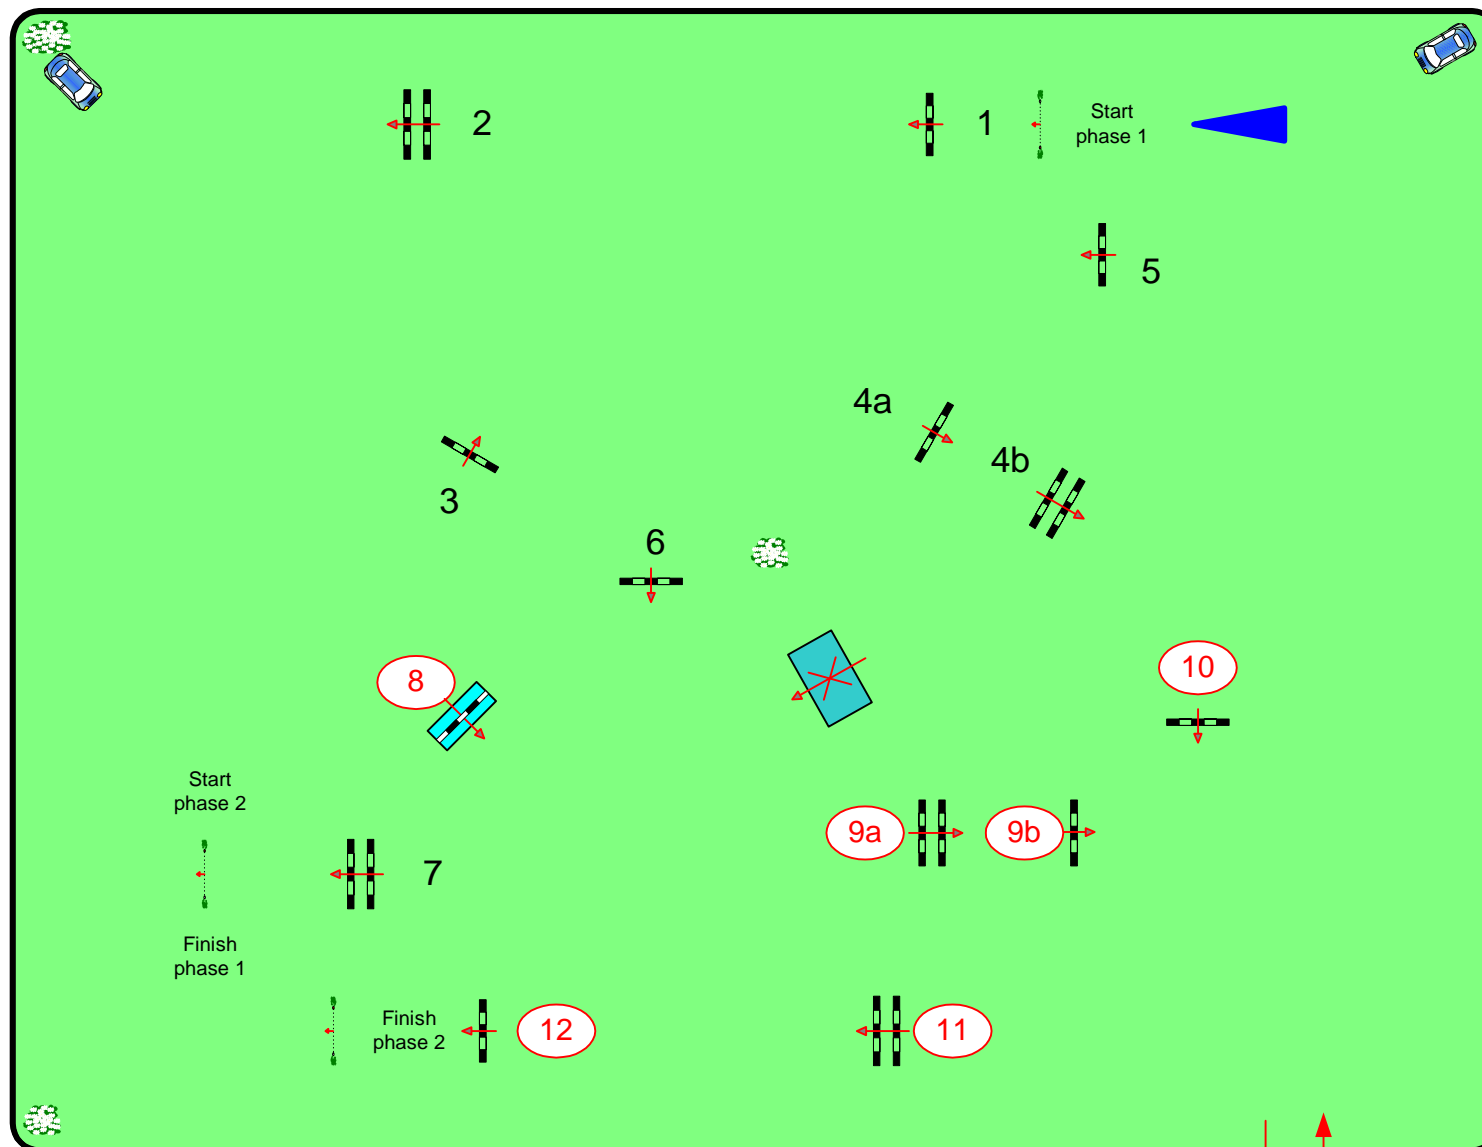

CSI2* / CSIYH1* / CSIU25-A

CSI ** Small Tour
Competition in two phases

07.-10.06.2012
RÉISER PÄERDSDEEG
CSI LUXEMBOURG

Prix VERSIS

Table: A
 FEI RG / Art: 274.5.6
 max. height: 1,25 m
 Speed: 350 m/min

Length: 265 m
 Time allowed: 46 sec
 Time limit: 92 sec
 Obstacles: 7
 Efforts: 8

Second phase:
 Obstacles: 8-9ab-10-11-12
 Length: 210 m
 Time allowed: 36 sec
 Time limit: 72 sec

69 x 90 m

JURY

Course Designer: Peter Schumacher (GER)
Gilbert Remy (LUX)

Exit / Entry