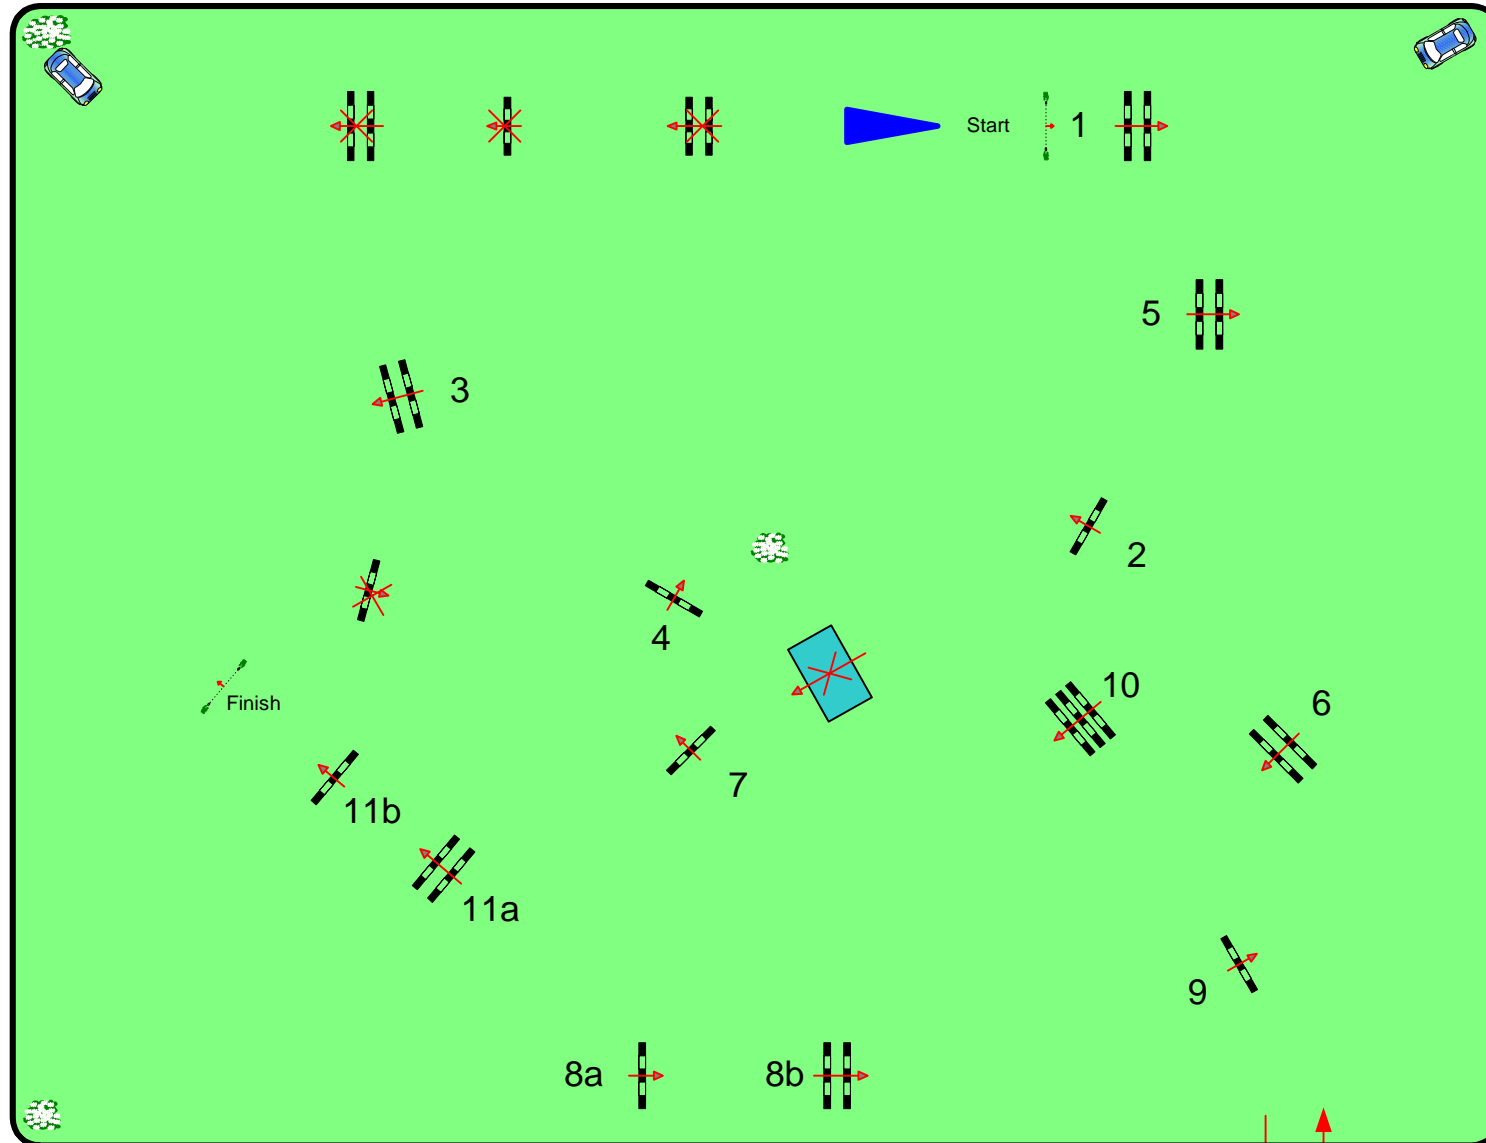

## Prix CLOOS

Table: A  
 FEI RG / Art: 238.2.1  
 max. height: 1,35 m  
 Speed: 350 m/min

Length: 430 m  
 Time allowed: 74 sec  
 Time limit: 148 sec  
 Obstacles: 11  
 Efforts: 13

69 x 90 m

**JURY**

Course Designer: Peter Schumacher (GER)  
Gilbert Remy (LUX)

Exit / Entry