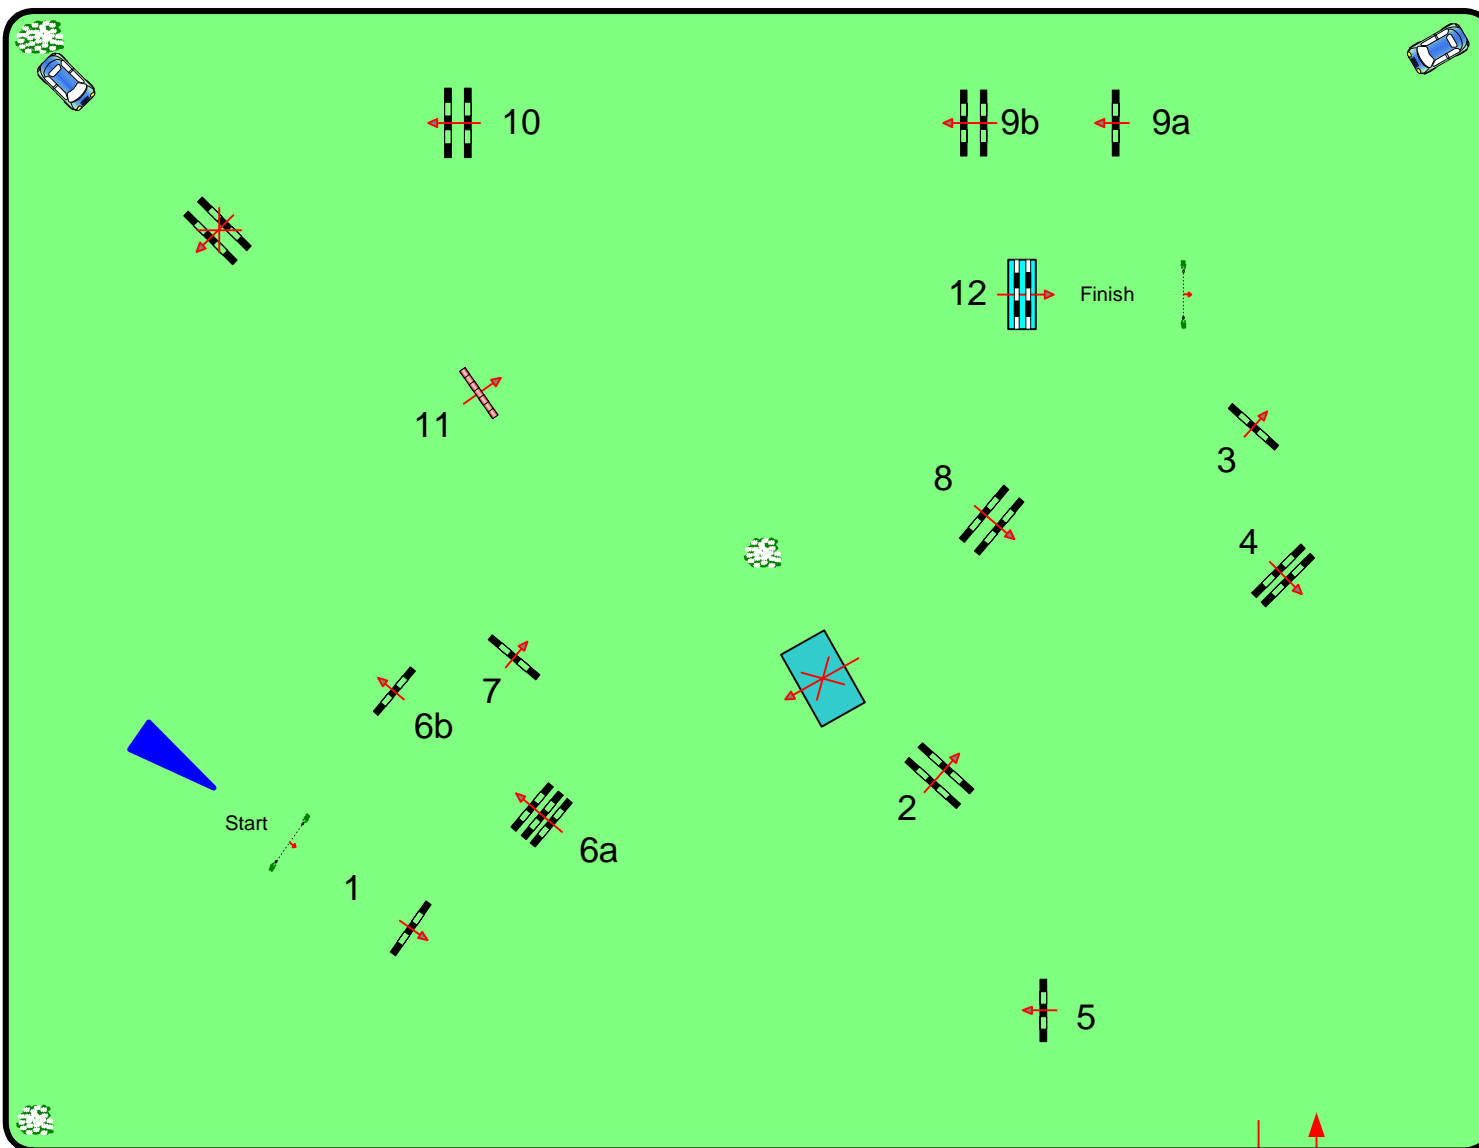

# CSI2\* / CSIYH1\* / CSIU25-A

CSI \*\* Big Tour  
Table C  
La Grande Chasse

## Prix BALOISE ASSURANCES

Table: A  
FEI RG / Art: 239  
max. height: 1,40 m

Length: < 600 m

Time limit: 120 sec

Obstacles: 12

Efforts: 14

69 x 90 m

**JURY**

Course Designer: Peter Schumacher (GER)  
Gilbert Remy (LUX)

Exit / Entry