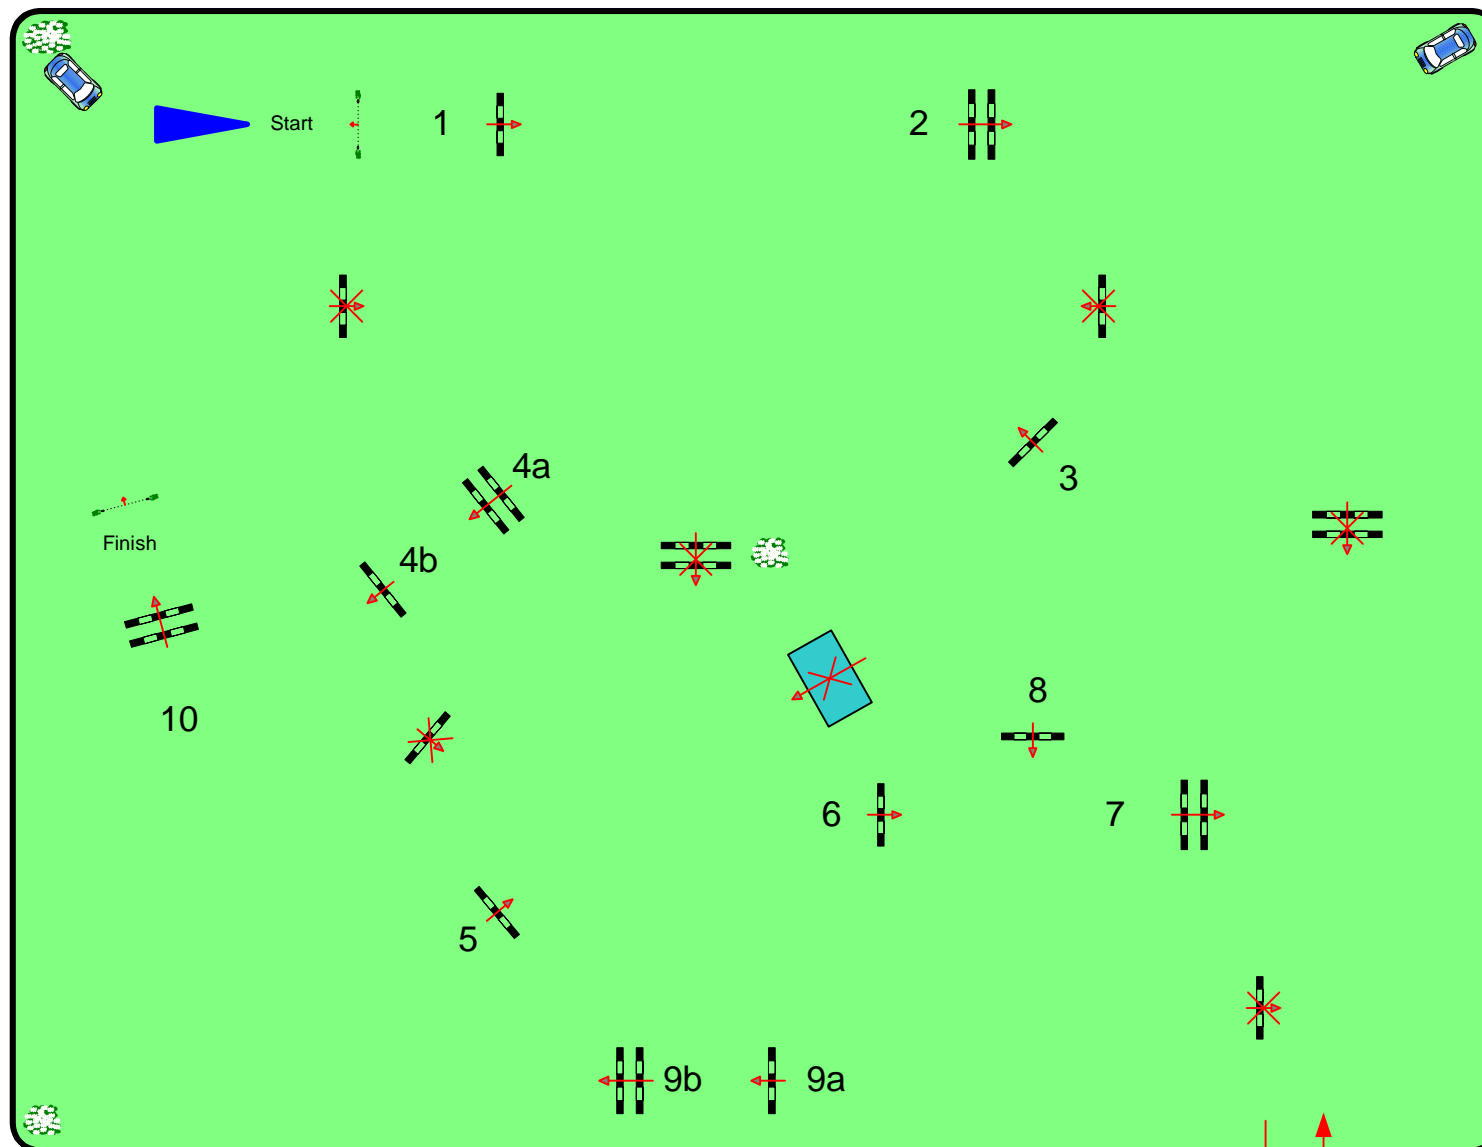

## Prix FARE

Table: A  
FEI RG / Art: 238.2.1  
max. height: 1,35 m  
Speed: 350 m/min

Length: 370 m  
Time allowed: 64 sec  
Time limit: 128 sec  
Obstacles: 10  
Efforts: 12

69 x 90 m

**JURY**

Course Designer: Peter Schumacher (GER)  
Gilbert Remy (LUX)

Exit / Entry