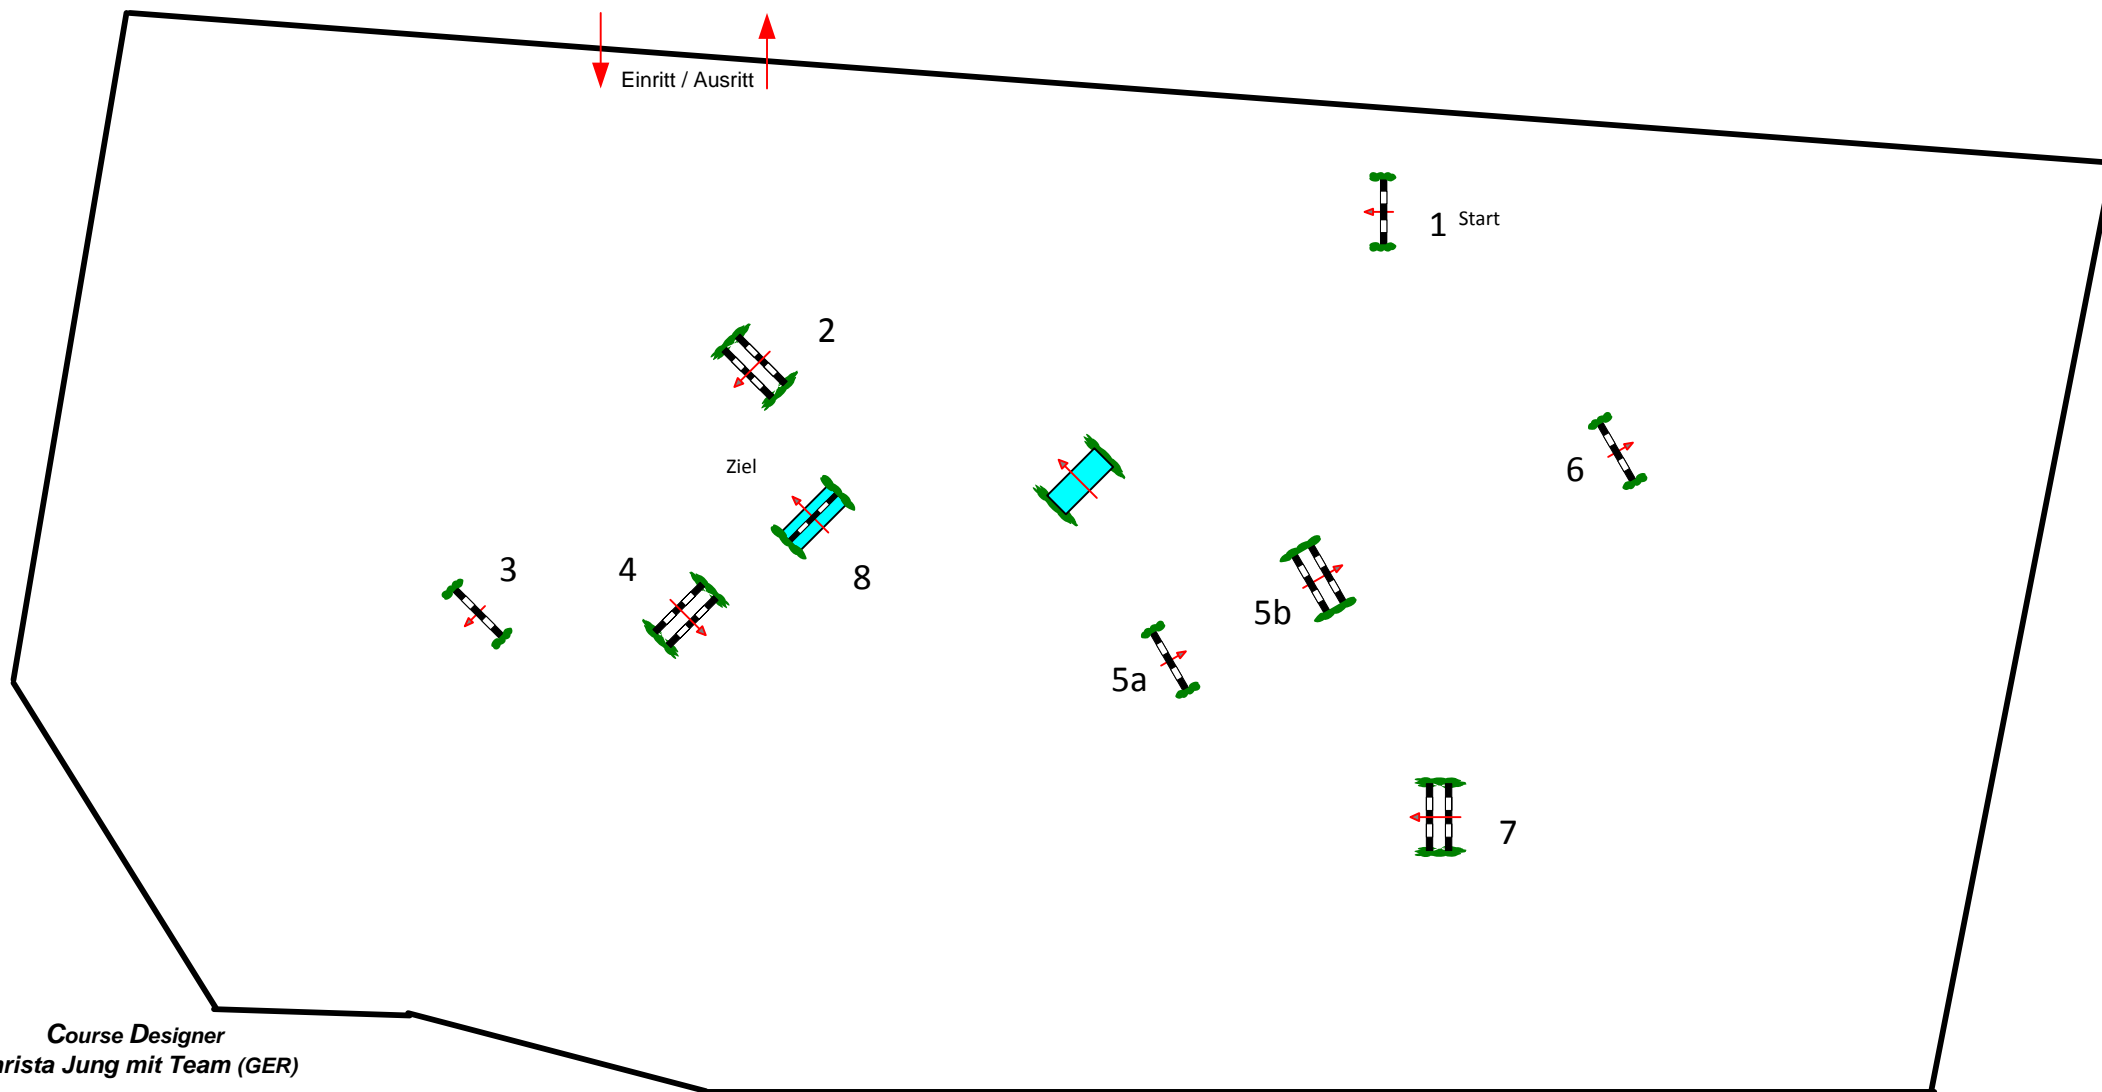

Tübingen 2012

Prüfung Nr.: 10

4-jährige Pferde

Springpferdeprüfungen

Klasse: A**

Freitag, 29. Juni 2012

Beginn: 10:00 Uhr

Table: A
National RG: 363 /1
FEI RG / Art.
Height: 1.05 m

Speed: 350 m/min
Length: 340 m
Time allowed: 59 sec
Time limit: 118 sec

Obstacles: 8
Efforts: 9
Penalty sec:
Closed combination:

1st Jump-off:
Length: 0 m
Time allowed: 0 sec
Time limit: 0 sec

2nd Jump-off:
Length: 0 m
Time allowed: 0 sec
Time limit: 0 sec