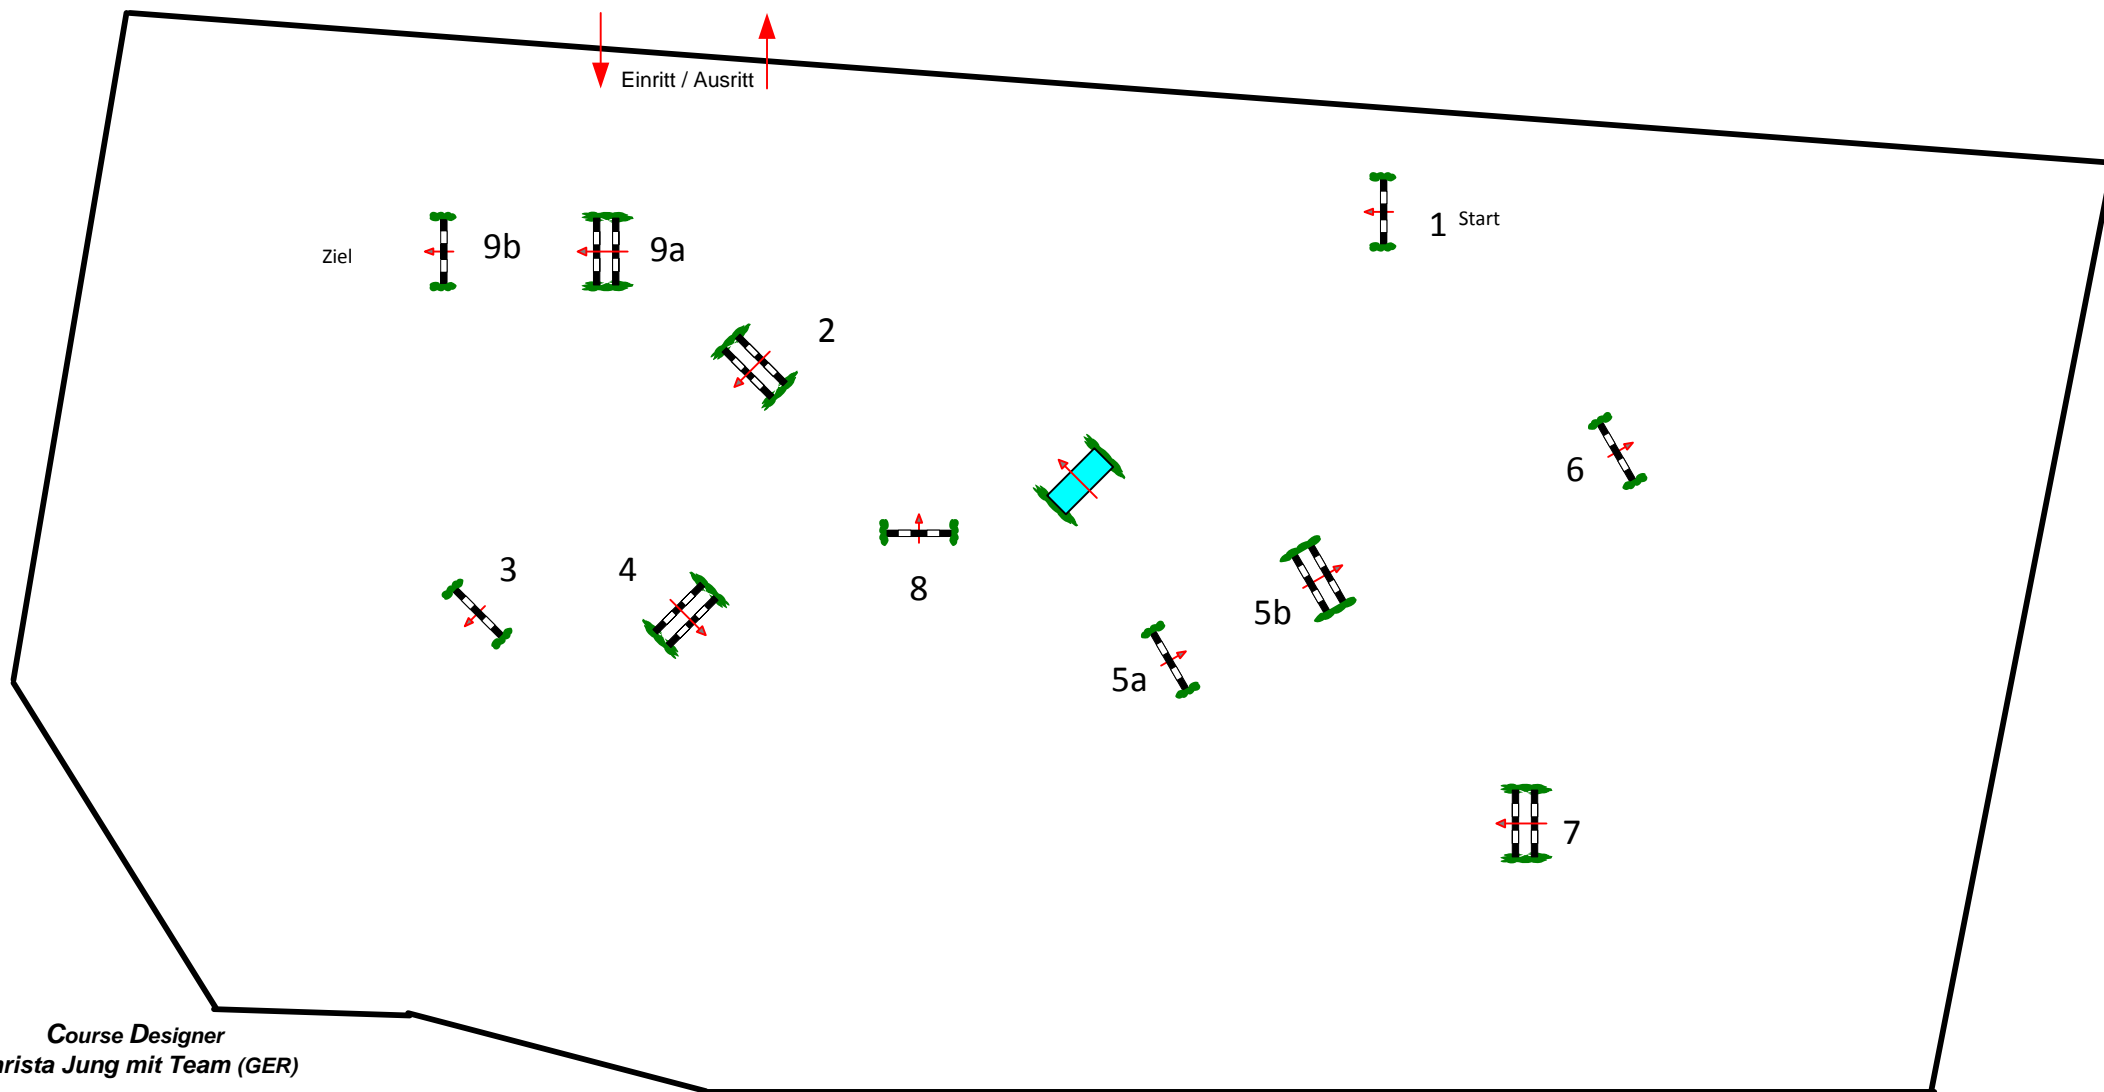

Tübingen 2012

Prüfung Nr.: 15

6 - jährige Pferde

Springpferdeprüfungen

Klasse: M*

Freitag, 29. Juni 2012

Beginn: 7:45 Uhr

Table: A
National RG: 363 /1
FEI RG / Art.
Height: 1.25 m

Speed: 350 m/min
Length: 370 m
Time allowed: 64 sec
Time limit: 128 sec

Obstacles: 9
Efforts: 11
Penalty sec:
Closed combination:

1st Jump-off:
Length: 0 m
Time allowed: 0 sec
Time limit: 0 sec

2nd Jump-off:
Length: 0 m
Time allowed: 0 sec
Time limit: 0 sec