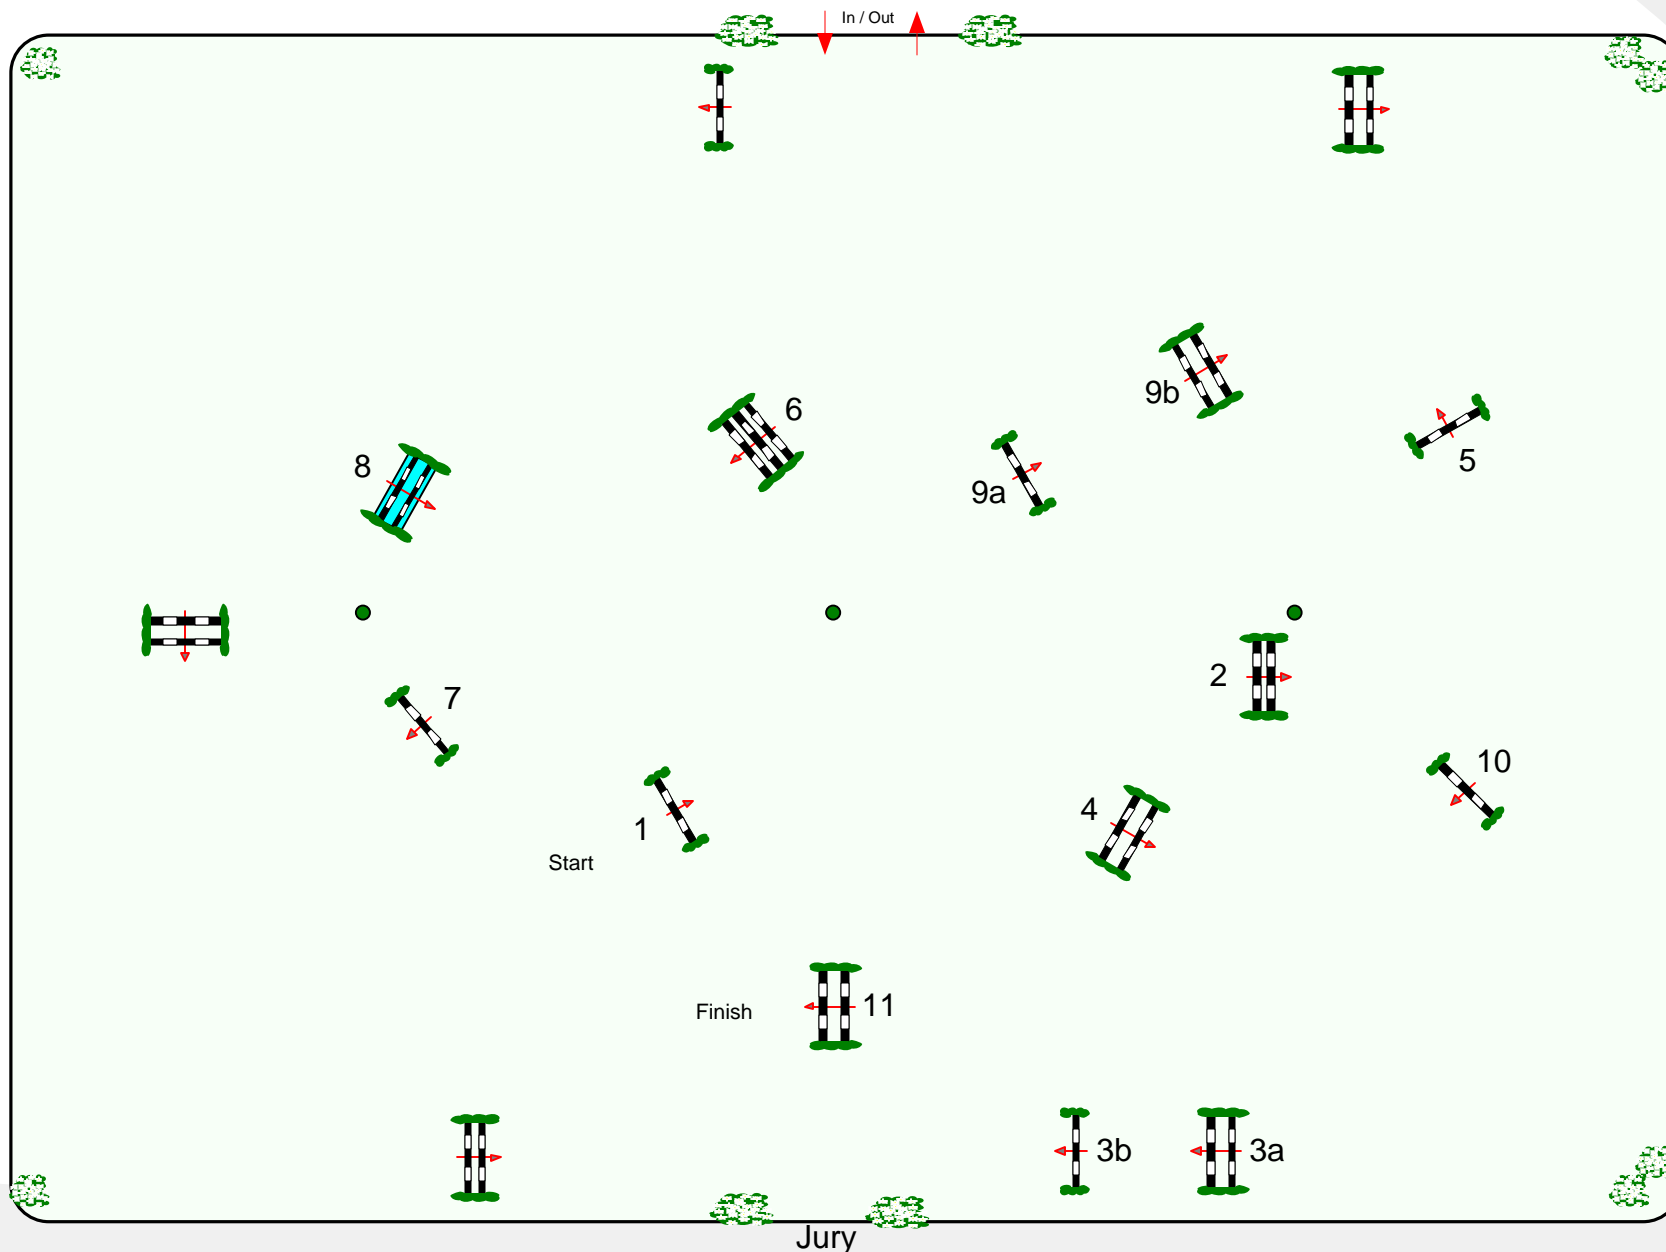

# Verden 2012

Class No.: 8

Medium Tour

Competition against the clock

Freitag, 3. August 2012

Start: 11:45

Table: A

National RG:

FEI RG / Art. 238.2.1

Height: 1,40 m

Speed: 350 m/min

Length: 400 m

Time allowed: 69 sec

Time limit: 138 sec

Obstacles: 11

Efforts: 13

Penalty sec

Closed combination:

1st Jump-off:

Length: 0 m

Time allowed: 0 sec

Time limit: 0 sec

Course Designer  
Hans Sattler & Team