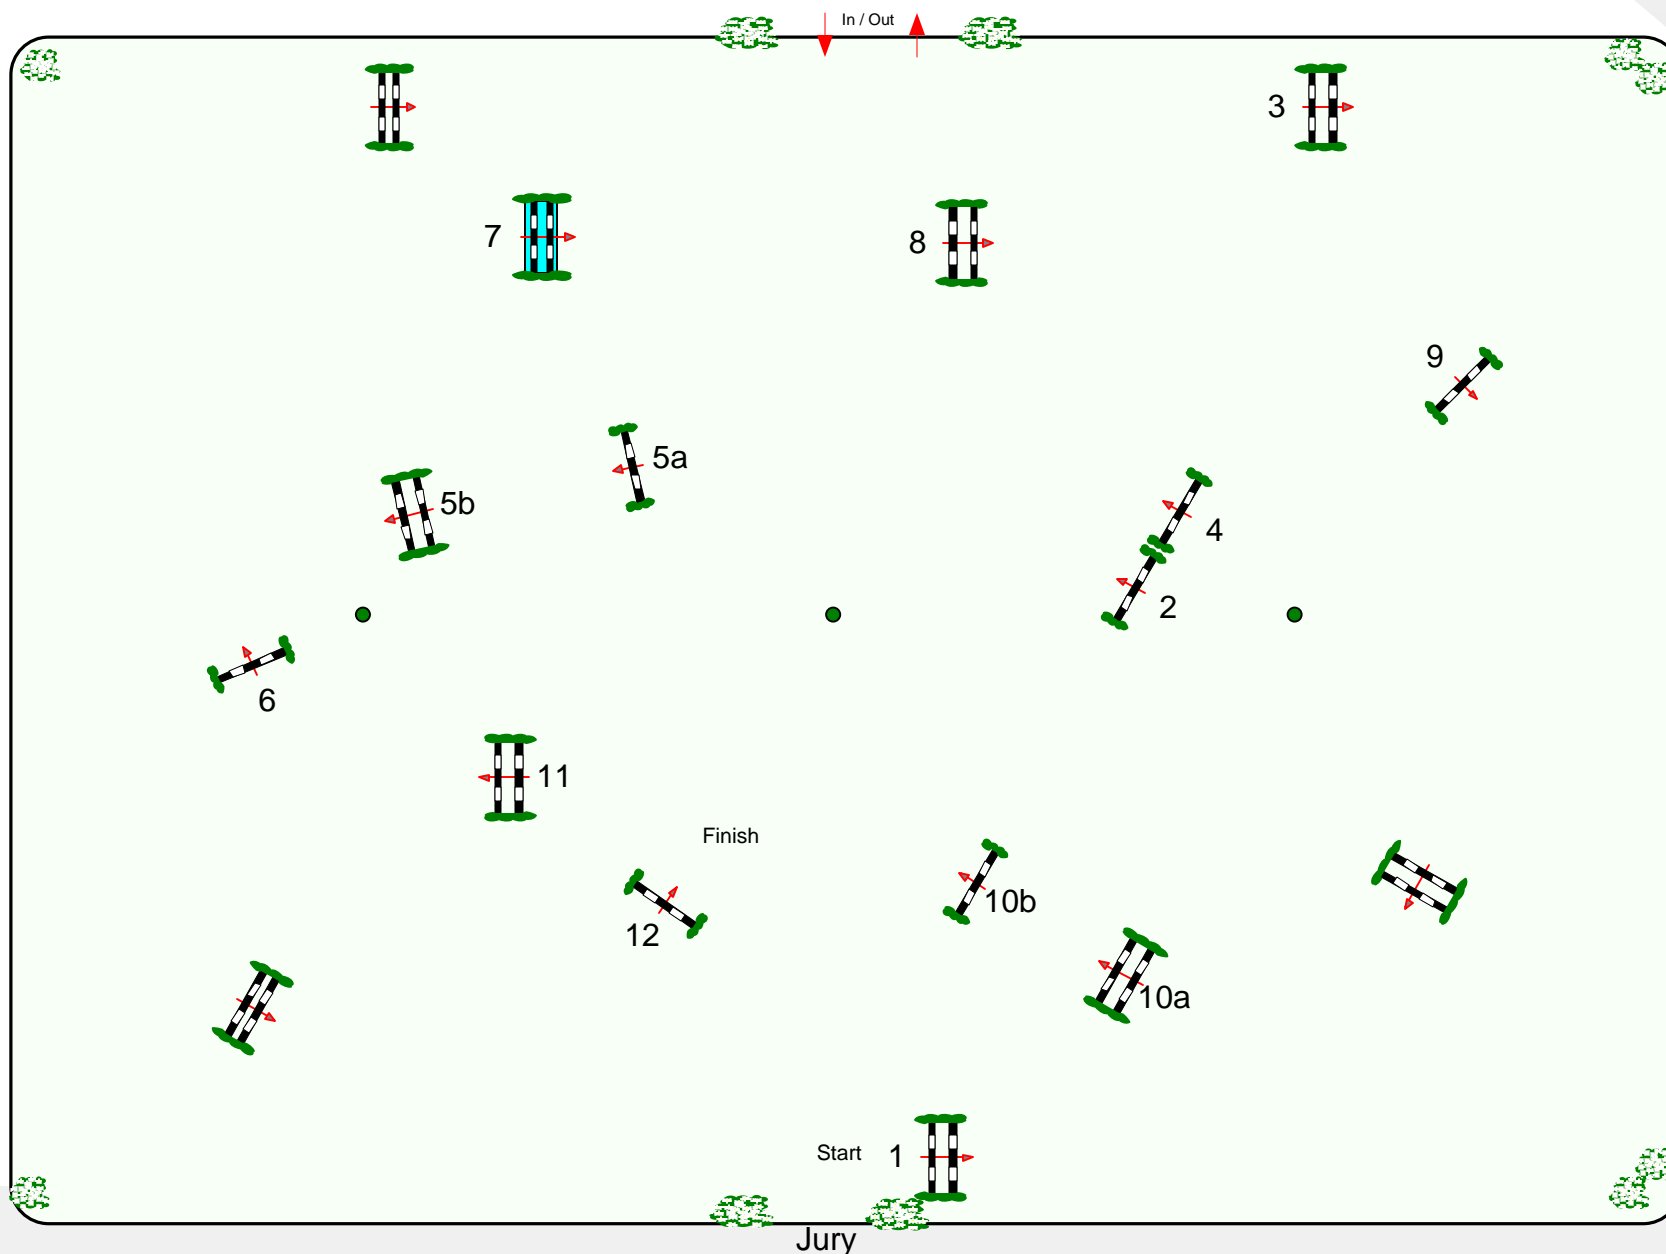

Internationales
Dressur- und Springfestival

Verden 2012

Class No.: 10

Big Tour

Competition against the clock

Freitag, 3. August 2012

Start: 15:15

Table: A

National RG:

FEI RG / Art. 238.2.1

Height: 1,40 m

Speed: 350 m/min

Length: 440 m

Time allowed: 76 sec

Time limit: 152 sec

Obstacles: 12

Efforts: 14

Penalty sec

Closed combination:

1st Jump-off:

Length: 0 m

Time allowed: 0 sec

Time limit: 0 sec