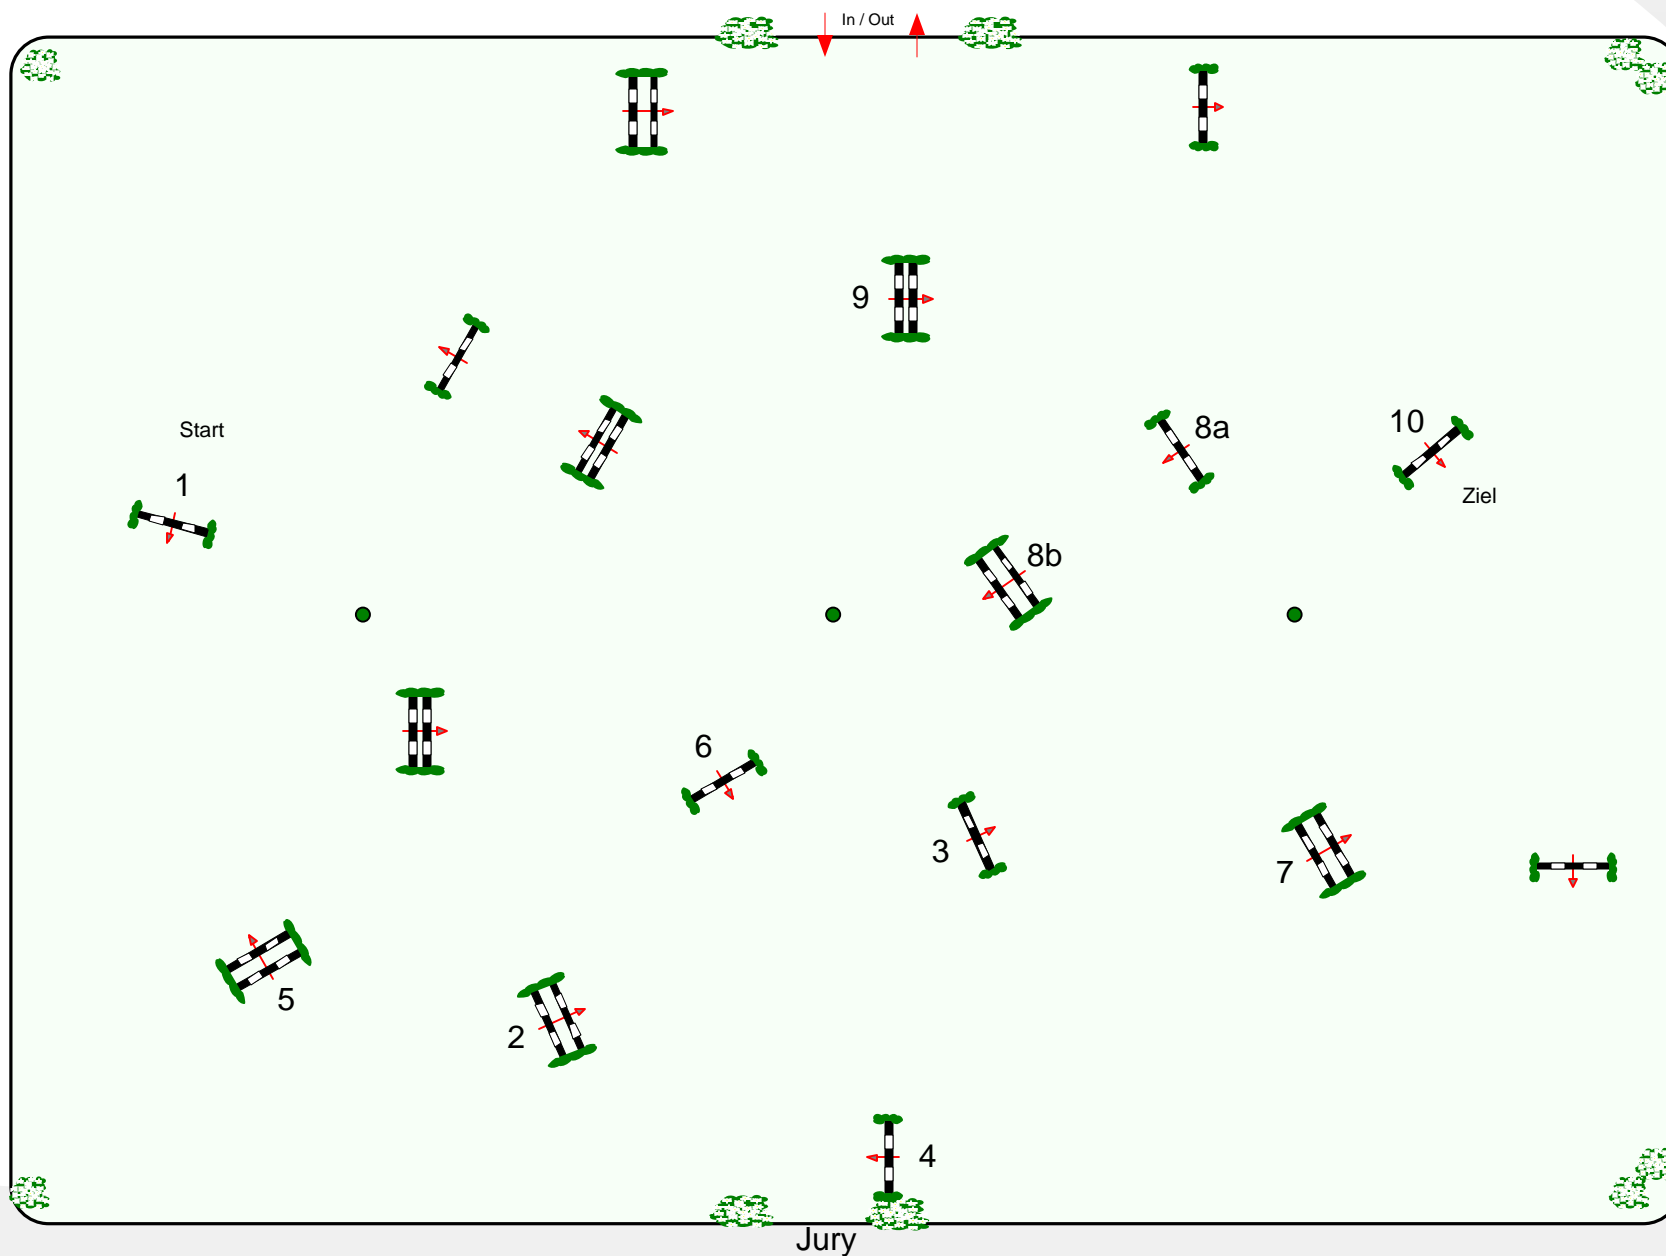

Internationales
Dressur- und Springfestival

Verden 2012

Class No.: 17-20-23

CSI Amateurs

Competition against the clock

Donnerstag, 2. August 2012

Start: 17:00

Table: A

National RG:

FEI RG / Art. 238.2.1

Height: 1,15/1,25/1,40 m

Speed: 350 m/min

Length: 400 m

Time allowed: 69 sec

Time limit: 138 sec

Obstacles: 10

Efforts: 11

Penalty sec

Closed combination:

1st Jump-off:

Length: 0 m

Time allowed: 0 sec

Time limit: 0 sec

Course Designer
Hans Sattler & Team