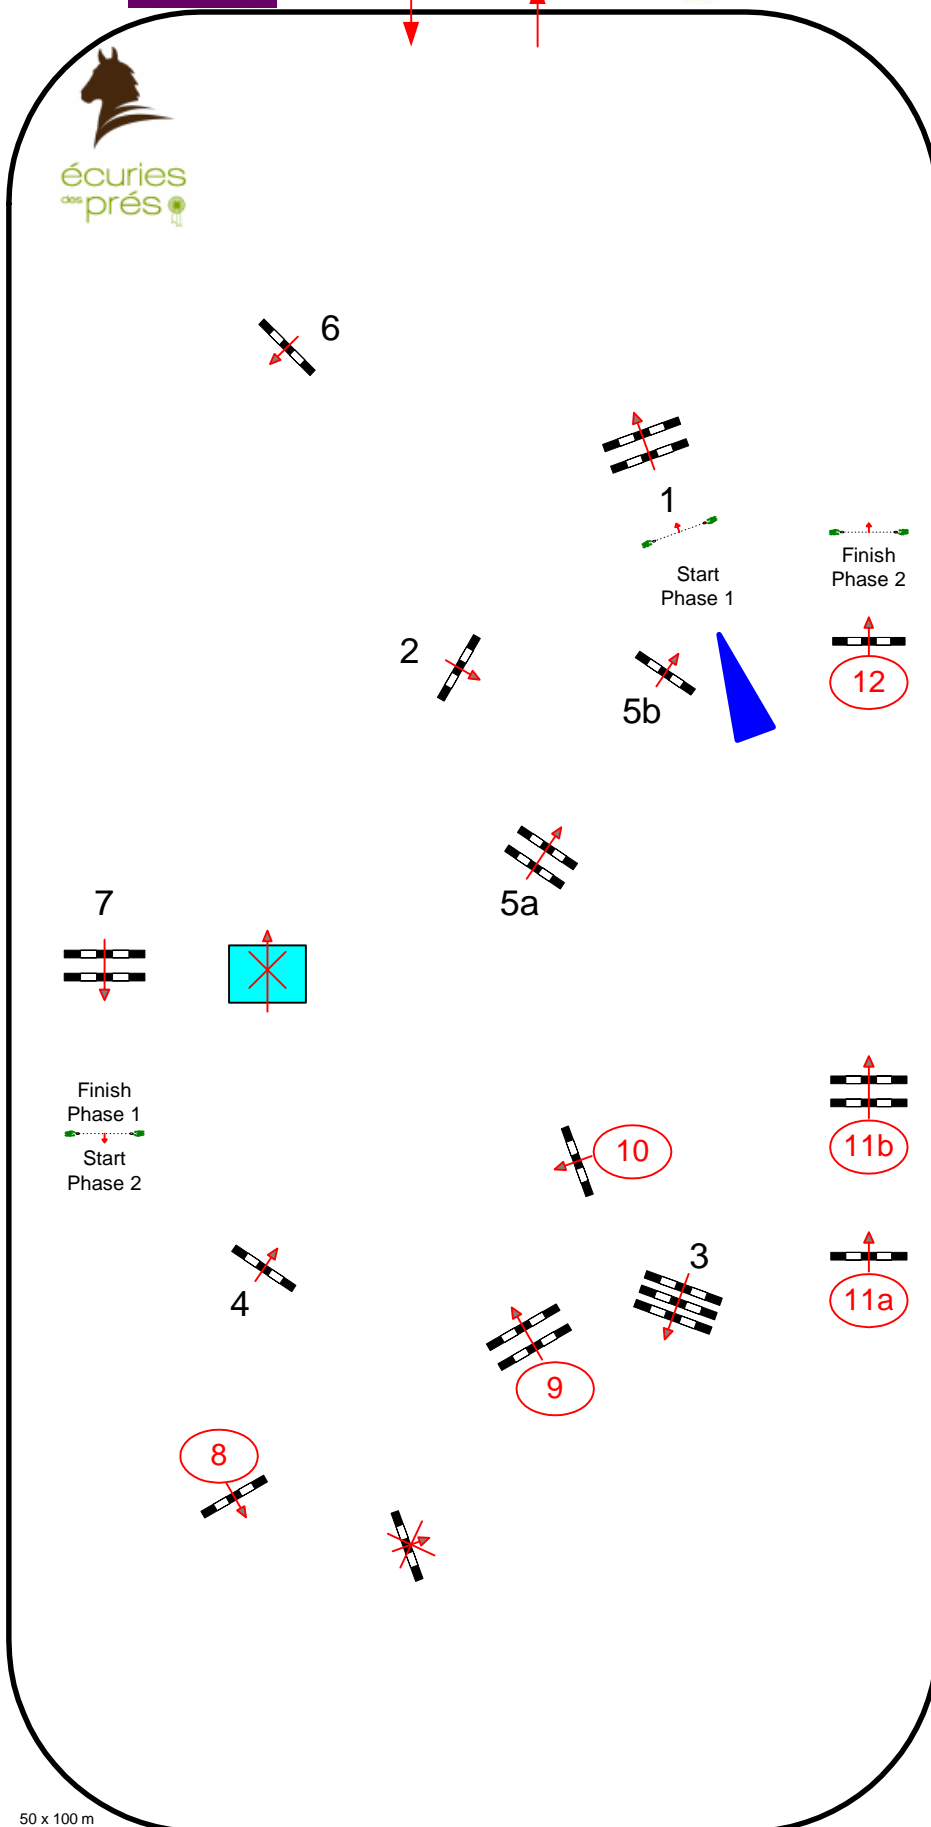

CSI Leudelange
20 - 23 September 2012

Prix: Equifirst

CSI YH Tour

1+2

**International Youngster
6 and 7 years
Competition in two phases**

Table: A
FEI RG / Art: 274.5.6
max. height: 6 year 1,25 m
7 year 1,30 m

Speed: 350 m/min

Length: 300 m
Time allowed: 52 sec
Time limit: 104 sec
Obstacles: 7
Efforts: 8

2nd phase
over: 9 - 12
Length: 250 m
Time allowed: 43 sec
Time limit: 86 sec

50 x 100 m

Jury

Course Designer: Peter Schumacher (GER)
Gilbert Remy (LUX)