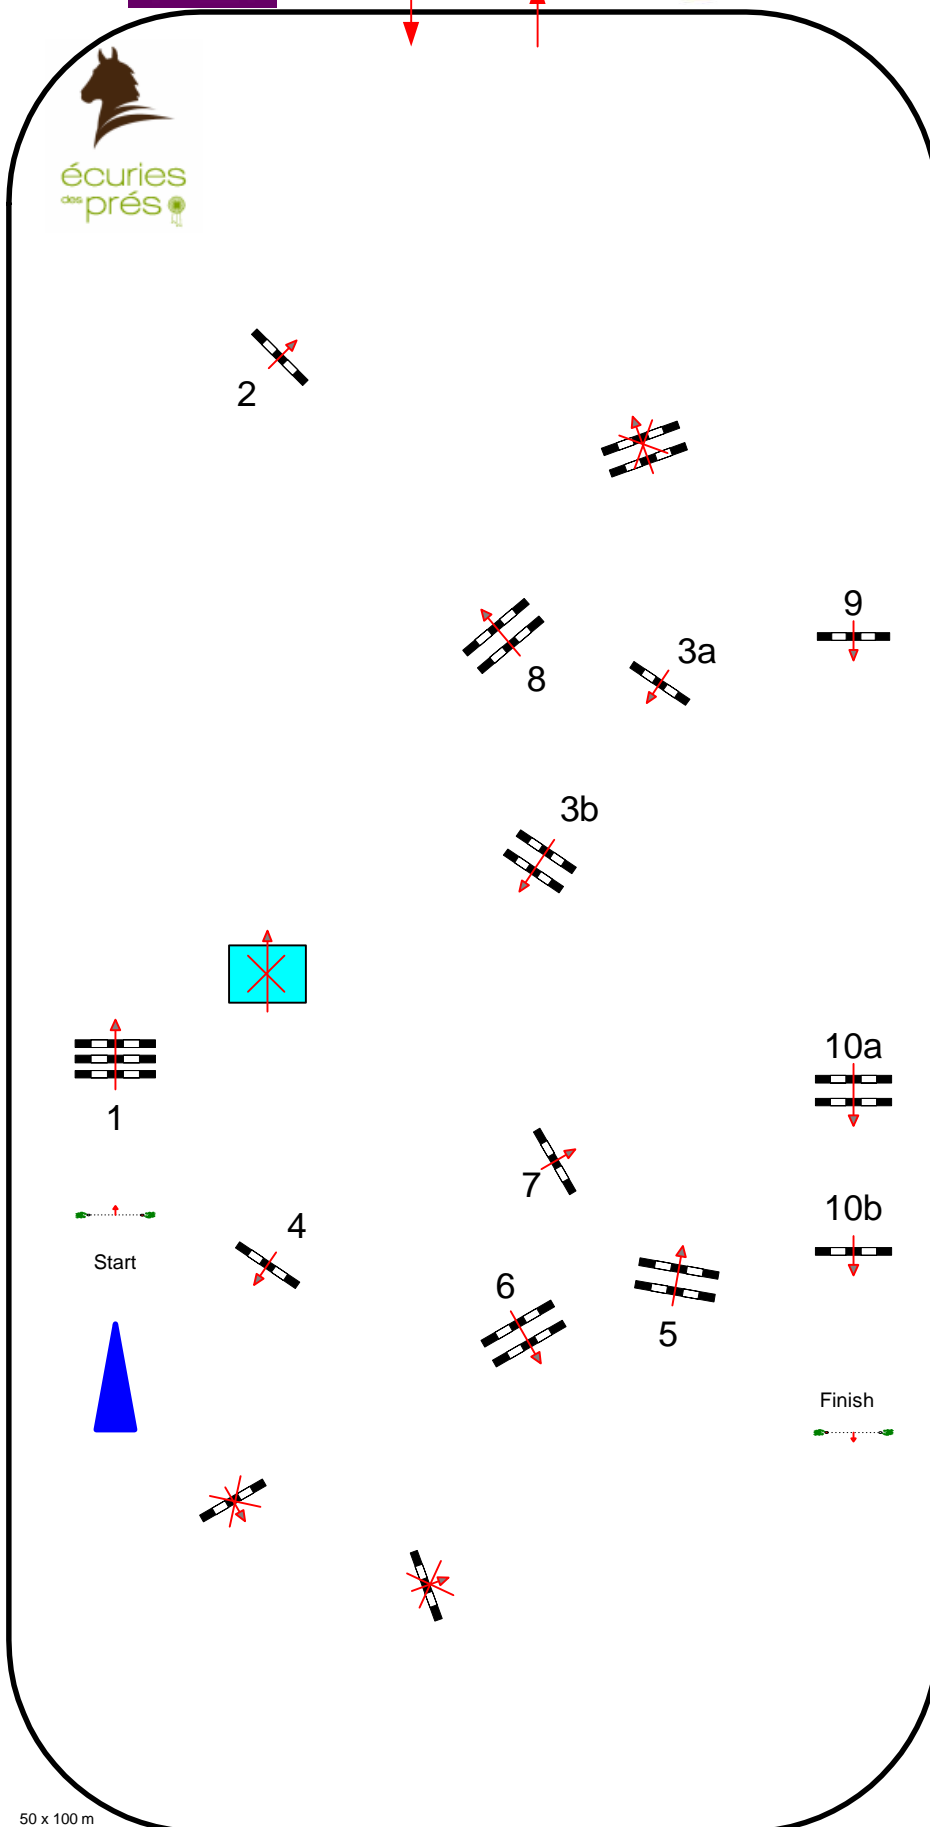

CHI Leudelange 2012

CSI Leudelange
20 - 23 September 2012

CSI2* / CSIYH1* / CSIU25-A

Prix:
Immobilière Weckbecker

CSI** Small Tour

3

**International Competition
against the clock**

Table: A
FEI RG / Art: 238.2.1
max. height: 1,20 m

Speed: 350 m/min

Length: 395 m
Time allowed: 68 sec
Time limit: 136 sec
Obstacles: 10
Efforts: 12

50 x 100 m

Jury

Course Designer: Peter Schumacher (GER)
Gilbert Remy (LUX)