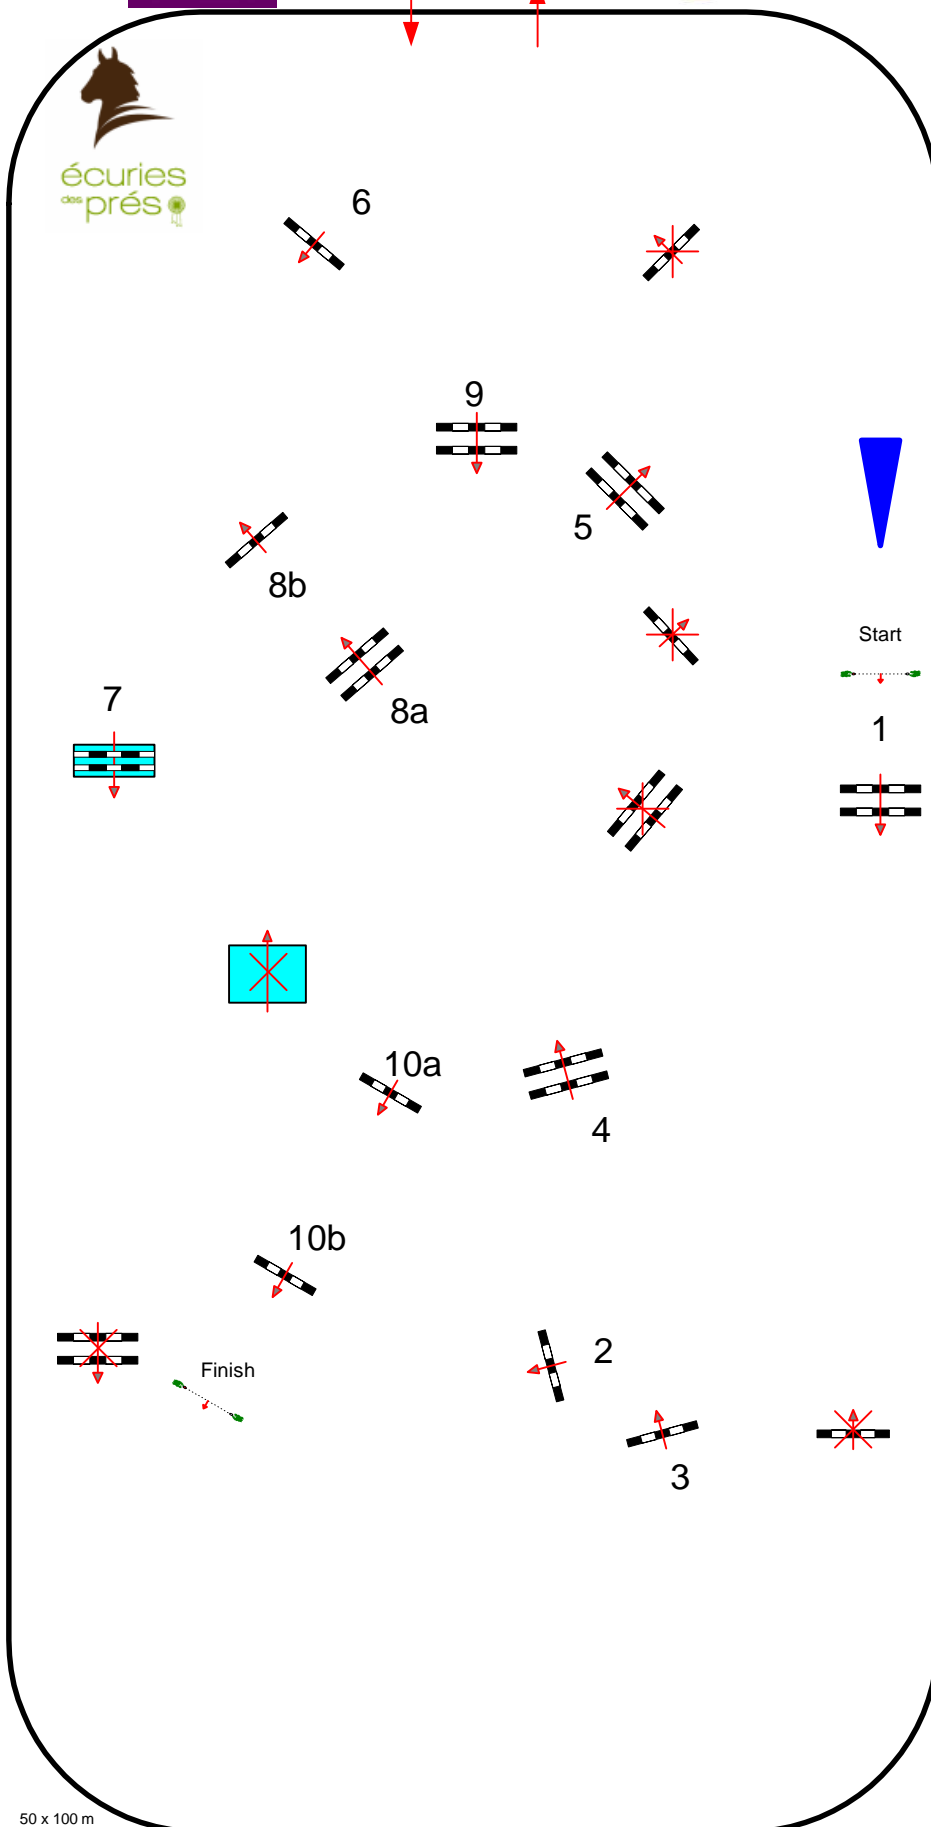

CSI Leudelange
20 - 23 September 2012

Prix: Banque Raiffeisen

CSI YH Tour

7+8

**International Competition
against the clock**

Table: A
FEI RG / Art: 274.5.3
max. height: 6 year 1,25 m
7 year 1,30 m

Speed: 350 m/min

Length: 380 m
Time allowed: 66 sec
Time limit: 132 sec
Obstacles: 10
Efforts: 12

50 x 100 m

Jury

Course Designer: Peter Schumacher (GER)
Gilbert Remy (LUX)