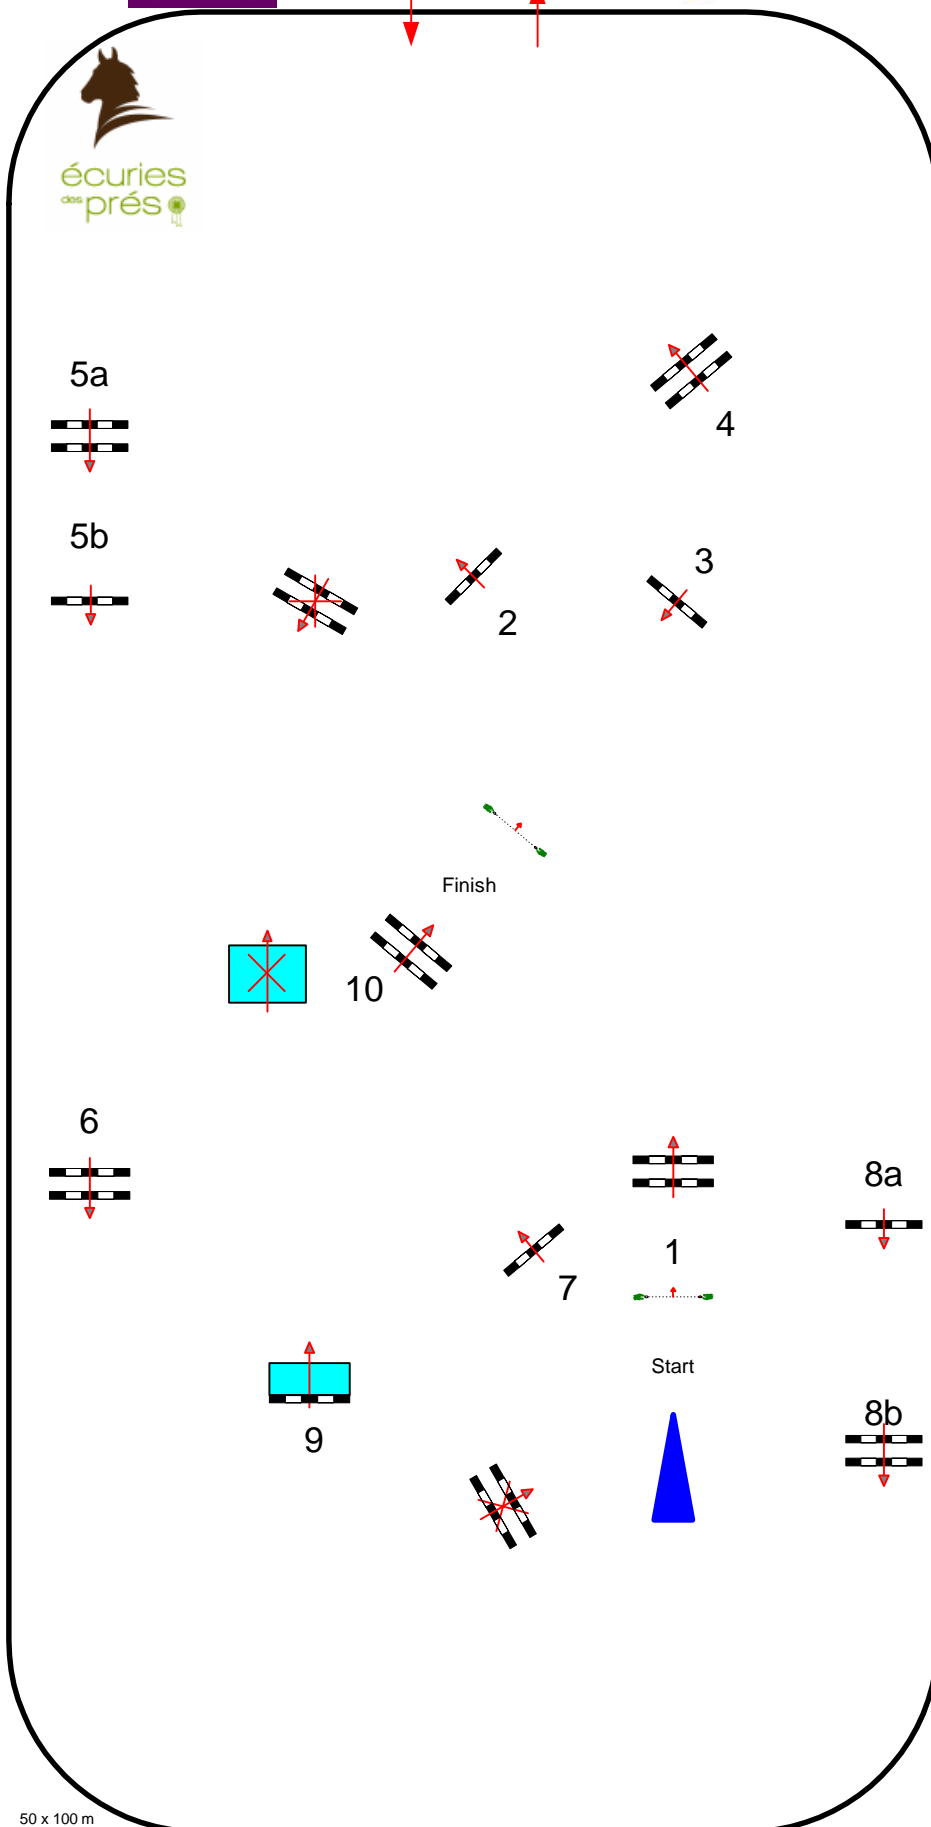

CSI Leudelange  
20 - 23 September 2012

In / Out

**Prix: Les Ecuries des Près**

**CSI\*\* Medium Tour**

écuries  
des prês

**Qualification for  
competition 17**

**9**

**International Competition  
against the clock**

Table: A  
FEI RG / Art: 238.2.1  
max. height: 1,35 m

Speed: 350 m/min

Length: 450 m  
Time allowed: 78 sec  
Time limit: 156 sec  
Obstacles: 10  
Efforts: 12

50 x 100 m

Jury

Course Designer: Peter Schumacher (GER)  
Gilbert Remy (LUX)