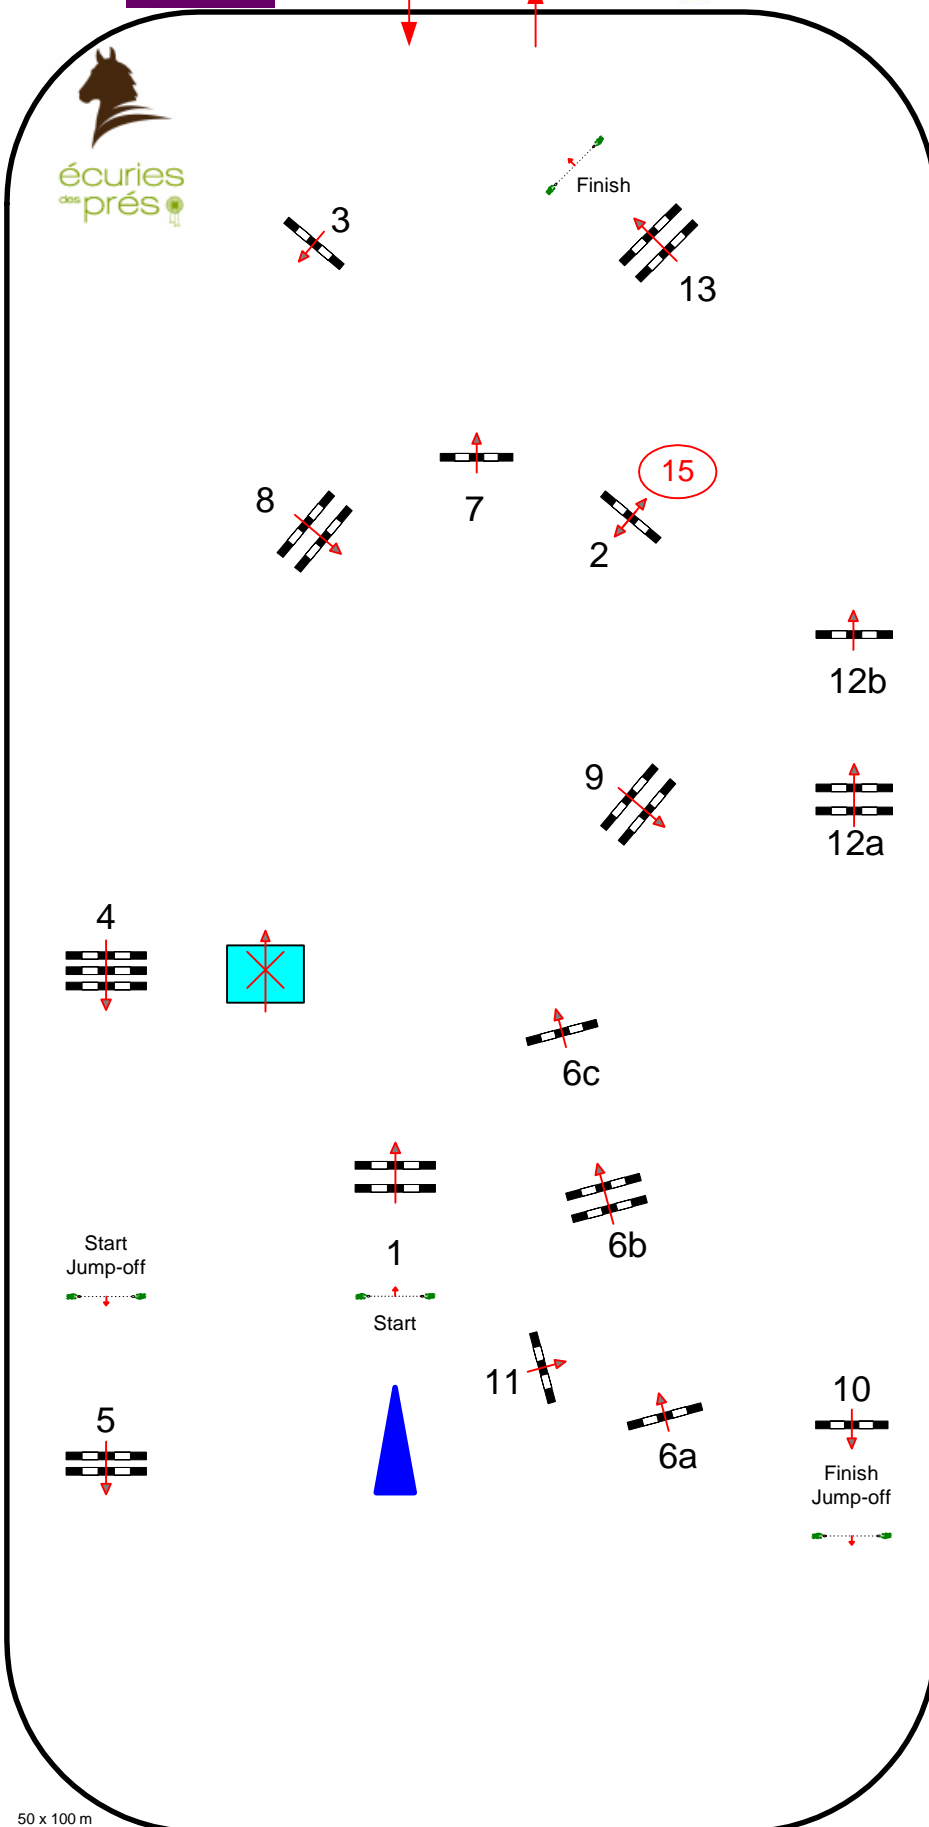

CSI Leudelange
20 - 23 September 2012

Prix: Versis

CSI** Big Tour

Qualification for
competition 19

11

*International Competition
against the clock
with one jump-off*

Table: A
FEI RG / Art: 238.2.2
max. height: 1,45 m

Speed: 350 m/min

Length: 490 m
Time allowed: 84 sec
Time limit: 168 sec
Obstacles: 13
Efforts: 16

Jump-off

over: 5-6b-7-15-12ab-9-10
Length: 320 m
Time allowed: 55 sec
Time limit: 110 sec

50 x 100 m

Jury

Course Designer: Peter Schumacher (GER)
Gilbert Remy (LUX)