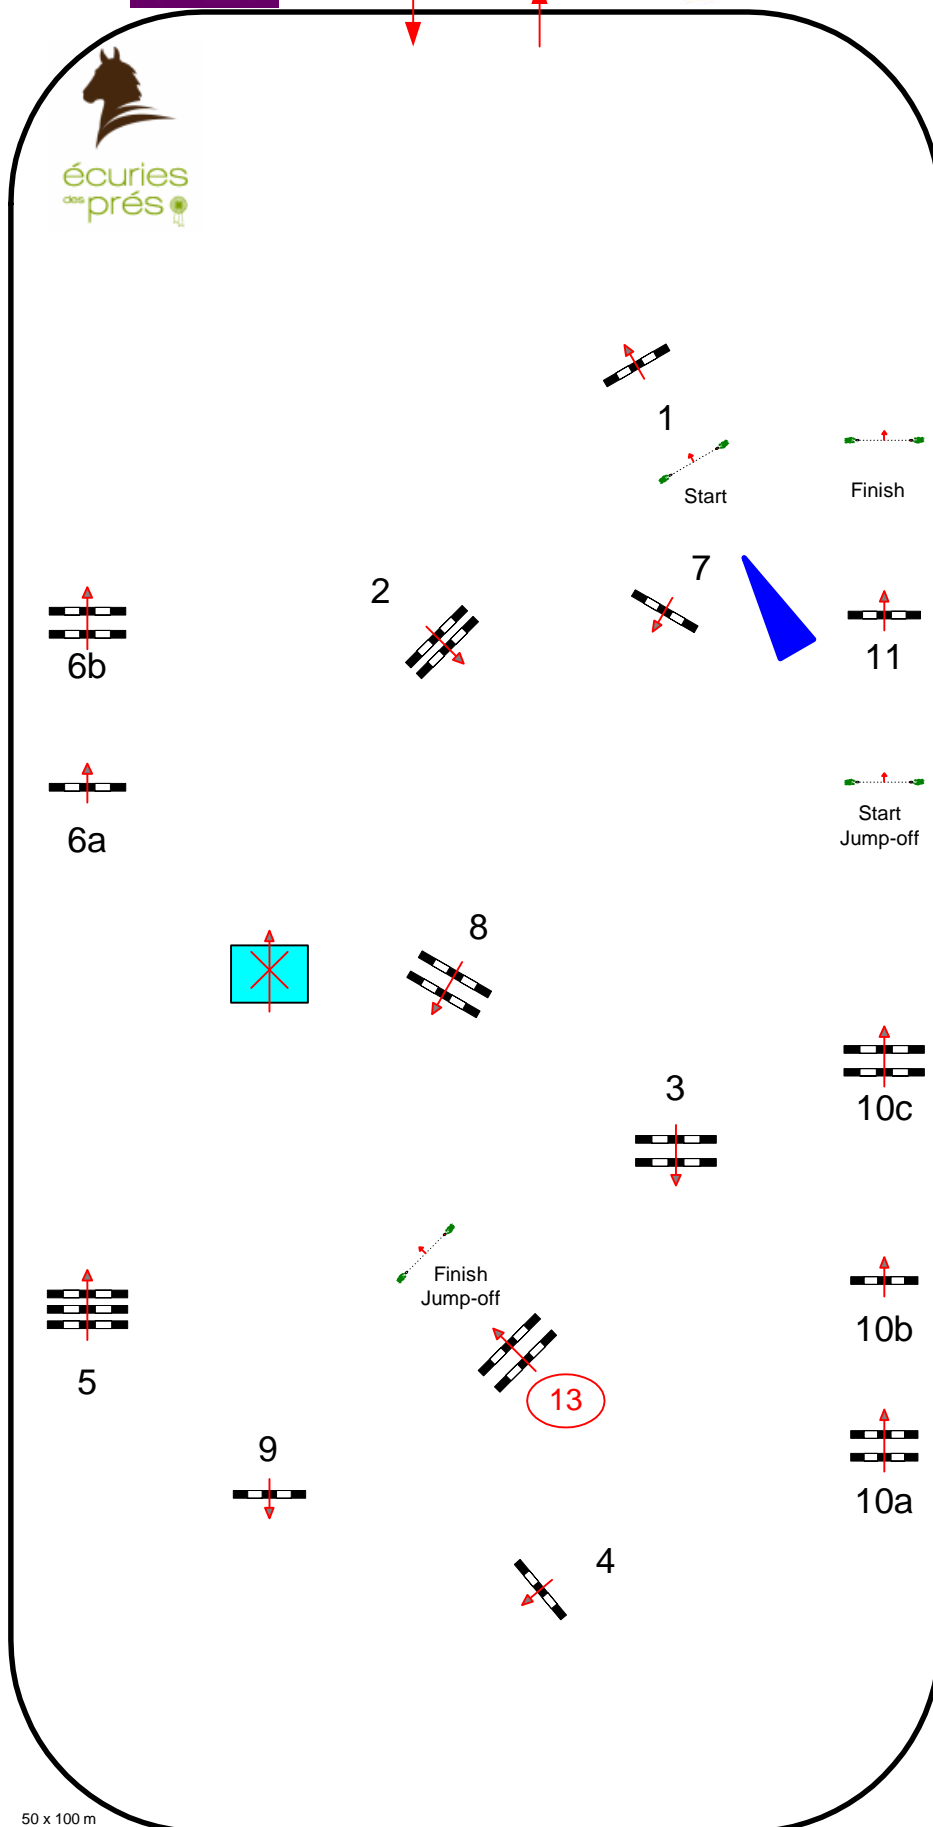

CSI Leudelange
20 - 23 September 2012

Prix: BCEE

CSI YH Tour

SPUERKEESS

13

**International Competition
against the clock
with one jump-off**

Table: A
FEI RG / Art: 238.2.2
max. height: 1,25 m

Speed: 350 m/min

Length: 420 m
Time allowed: 72 sec
Time limit: 144 sec
Obstacles: 11
Efforts: 14

Jump-off

over: 11-2-6ab-8-9-13
Length: 260 m
Time allowed: 45 sec
Time limit: 90 sec

50 x 100 m

Jury

Course Designer: Peter Schumacher (GER)
Gilbert Remy (LUX)