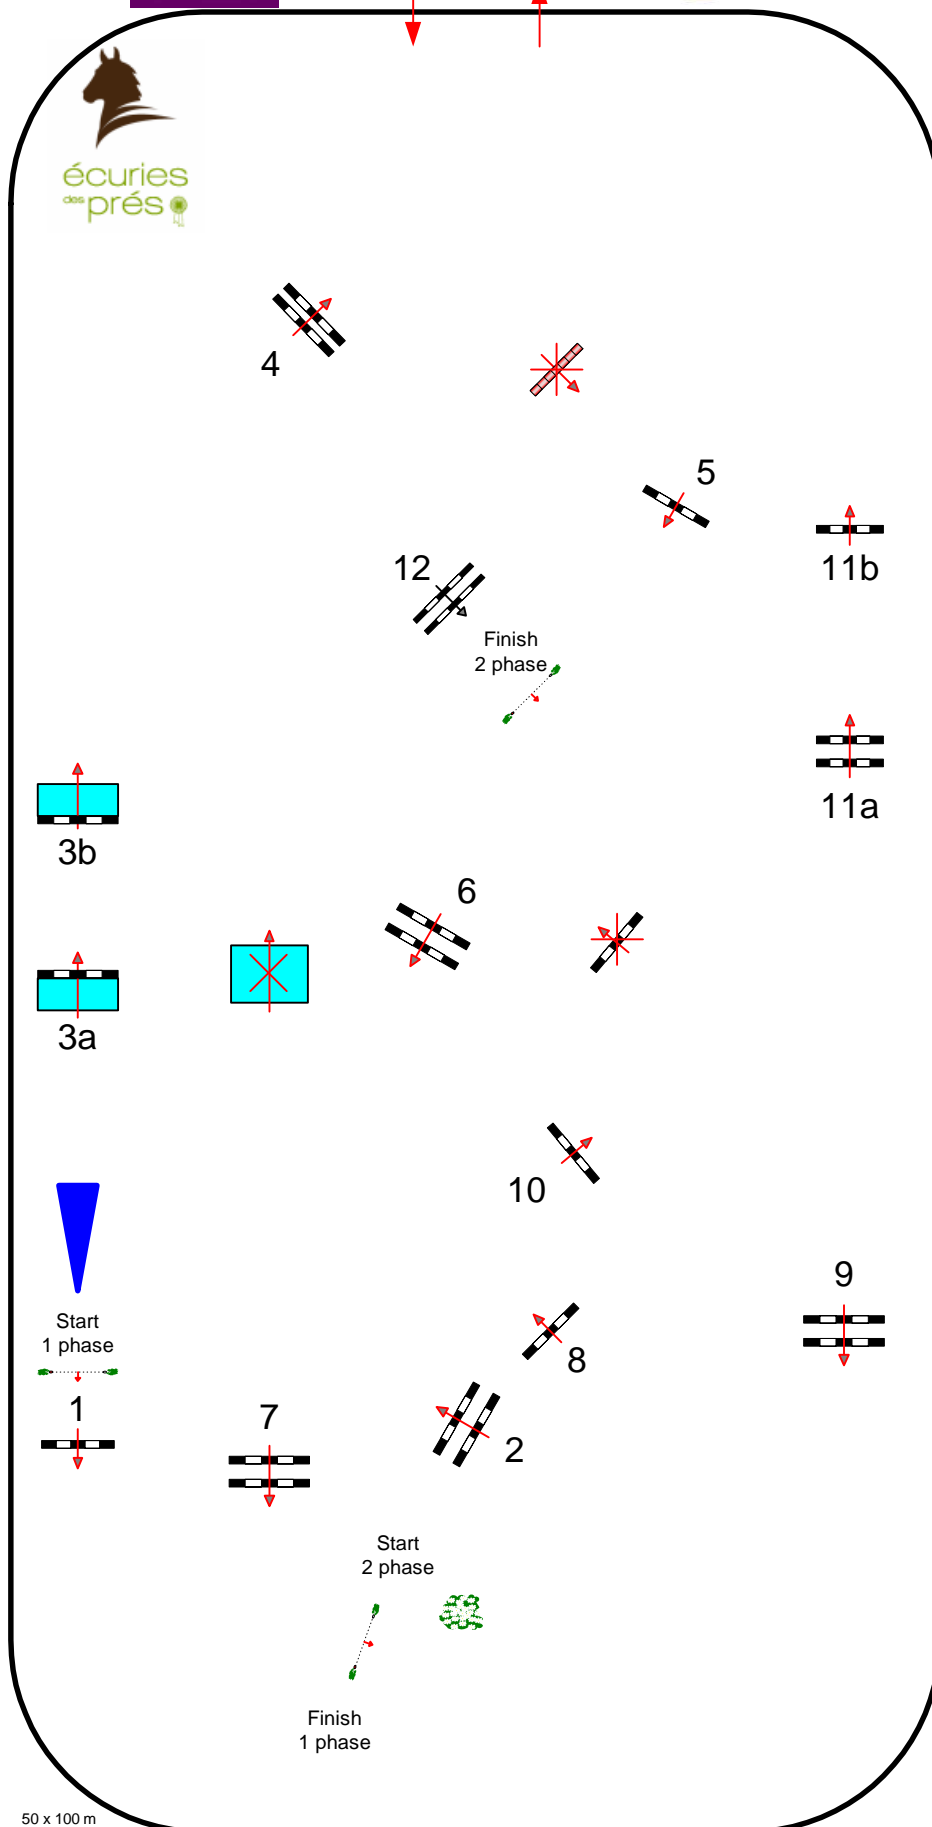

CSI Leudelange  
20 - 23 September 2012

**Prix: Caves Molitor**

**CSI\*\* Big Tour**

Fondée en 1967

**Qualification for competition 19**

**15**

**International Competition in two phases**

Table: A  
FEI RG / Art: 274.5.3  
max. height: 1,45 m

Speed: 350 m/min

Length: 250 m  
Time allowed: 43 sec  
Time limit: 86 sec  
Obstacles: 7  
Efforts: 8

**2nd phase**  
over: 8 - 12  
Length: 280 m  
Time allowed: 47sec  
Time limit: 94 sec

50 x 100 m

Jury