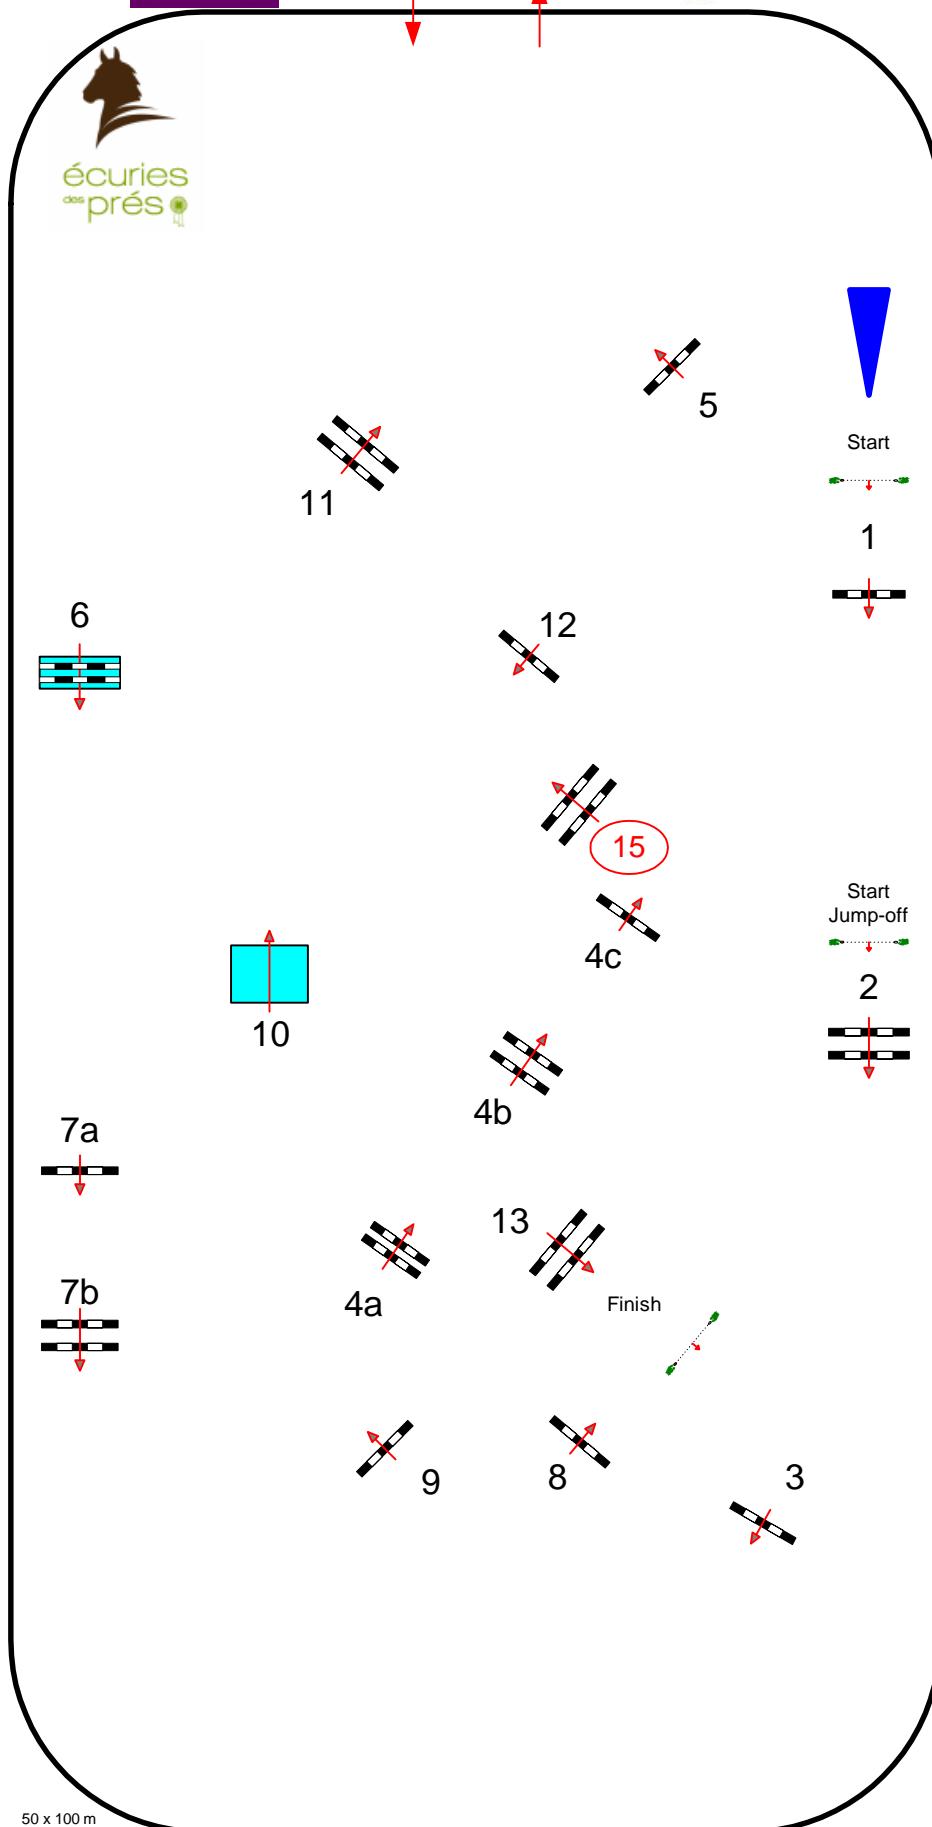

19

*International Competition
against the clock
with one jump-off*

Table: A

FEI RG / Art: 238.2.2
max. height: 1,45 m

Speed: 400 m/min

Length: 525 m
Time allowed: 79 sec
Time limit: 158 sec
Obstacles: 13
Efforts: 16

Jump-off

over: 2-3-4a-7ab-8-15-12-13
Length: 370 m
Time allowed: 56 sec
Time limit: 112 sec

Rolex Ranking Competition

50 x 100 m

Jury

Course Designer: Peter Schumacher (GER)
Gilbert Remy (LUX)