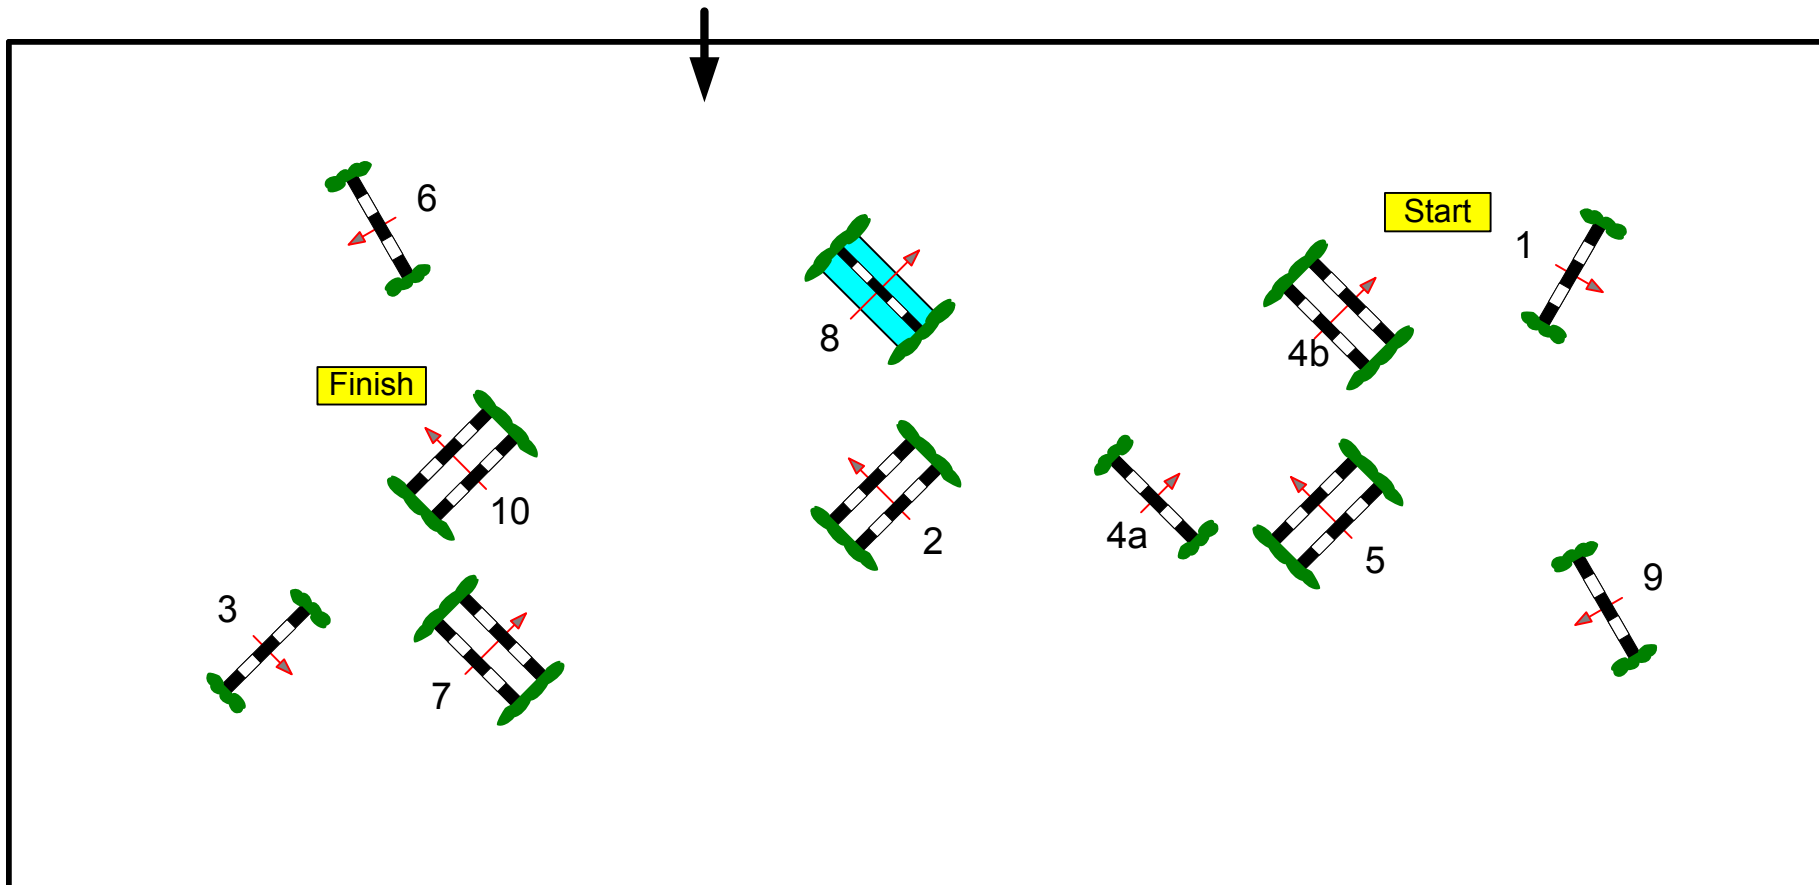

CSI2* Sauldorf-Boll 2012

Class No.: 1 Small Tour Competition against the clock Donnerstag, 8. November 2012 Start: 18:00

Table: A	Speed: 350 m/min	Obstacles: 10	1st Jump-off: 0 m	2nd Jump-off: 0 m
National RG:	Length: 370 m	Efforts: 11	Length: 0 m	Length: 0 m
FEI RG / Art. 238.2.1	Time allowed: 64 sec	Penalty sec:	Time allowed: 0 sec	Time allowed: 0 sec
Height: 1,20 m	Time limit: 128 sec	Closed combination:	Time limit: 0 sec	Time limit: 0 sec