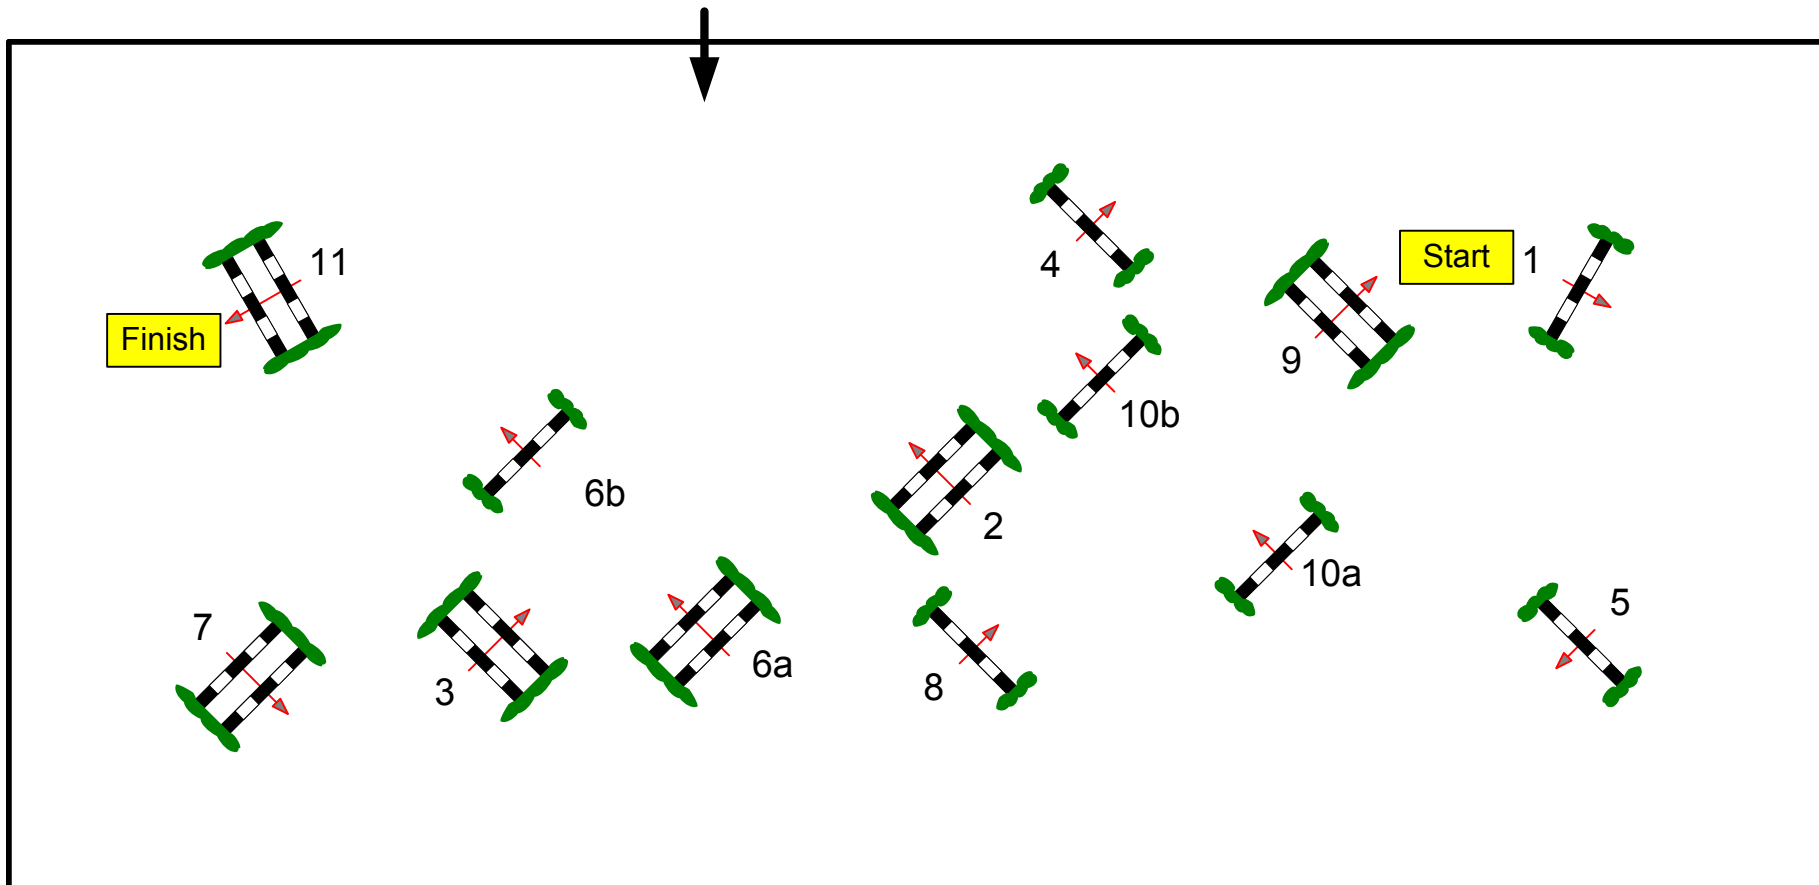

# CSI2\* Sauldorf-Boll 2012

Class No.: 3      Small Tour Finale      Competition with one jump-off      Samstag, 10. November 2012      Start: 14:00

Table: C	Speed: 350 m/min	Obstacles: 11	1st Jump-off: 1,2,7,8,6a,6b,3,4	2nd Jump-off:
National RG:	Length: 380 m	Efforts: 13	Length: 260 m	Length: 0 m
FEI RG / Art. 238.2.2	Time allowed: 66 sec	Penalty sec:	Time allowed: 45 sec	Time allowed: 0 sec
Height: 1,25 m	Time limit: 132 sec	Closed combination:	Time limit: 90 sec	Time limit: 0 sec