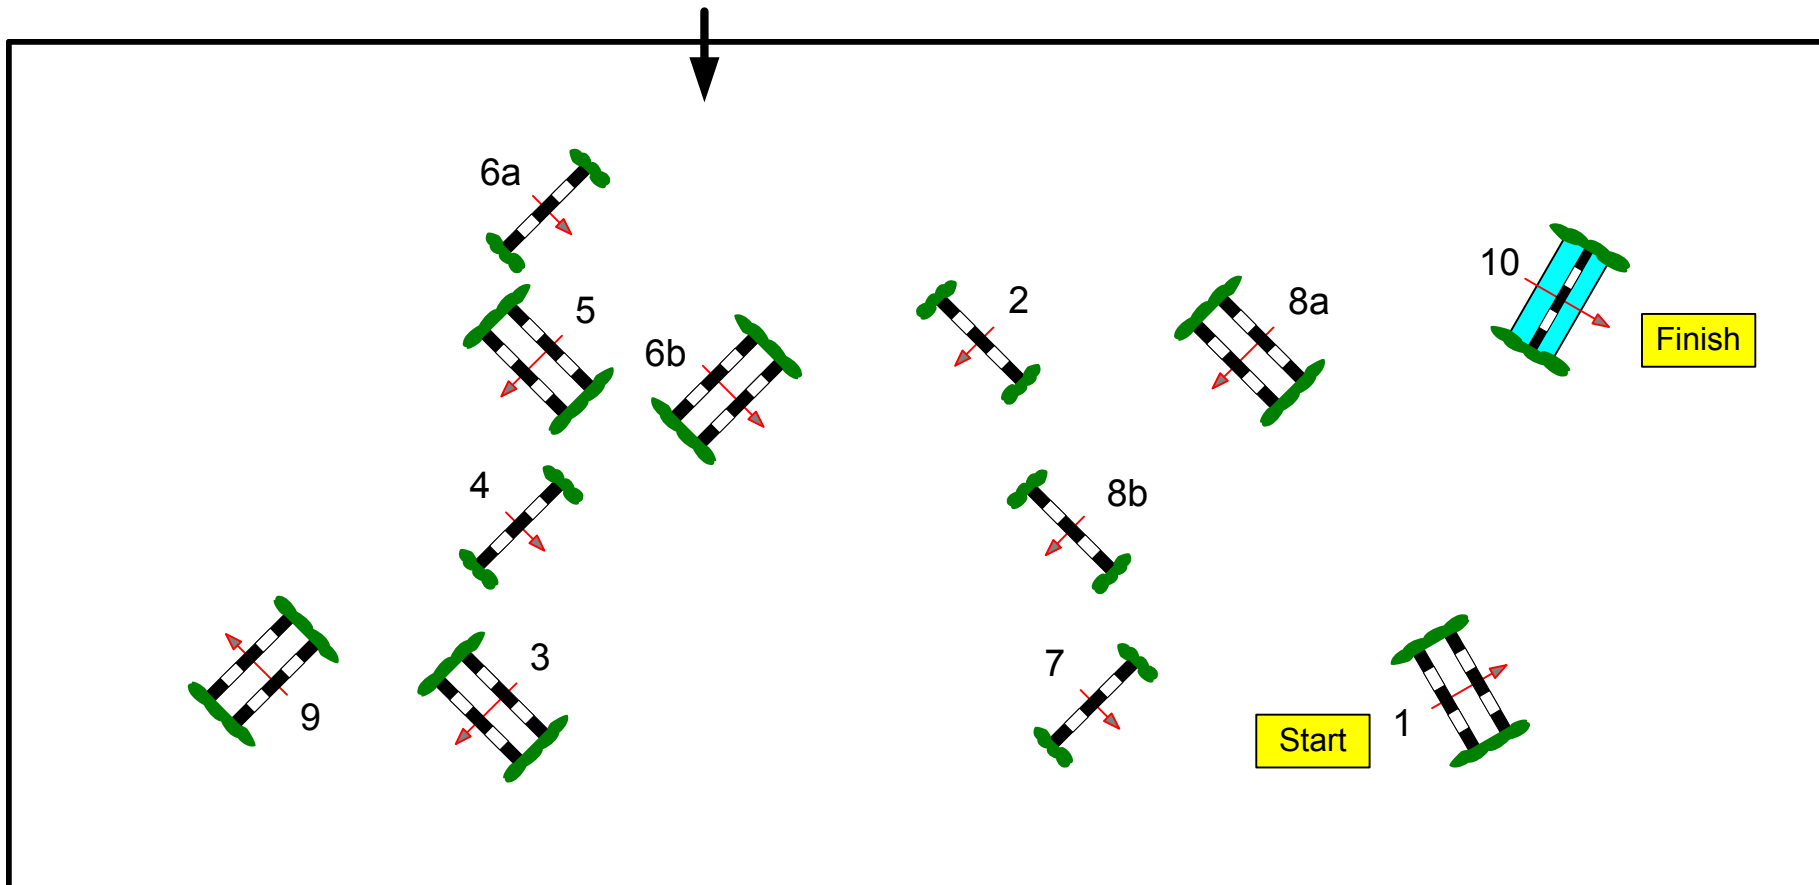

CSI2* Sauldorf-Boll 2012

Class No.: 4 Big Tour CSI 1* Competition against the clock Freitag, 9. November 2012 Start: 16:00

Table: A	Speed: 350 m/min	Obstacles: 10	:	2nd Jump-off:
National RG:	Length: 420 m	Efforts: 12	Length: 0 m	Length: 0 m
FEI RG / Art. 238.2.1	Time allowed: 72 sec	Penalty sec:	Time allowed: 0 sec	Time allowed: 0 sec
Height: 1,30 m	Time limit: 144 sec	Closed combination:	Time limit: 0 sec	Time limit: 0 sec