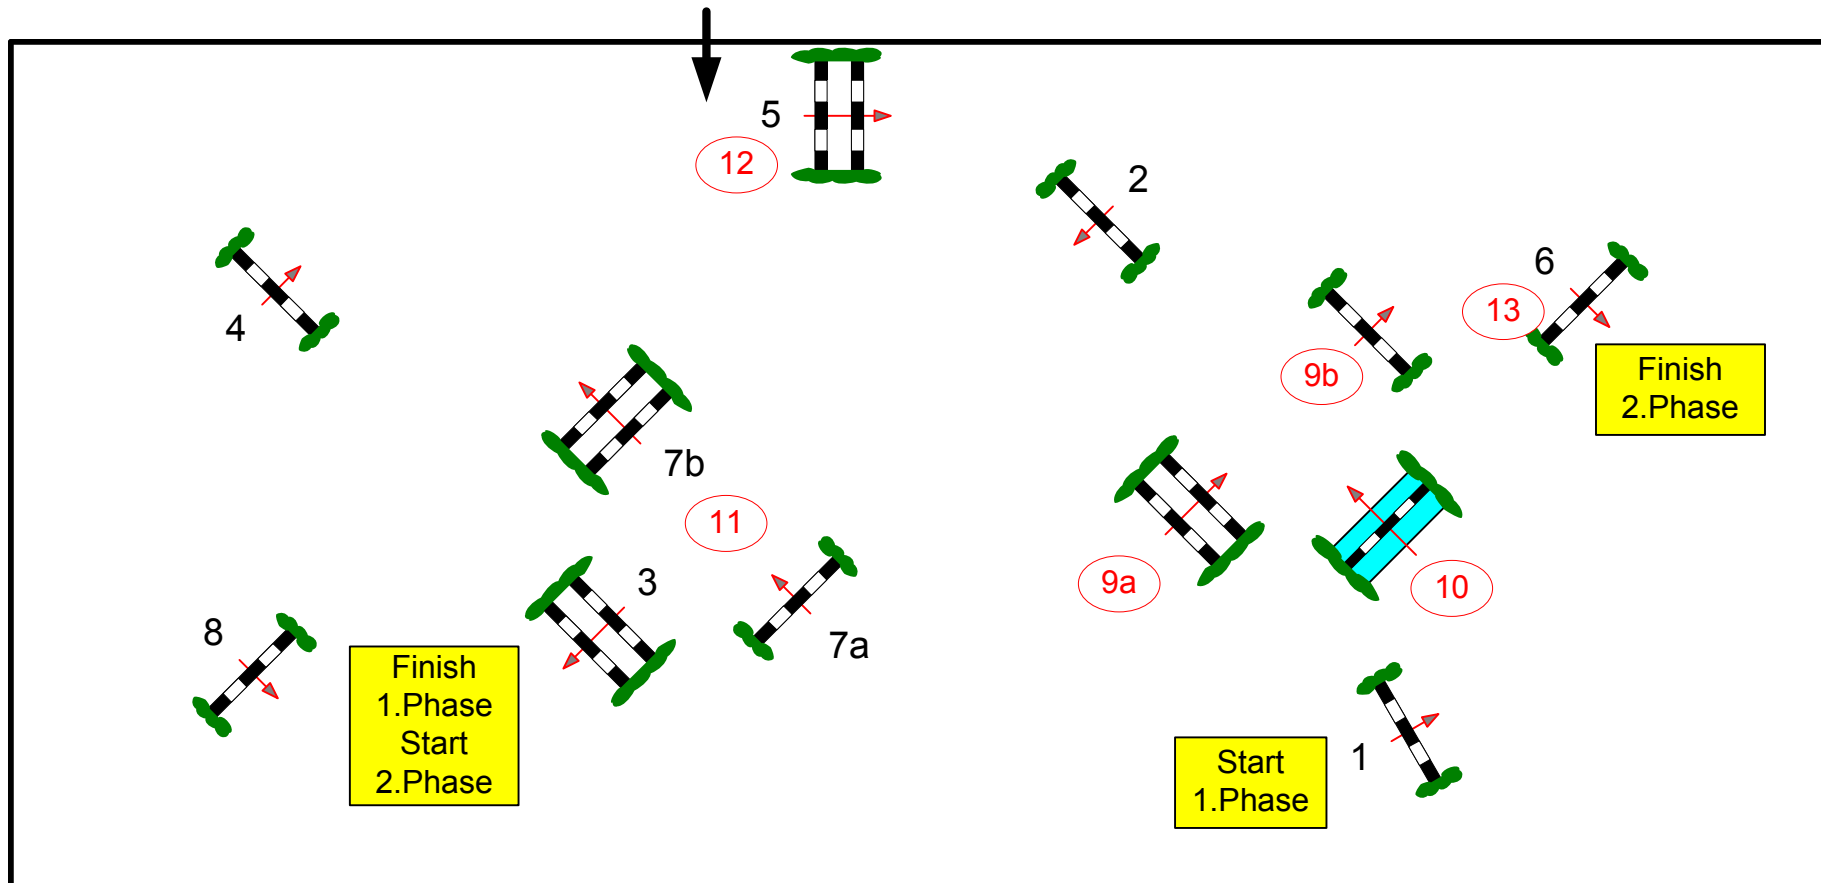

CSI2* Sauldorf-Boll 2012

Class No.: 5

Big Tour CSI 1*

Competition in two Phases

Samstag, 10. November 2012

Start: 12:00

Table: C
National RG:
FEI RG / Art. 274.5.3
Height: 1,30 m

Speed: 350 m/min
Length: 250 m
Time allowed: 43 sec
Time limit: 86 sec

Obstacles:
Efforts:
Penalty sec:
Closed combination:

2nd Phase: 9-13
Length: 200 m
Time allowed: 35 sec
Time limit: 70 sec

2nd Jump-off:
Length: 0 m
Time allowed: 0 sec
Time limit: 0 sec

Jury

Course Designer
Hans Dussler (GER)