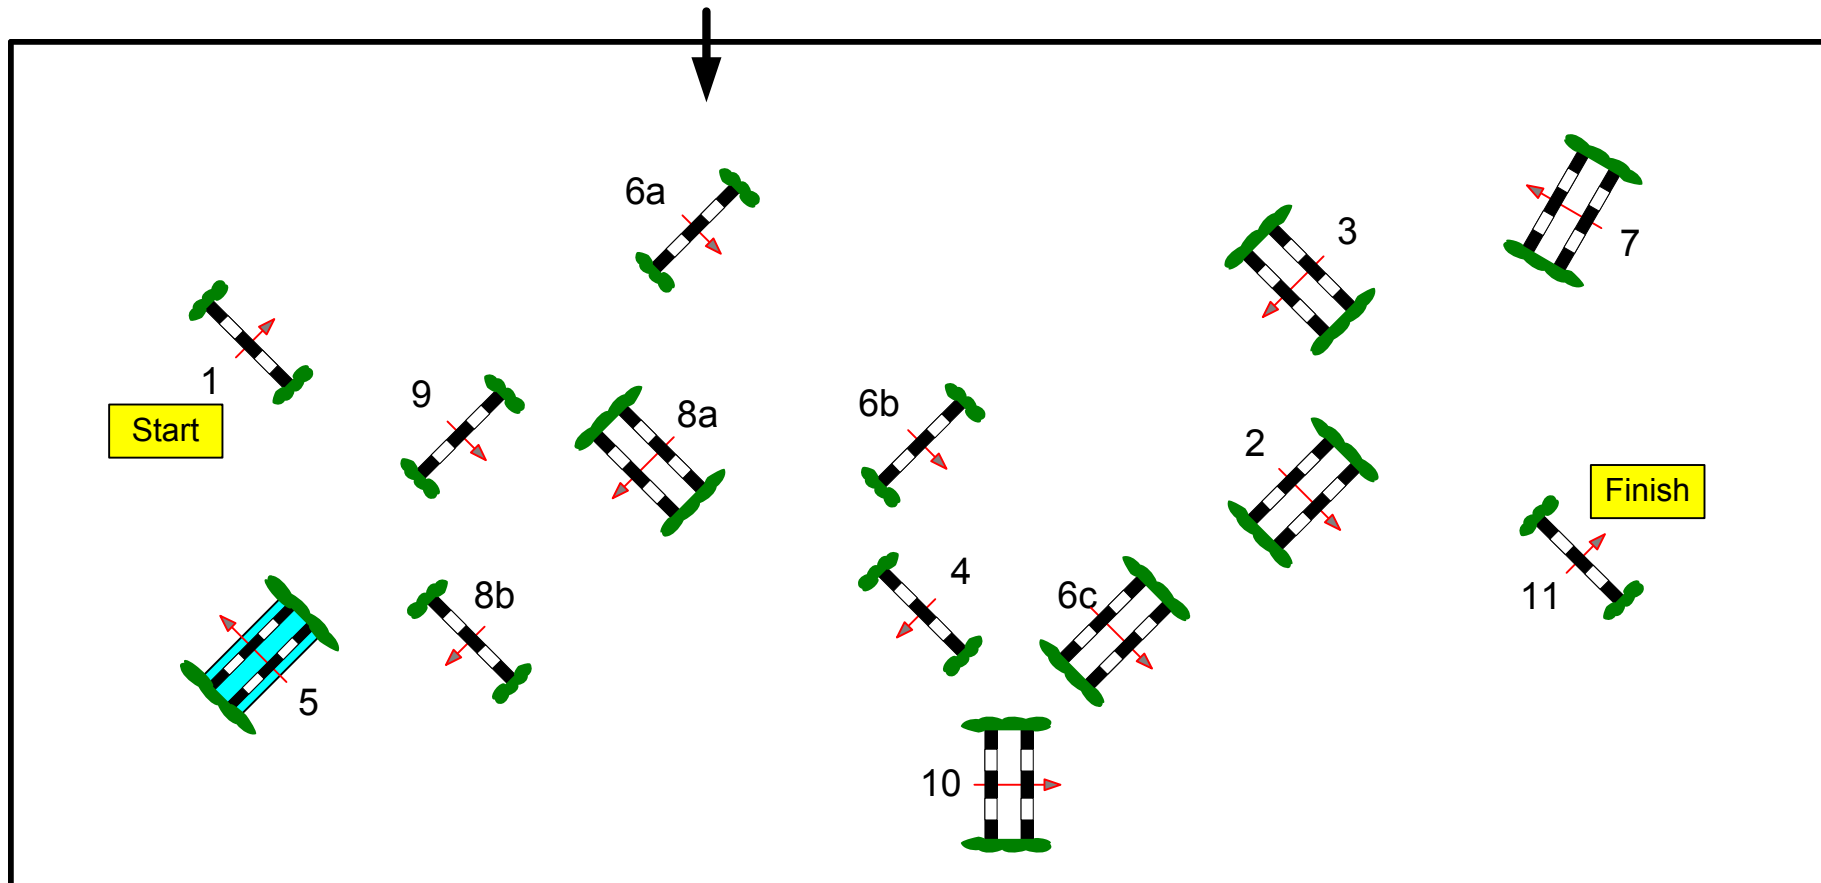

CSI2* Sauldorf-Boll 2012

Class No.: 12

Big Tour CSI 2*

Competition with one jump-off

Sonntag, 11. November 2012

Start: 14:00

Table: A
National RG:
FEI RG / Art. 238.2.2
Height: 1,45 m

Speed: 350 m/min
Length: 380 m
Time allowed: 66 sec
Time limit: 132 sec

Obstacles: 11
Efforts: 14
Penalty sec:
Closed combination:

1st Jump-off: 1,2,4,6b,6c,7,8a
Length: 240 m
Time allowed: 42 sec
Time limit: 84 sec

2nd Jump-off: 0 m
Length: 0 m
Time allowed: 0 sec
Time limit: 0 sec