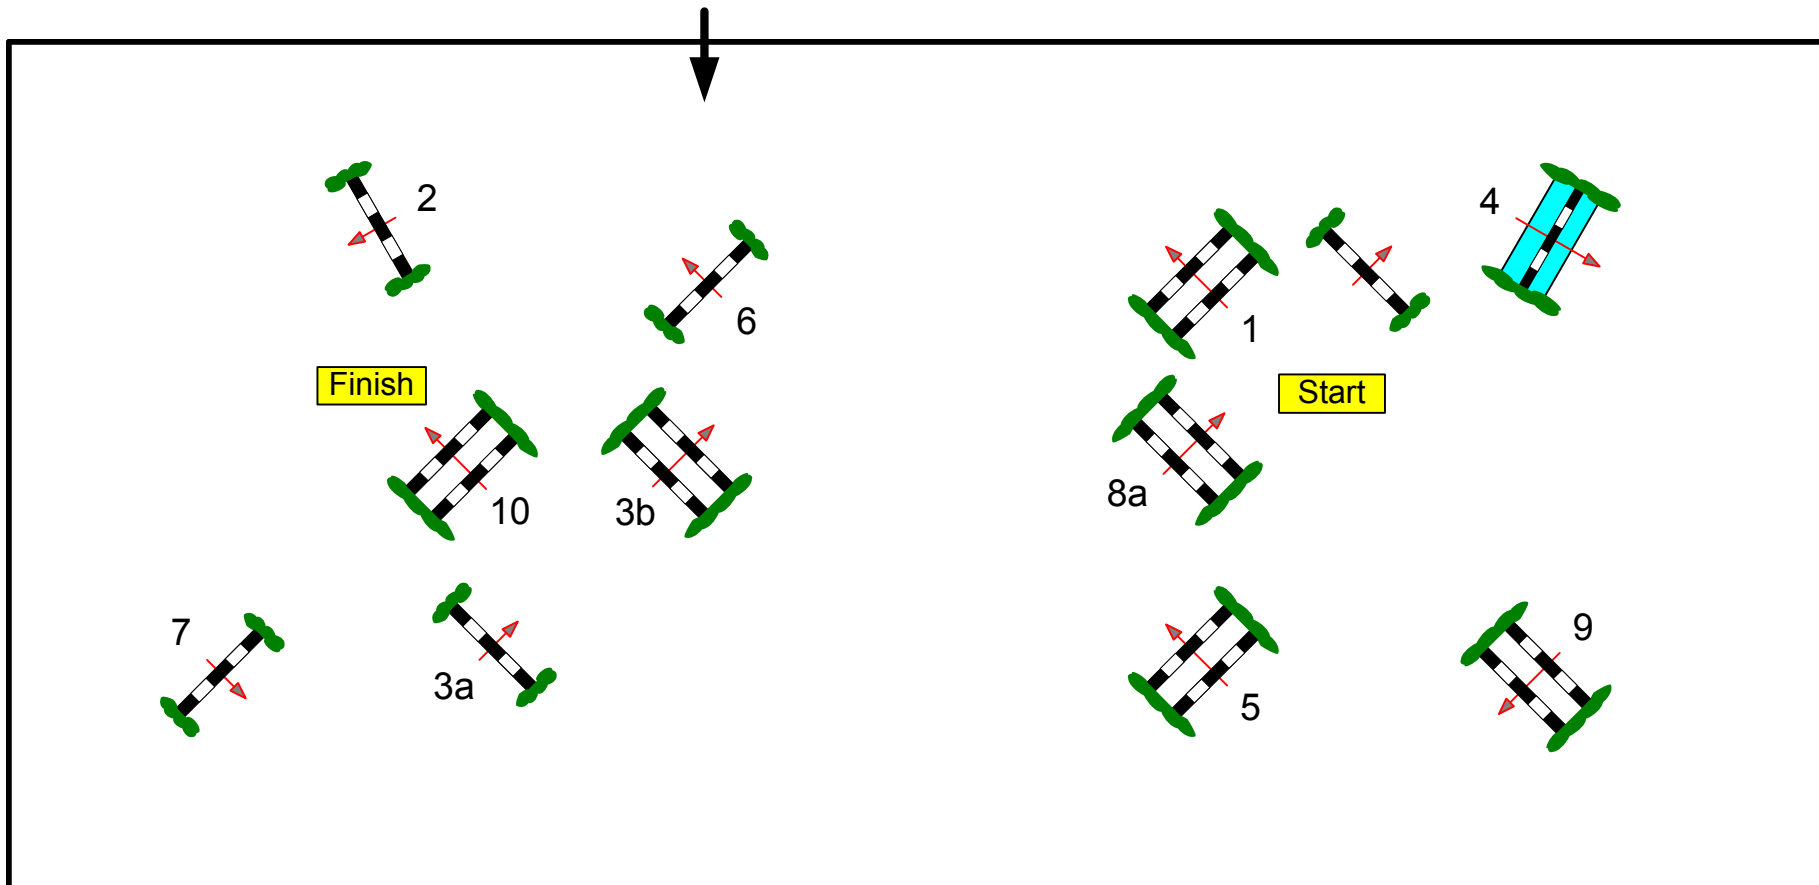

# CSI2\* Sauldorf-Boll 2012

Class No.: 7      Medium Tour      Competition against the clock      Donnerstag, 8. November 2012      Start: 20:00

Table: A	Speed: 350 m/min	Obstacles: 10	1st Jump-off: 0 m	2nd Jump-off: 0 m
National RG:	Length: 340 m	Efforts: 12	Length: 0 m	Length: 0 m
FEI RG / Art. 238.2.1	Time allowed: 59 sec	Penalty sec:	Time allowed: 0 sec	Time allowed: 0 sec
Height: 1,35 m	Time limit: 118 sec	Closed combination:	Time limit: 0 sec	Time limit: 0 sec