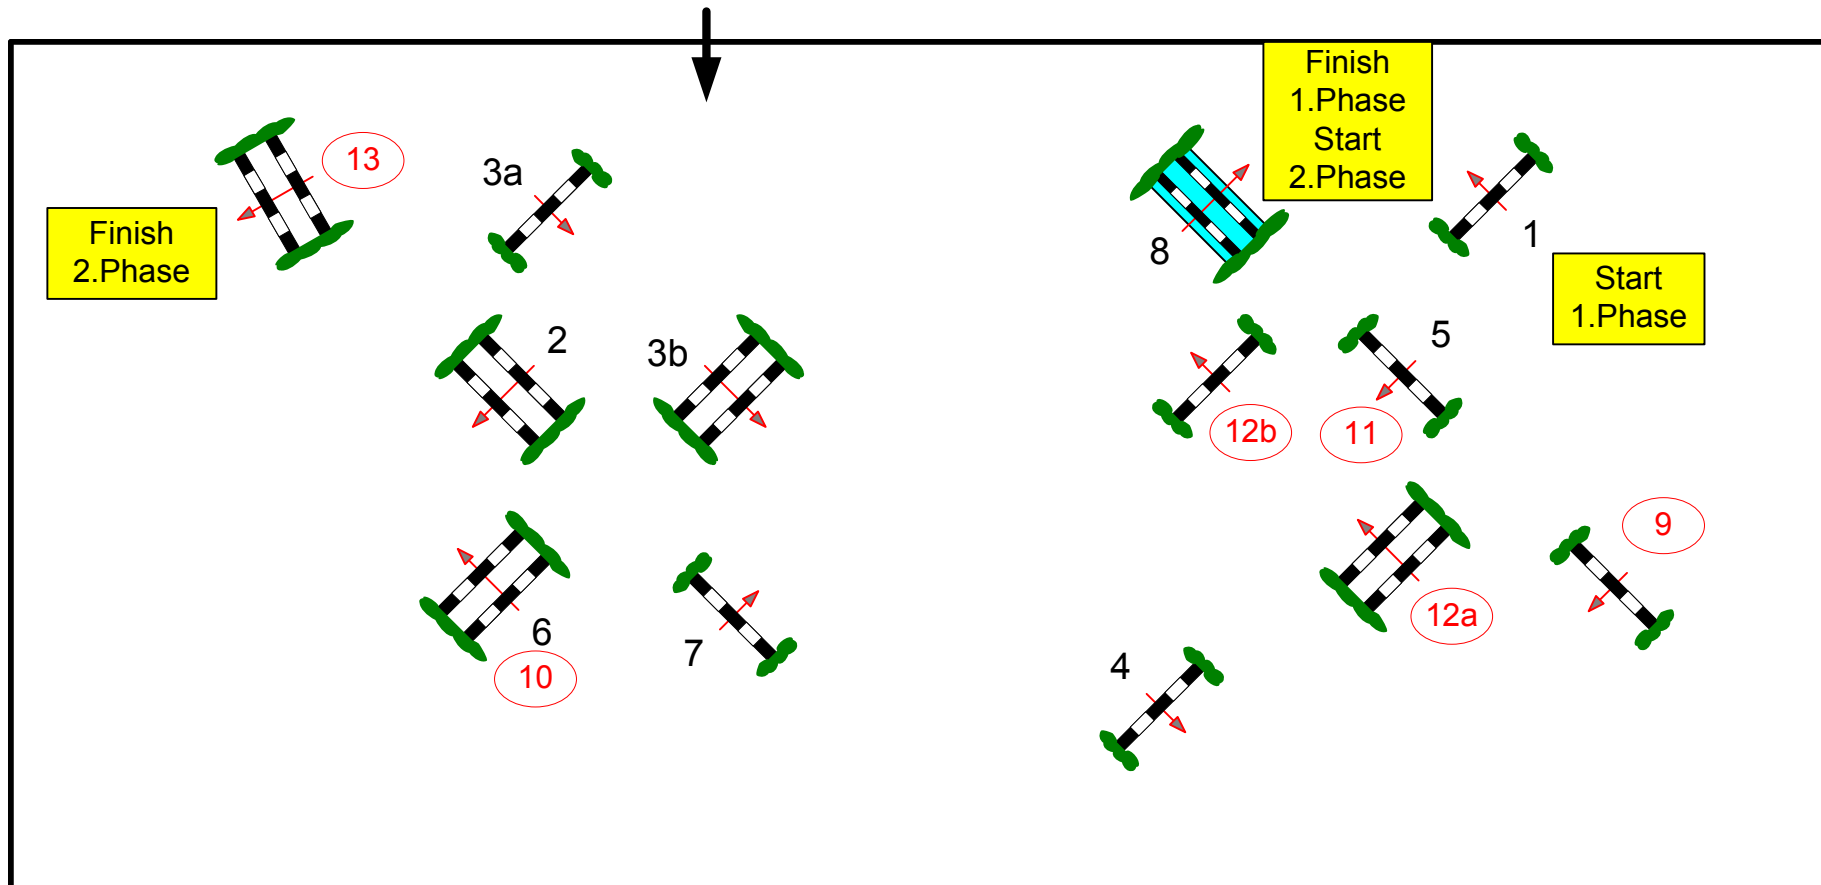

CSI2* Sauldorf-Boll 2012

Class No.: 8 Medium Tour Competition in two Phases Freitag, 9. November 2012 Start: 13:30

Table: A	Speed: 350 m/min	Obstacles: 8	2nd Phase: 9-13	2nd Jump-off:
National RG:	Length: 270 m	Efforts: 9	Length: 220 m	Length: 0 m
FEI RG / Art. 274.5.3	Time allowed: 47 sec	Penalty sec:	Time allowed: 38 sec	Time allowed: 0 sec
Height: 1,40 m	Time limit: 94 sec	Closed combination:	Time limit: 76 sec	Time limit: 0 sec