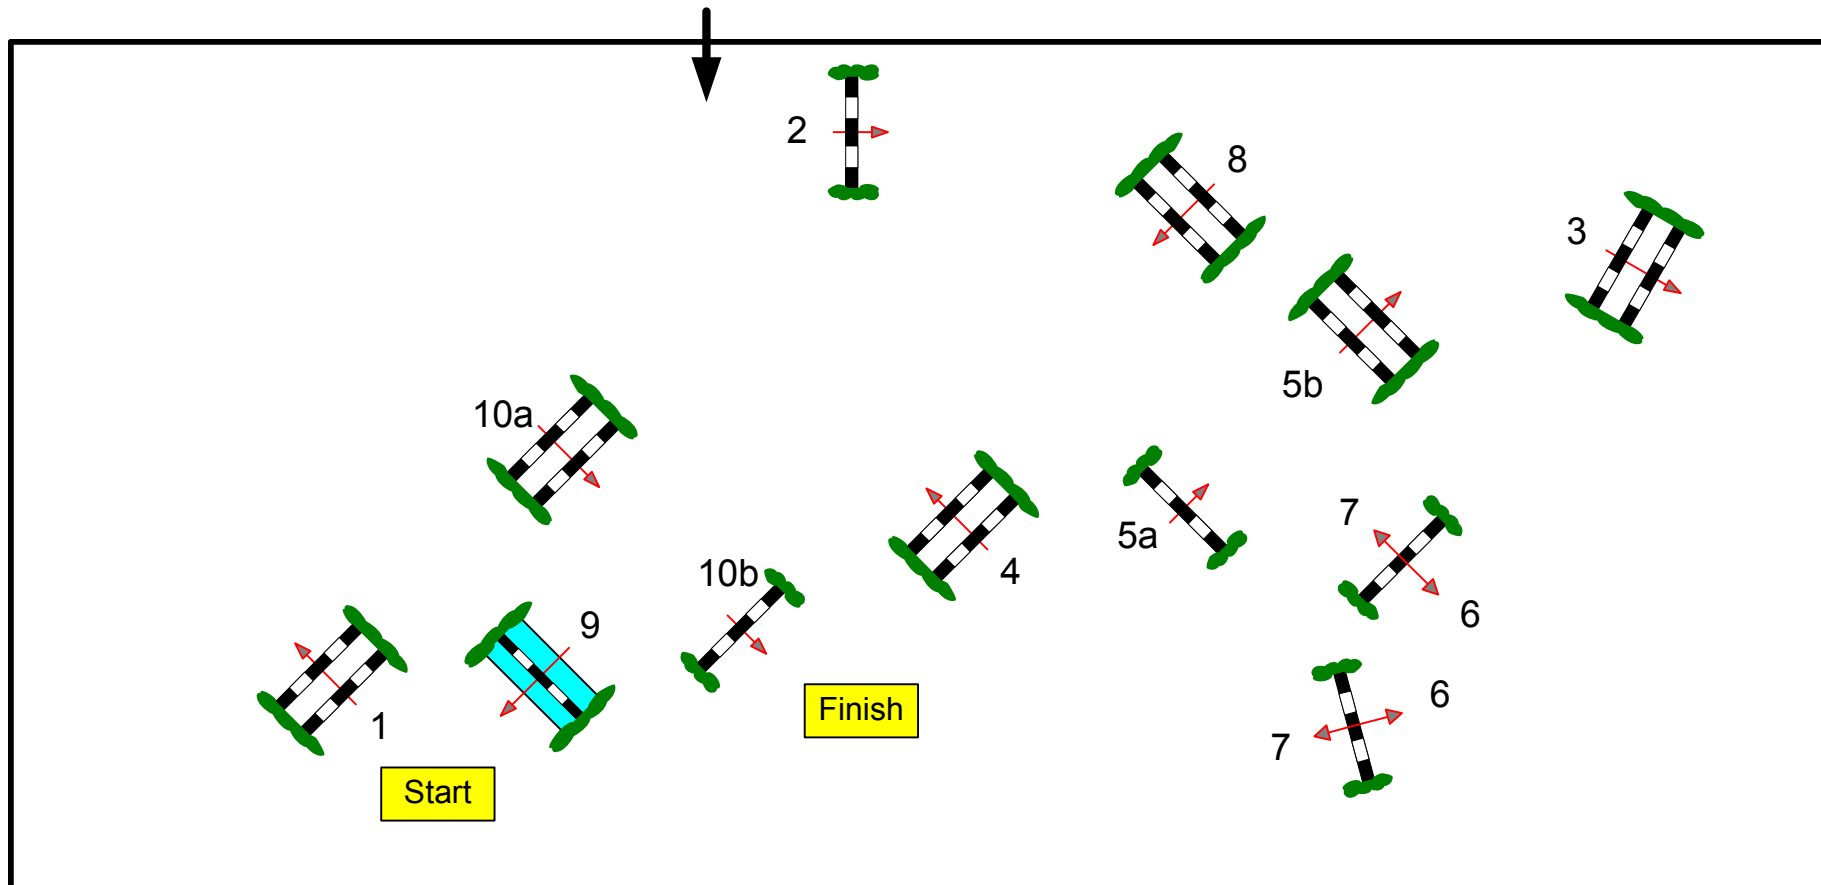

# CSI2\* Sauldorf-Boll 2012

Class No.: 10

Big Tour CSI 2\*

Speed and Handiness

Freitag, 9. November 2012

Start: 18:30

Table: C  
National RG:  
FEI RG / Art. 239/263  
Height: 1,45 m

Speed: 350 m/min  
Length: 0 m  
Time allowed: 0 sec  
Time limit: 0 sec

Obstacles: 10  
Efforts: 12  
Penalty sec:  
Closed combination:

:  
Length: 0 m  
Time allowed: 0 sec  
Time limit: 0 sec

2nd Jump-off:  
Length: 0 m  
Time allowed: 0 sec  
Time limit: 0 sec

Jury

Course Designer  
Hans Dussler (GER)