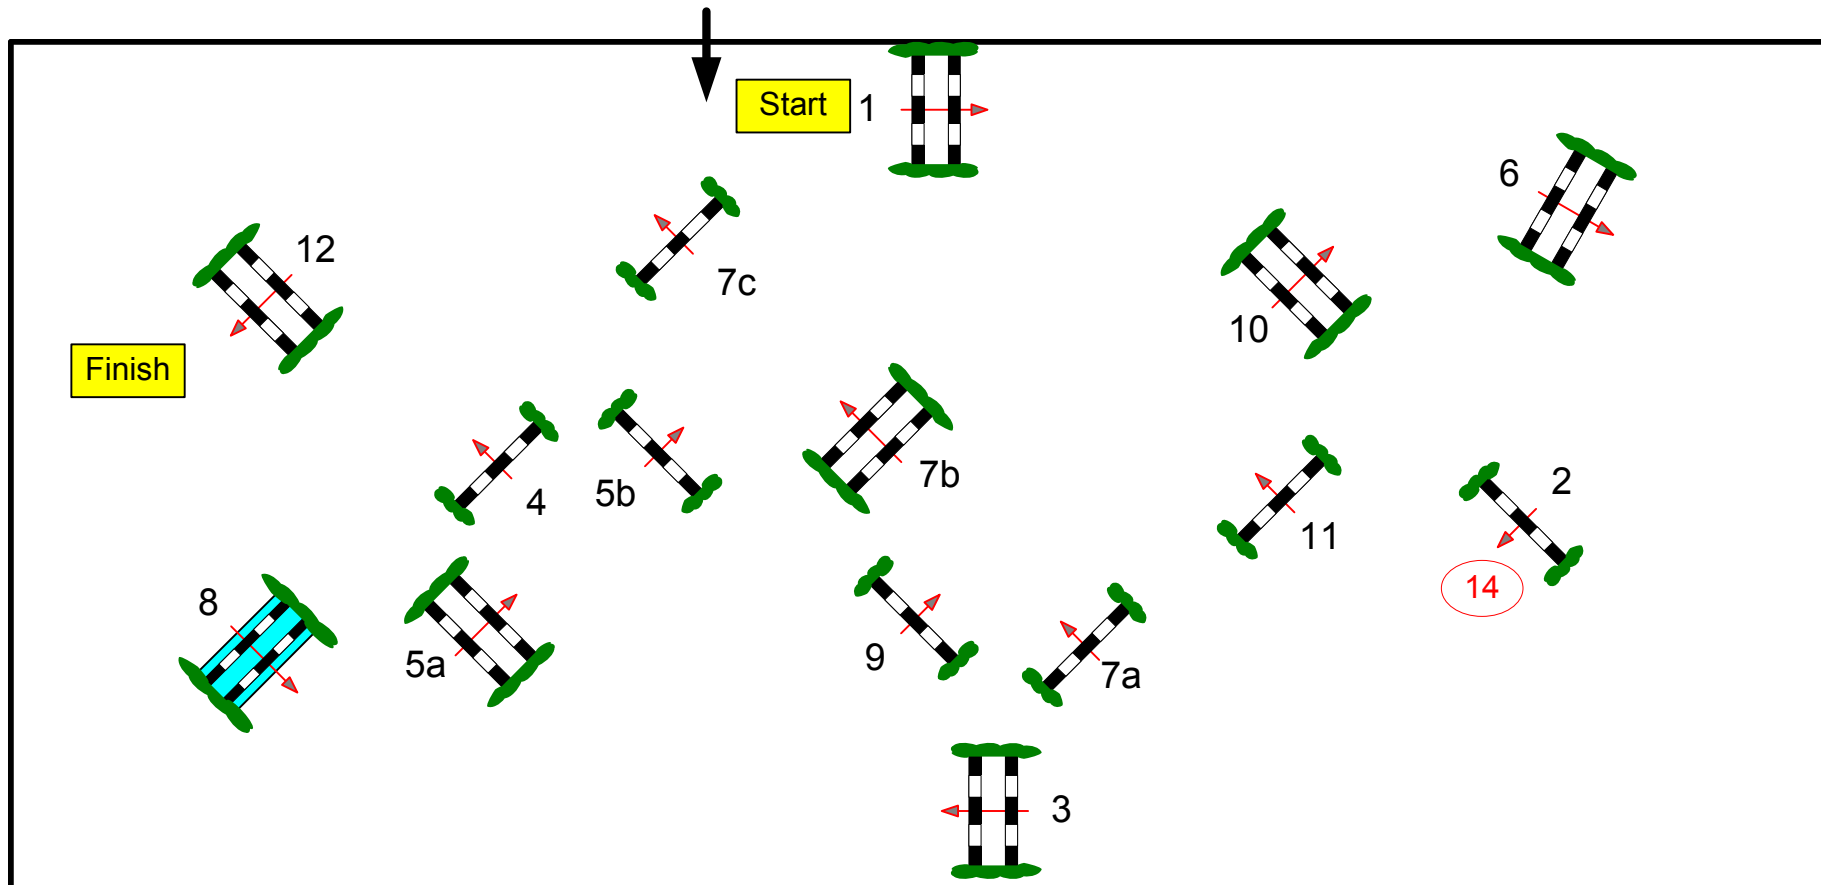

CSI2* Sauldorf-Boll 2012

Class No.: 12

Big Tour CSI 2*

Competition with one jump-off

Sonntag, 11. November 2012

Start: 14:00

Table: A
National RG:
FEI RG / Art. 238.2.2
Height: 1,45 m

Speed: 350 m/min
Length: 400 m
Time allowed: 69 sec
Time limit: 138 sec

Obstacles: 12
Efforts: 15
Penalty sec:
Closed combination:

1st Jump-off: 1,11,12,5b,7b,7c,8,14
Length: 310 m
Time allowed: 54 sec
Time limit: 108 sec

2nd Jump-off: 0 m
Length: 0 m
Time allowed: 0 sec
Time limit: 0 sec