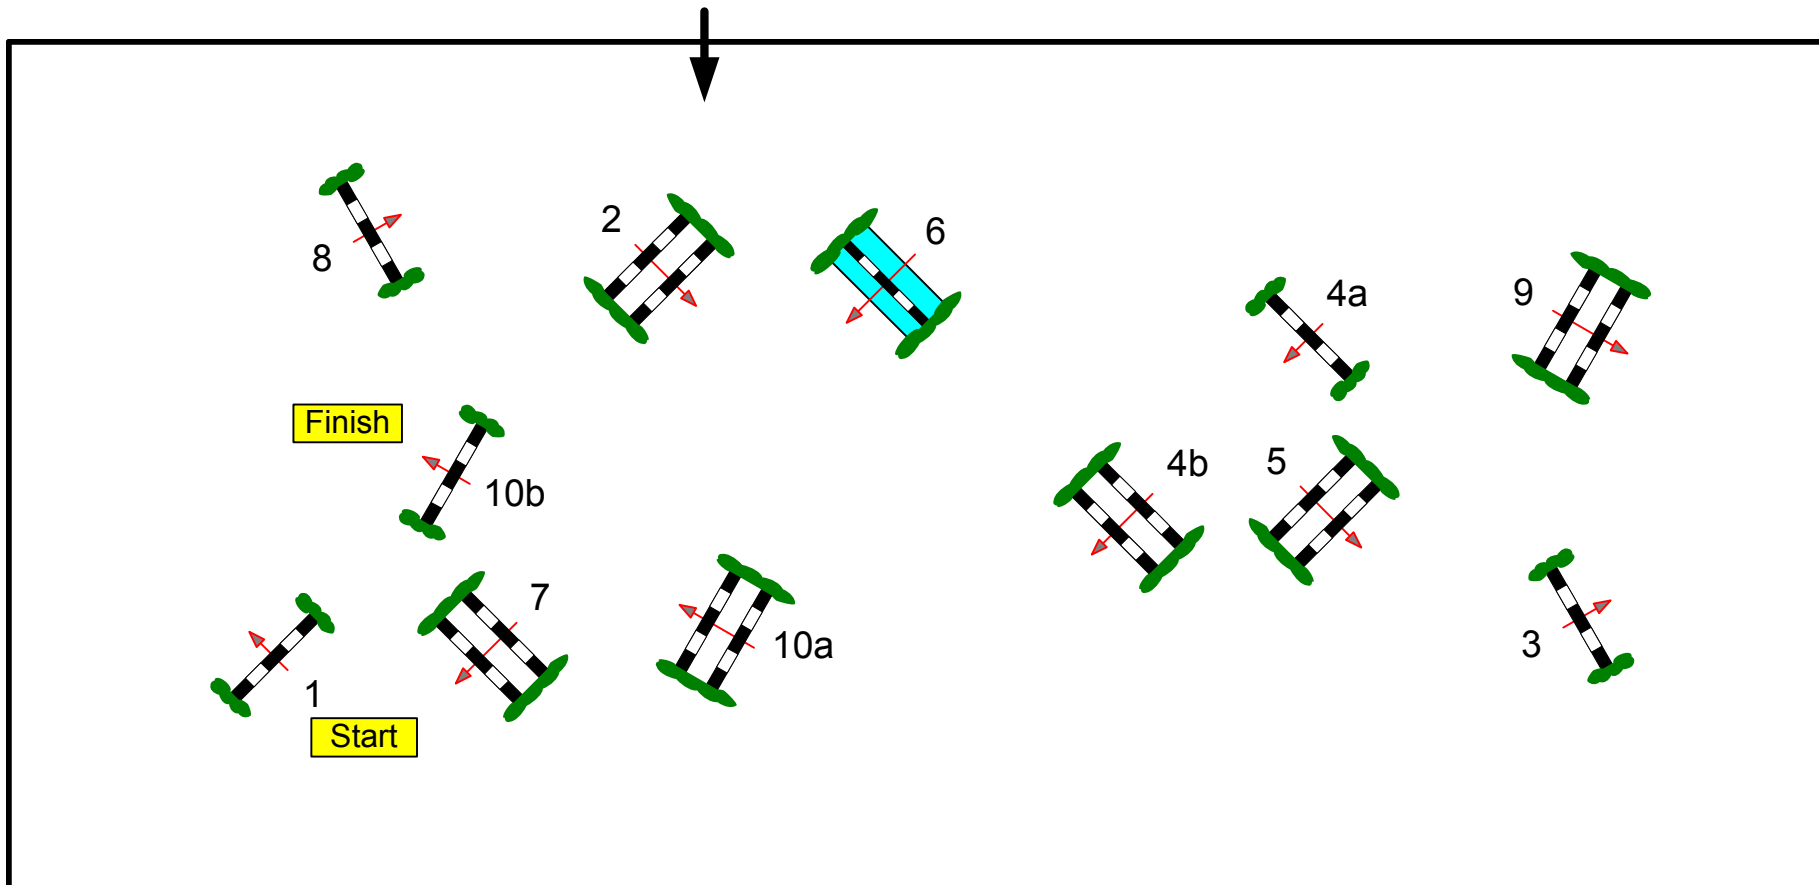

CSI2* Sauldorf-Boll 2012

Class No.: 13

Youngster Tour

Competition against the clock

Donnerstag, 8. November 2012

Start: 15:00

Table: A
National RG:
FEI RG / Art. 238.2.1
Height: 1,30 m

Speed: 350 m/min
Length: 400 m
Time allowed: 69 sec
Time limit: 138 sec

Obstacles: 12
Efforts: 10
Penalty sec:
Closed combination:

1st Jump-off:
Length: 0 m
Time allowed: 0 sec
Time limit: 0 sec

2nd Jump-off:
Length: 0 m
Time allowed: 0 sec
Time limit: 0 sec

Jury

Course Designer
Hans Dussler (GER)