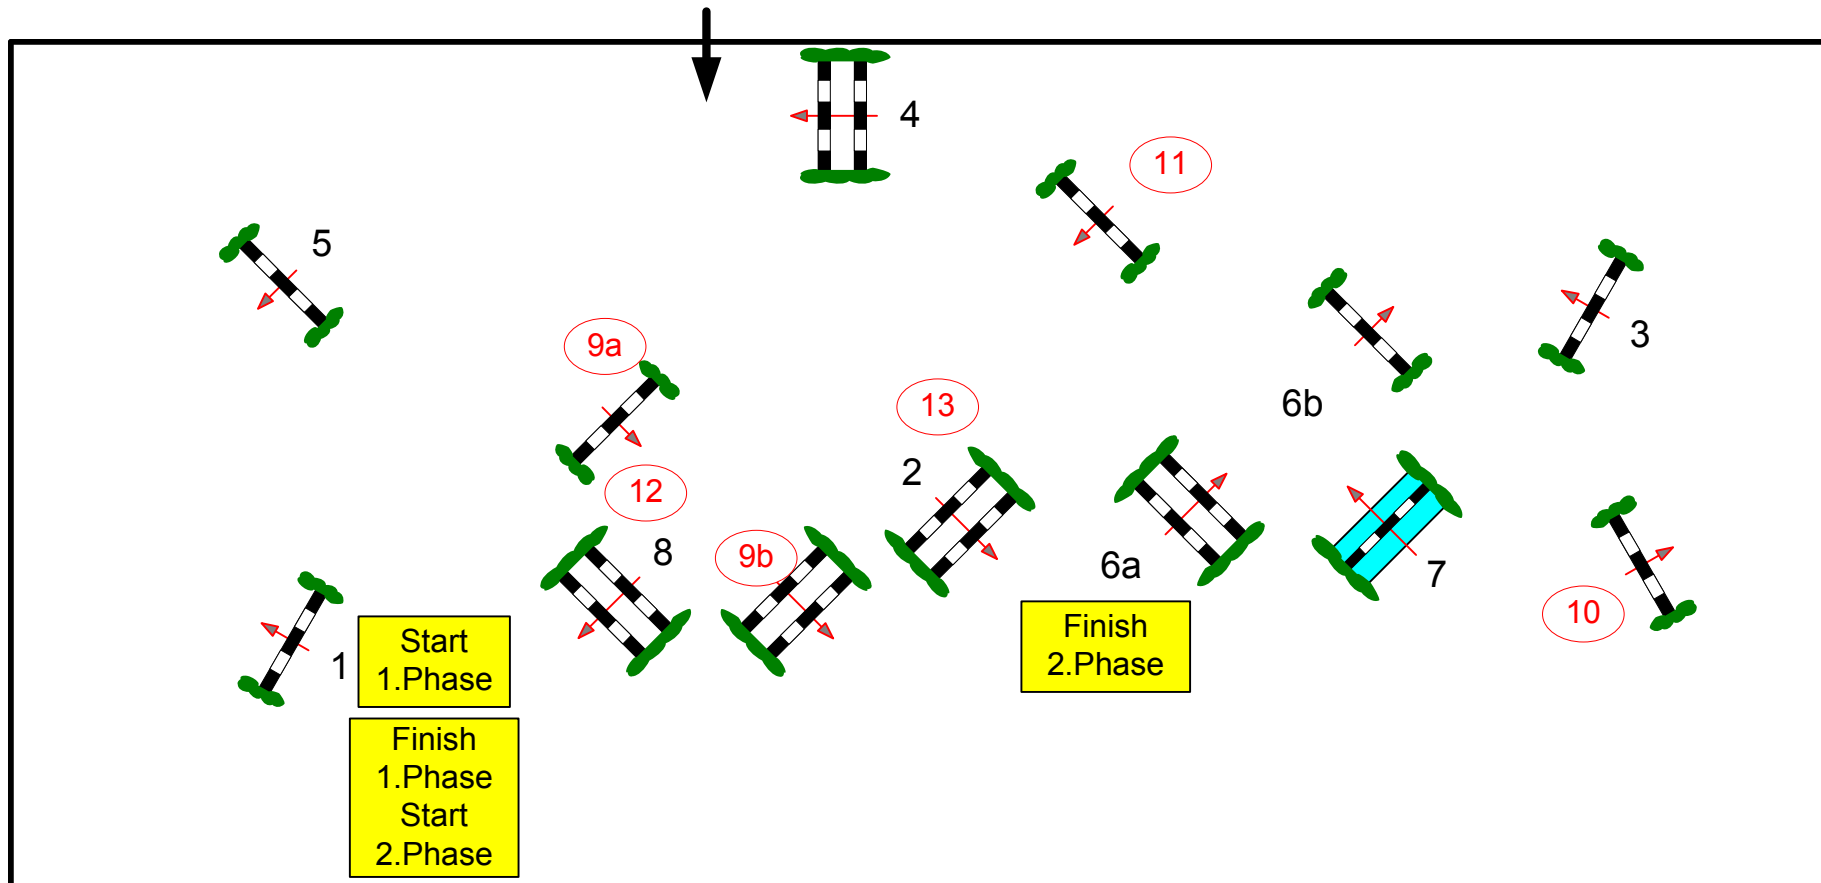

CSI2* Sauldorf-Boll 2012

Class No.: 14

Youngster Tour

Competition in two Phases

Samstag, 10. November 2012

Start: 10:00

Table: C
National RG:
FEI RG / Art. 274.5.3
Height: 1,30 m

Speed: 350 m/min
Length: 310 m
Time allowed: 54 sec
Time limit: 108 sec

Obstacles: 8
Efforts: 9
Penalty sec:
Closed combination:

2nd Phase: 9-13
Length: 210 m
Time allowed: 36 sec
Time limit: 72 sec

2nd Jump-off:
Length: 0 m
Time allowed: 0 sec
Time limit: 0 sec

Jury

Course Designer
Hans Dussler (GER)