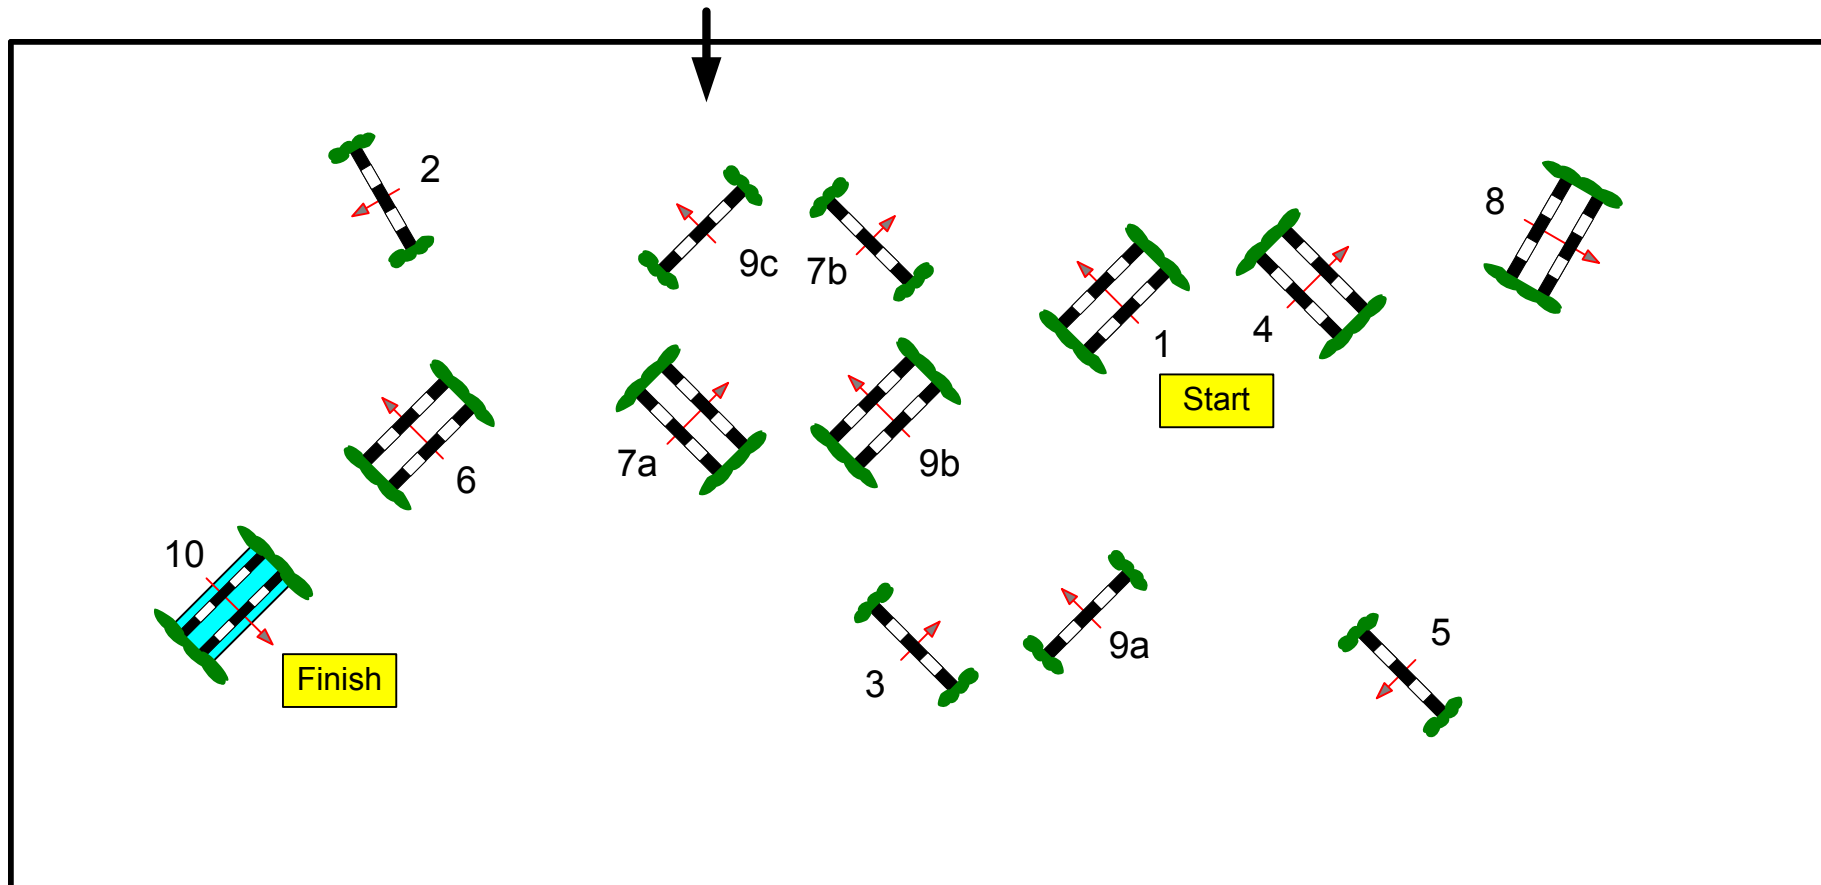

CSI2* Sauldorf-Boll 2012

Class No.: 15

Youngster Tour

Competition with one jump-off

Sonntag, 11. November 2012

Start: 10:00

Table: A
National RG:
FEI RG / Art. 238.2.2
Height: 1,30 m

Speed: 350 m/min
Length: 380 m
Time allowed: 66 sec
Time limit: 132 sec

Obstacles: 10
Efforts: 13
Penalty sec:
Closed combination:

1st Jump-off: 6,3,4,1,2,7a,7b,5
Length: 250 m
Time allowed: 43 sec
Time limit: 86 sec

2nd Jump-off: 0 m
Length: 0 m
Time allowed: 0 sec
Time limit: 0 sec