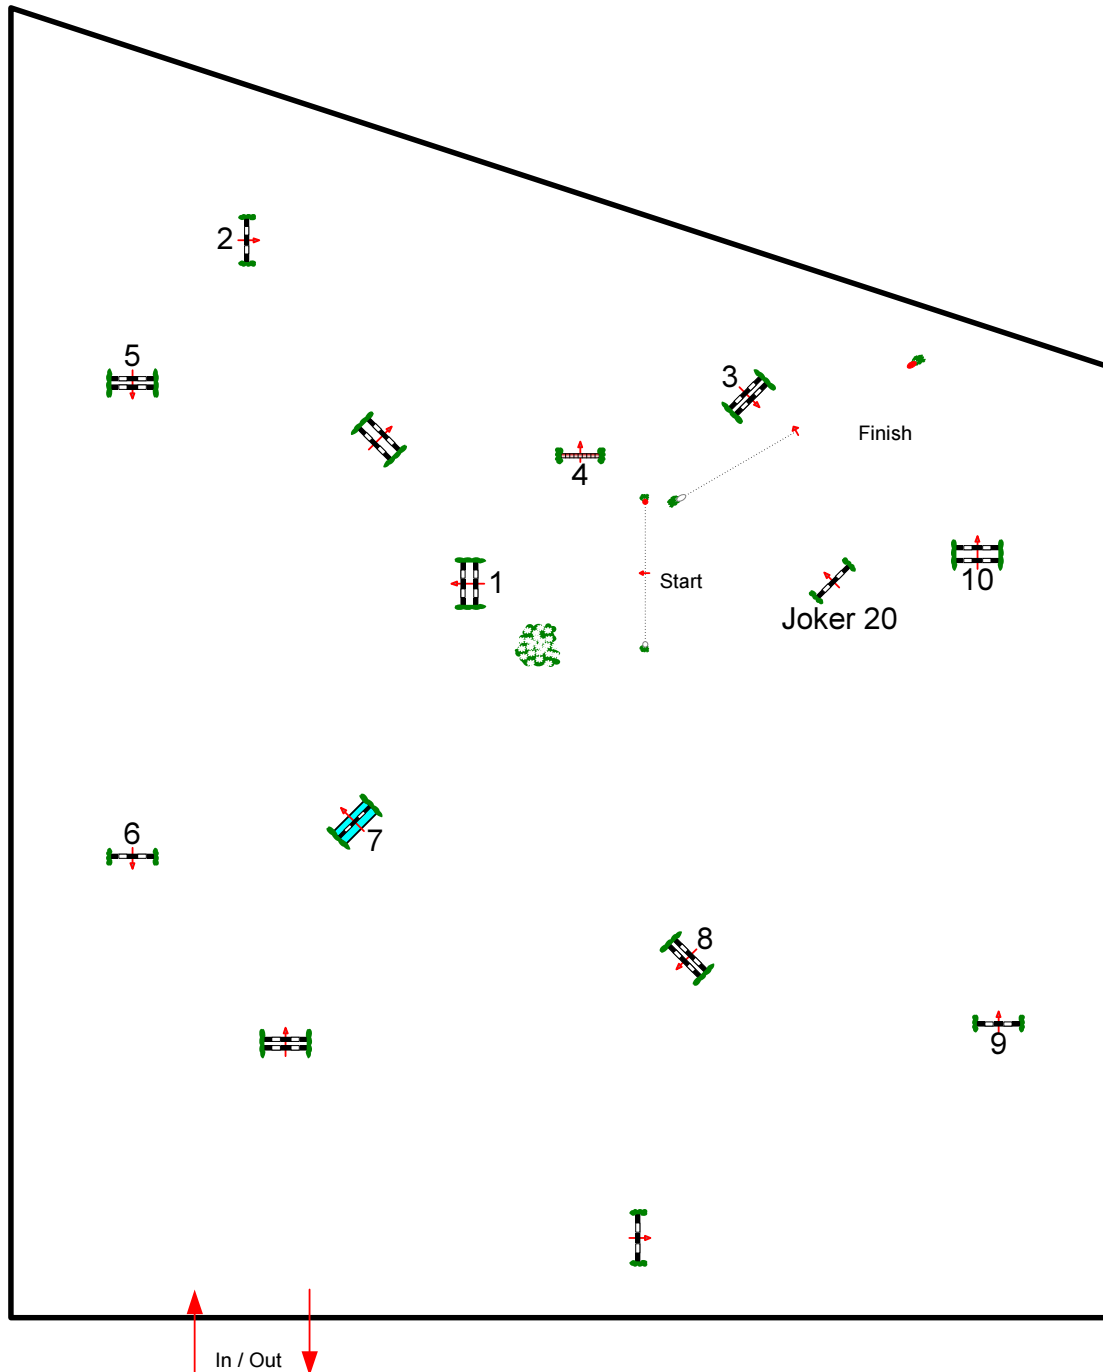

Int.Pöttmes Gut Sedlbrunn

Class No.: 12 International Competition Accumulator Competition
Sonntag, 5. Mai 2013 Start: 11:00

Table: A
National RG:
FEI RG / Art. Against the Clock
Height: 1,20 m

Speed: 350 m/min
Length: 460 m
Time allowed: 79 sec
Time limit: 158 sec

Obstacles: 10
Efforts: 10
Penalty sec:
Closed combination:

1st Jump-off: 320 m
Length: 320 m
Time allowed: 55 sec
Time limit: 110 sec

JUN

Course Designer: Marins Vos Ned.
Anne Günter Ger.
Helmut Raatz Ger.
Paul Coninx Bel.