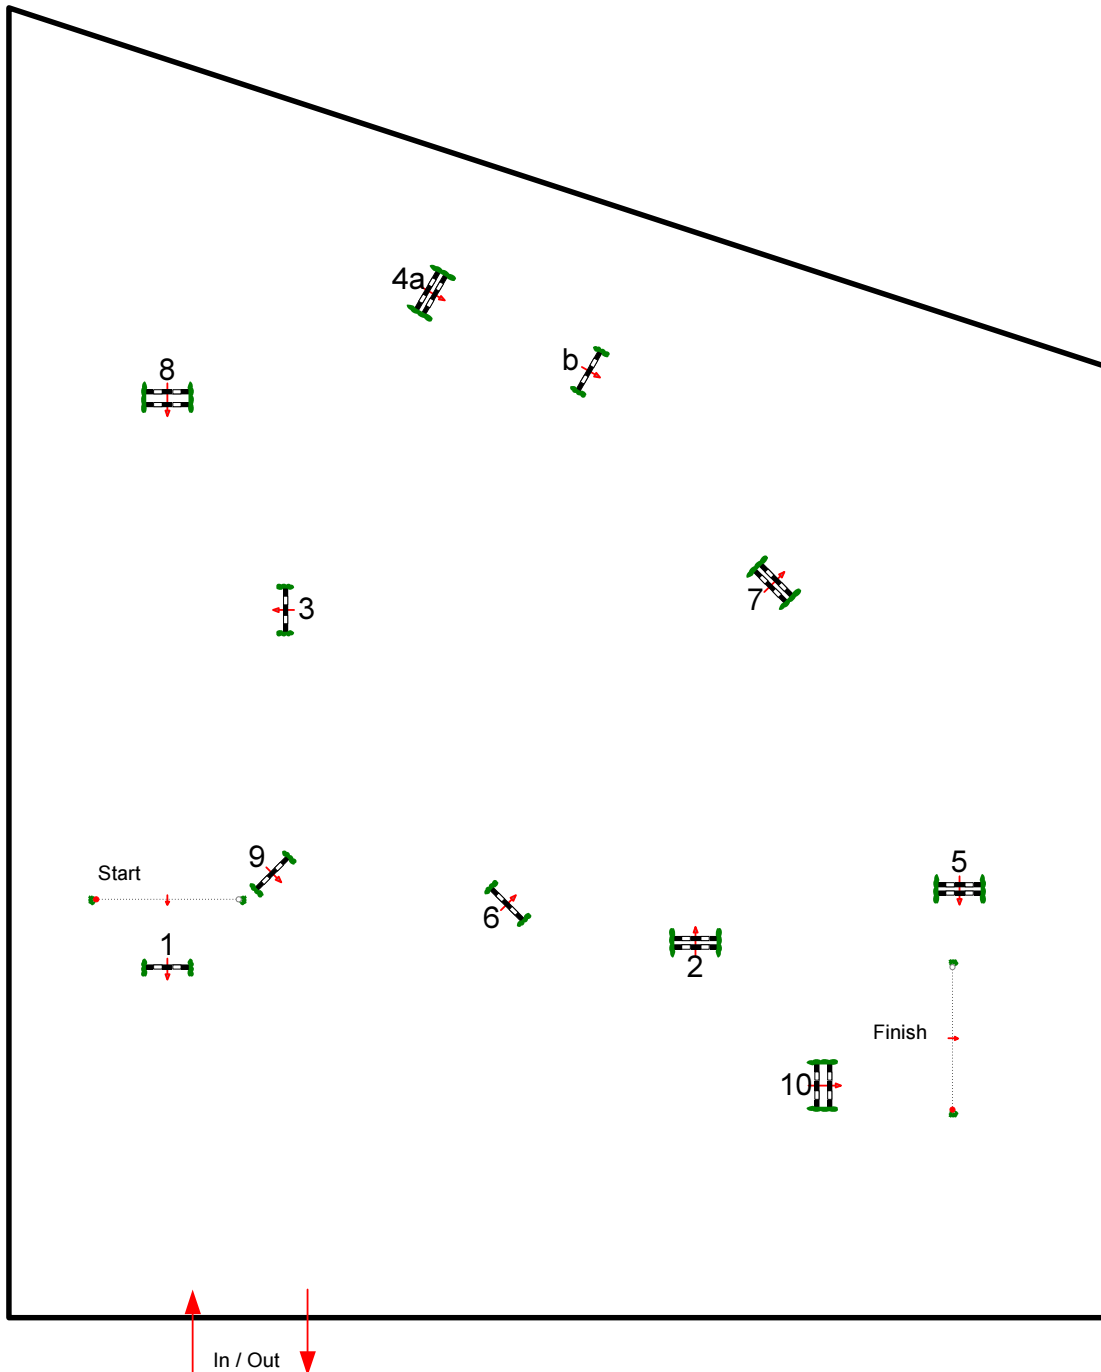

Int.Pöttmes Gut Sedlbrunn

Class No.: 17-20

Stilprüfung

Mittwoch, 1. Mai 2013

Start: 9:30

Table: A
National RG:
FEI RG / Art.
Height: 0.85-0,95 m

Speed: 350 m/min
Length: 470 m
Time allowed: 81 sec
Time limit: 162 sec

Obstacles: 10
Efforts: 11
Penalty sec:
Closed combination:

1st Jump-off:
Length: 0 m
Time allowed: 0 sec
Time limit: 0 sec

JUNY

Course Designer: