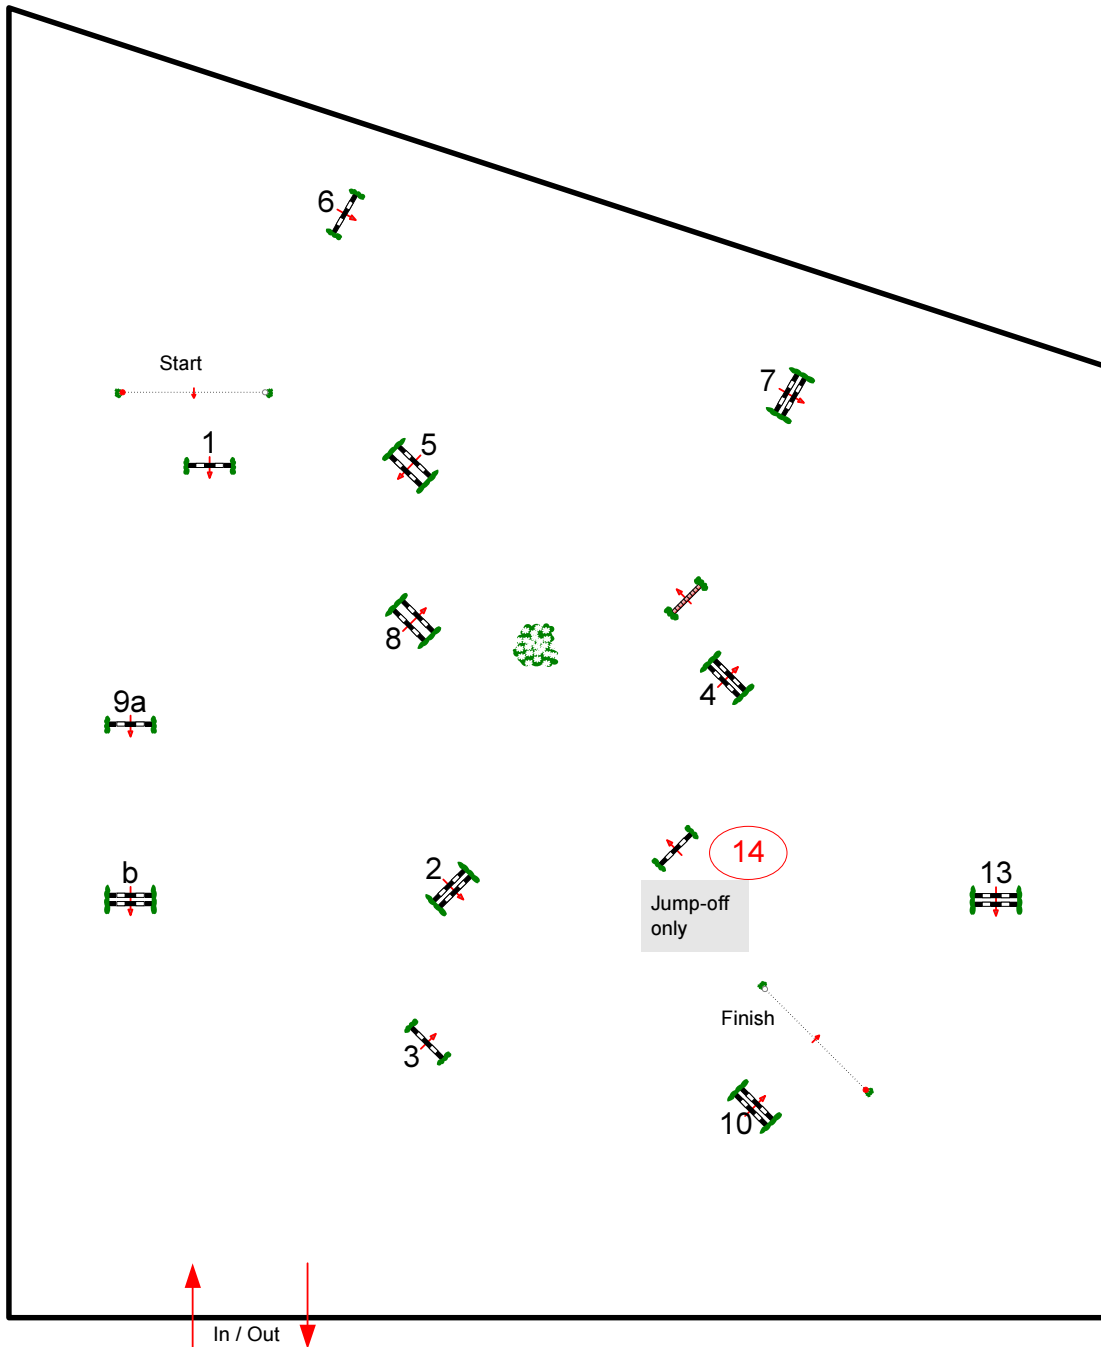

# Int.Pöttmes Gut Sedlbrunn

Class No.: 22 National Competition  
Sonntag, 5. Mai 2013

Competition with one jump-off  
Start: 17:00

Table: A  
National RG: Pony spring prüfung  
FEI RG / Art. KI A\*\*  
Height: 1,05 m

Speed: 350 m/min  
Length: 450 m  
Time allowed: 78 sec  
Time limit: 156 sec

Obstacles: 10  
Efforts: 11  
Penalty sec:  
Closed combination:

1st Jump-off: 1-2-3-9a-9b-14-13.  
Length: 320 m  
Time allowed: 55 sec  
Time limit: 110 sec