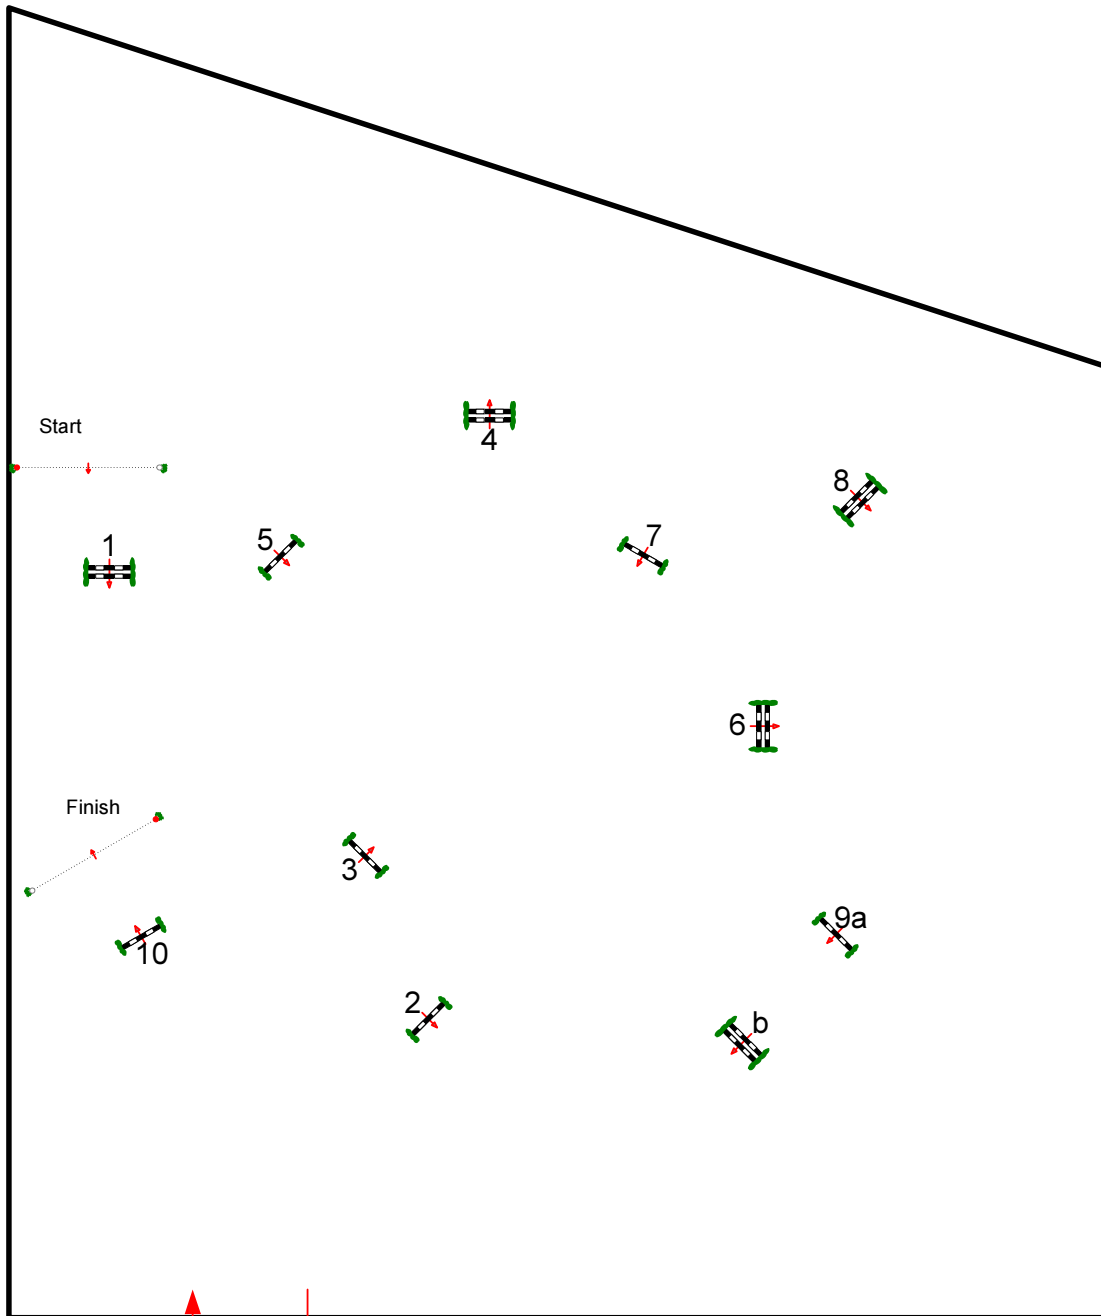

Int.Pöttmes Gut Sedlbrunn

Class No.: 23 Springpferdeprüfung
2013

Donnerstag, 2. Mai

Start: 9:00

Table: A
National RG:
FEI RG / Art. 363-1
Height: 1.05 m

Speed: 350 m/min
Length: 450 m
Time allowed: 78 sec
Time limit: 156 sec

Obstacles: 10
Efforts: 11
Penalty sec:
Closed combination:

1st Jump-off:
Length: 0 m
Time allowed: 0 sec
Time limit: 0 sec

In / Out

JUN

Course Designer: Marinus Vos
Anne- Kathrin Günther