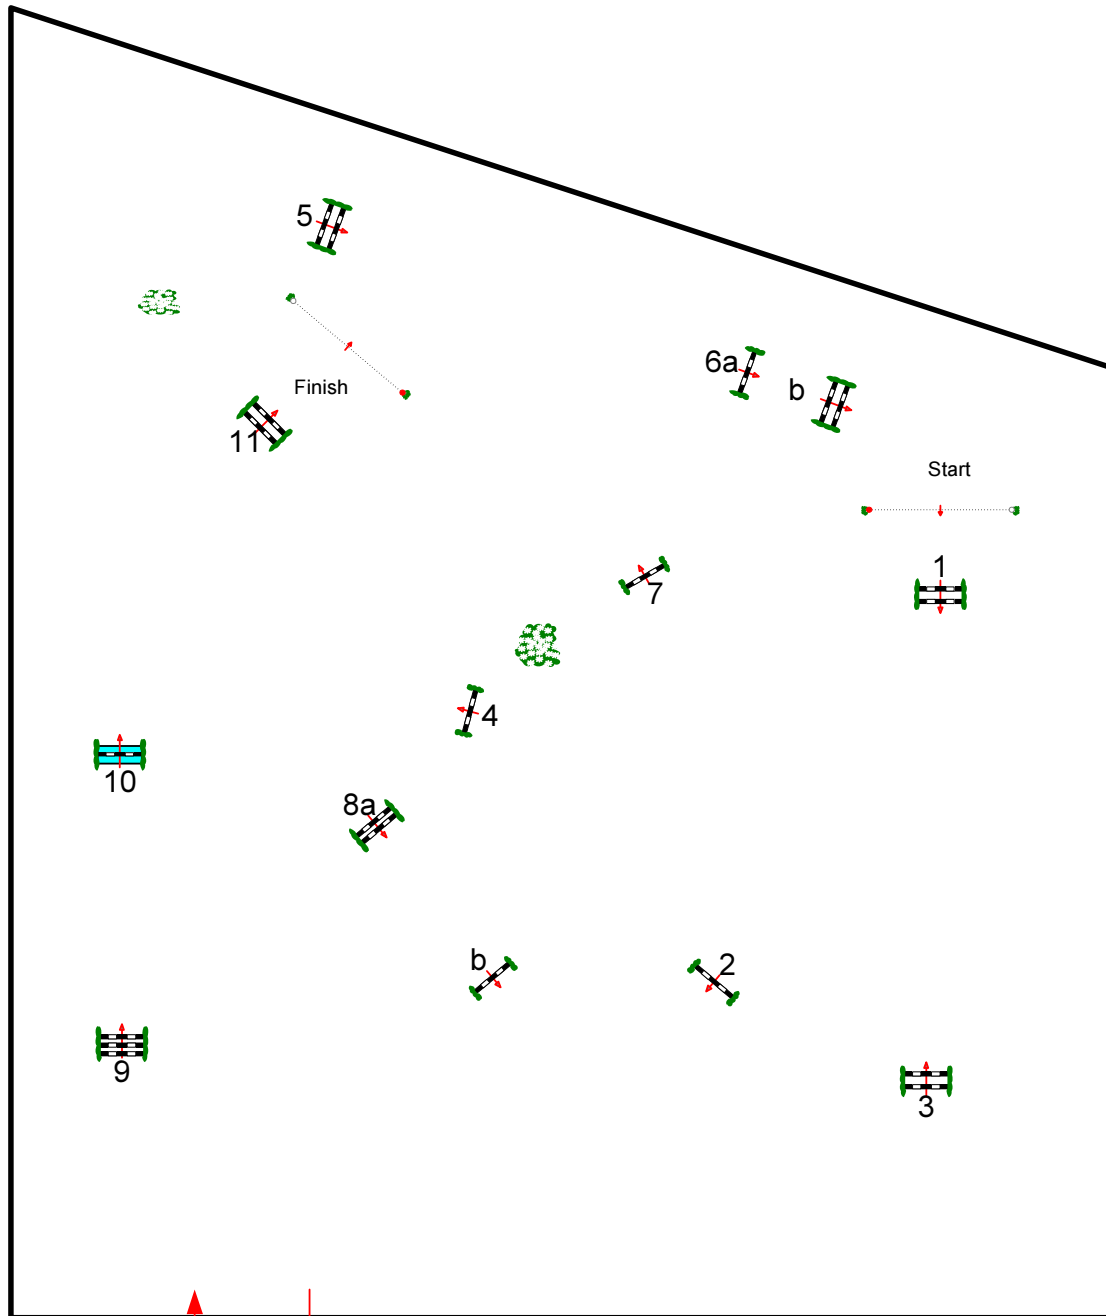

Int.Pöttmes Gut Sedlbrunn

Class No.: 38 National Competition
Samstag, 4. Mai 2013

501,A.1
Start: 17:00

Table: A
National RG:
FEI RG / Art.
Height: 1,40 m

Speed: 350 m/min
Length: 420 m
Time allowed: 72 sec
Time limit: 144 sec

Obstacles: 11
Efforts: 13
Penalty sec:
Closed combination:

1st Jump-off:
Length: 0 m
Time allowed: 0 sec
Time limit: 0 sec

In / Out

JULY

Course Designer: