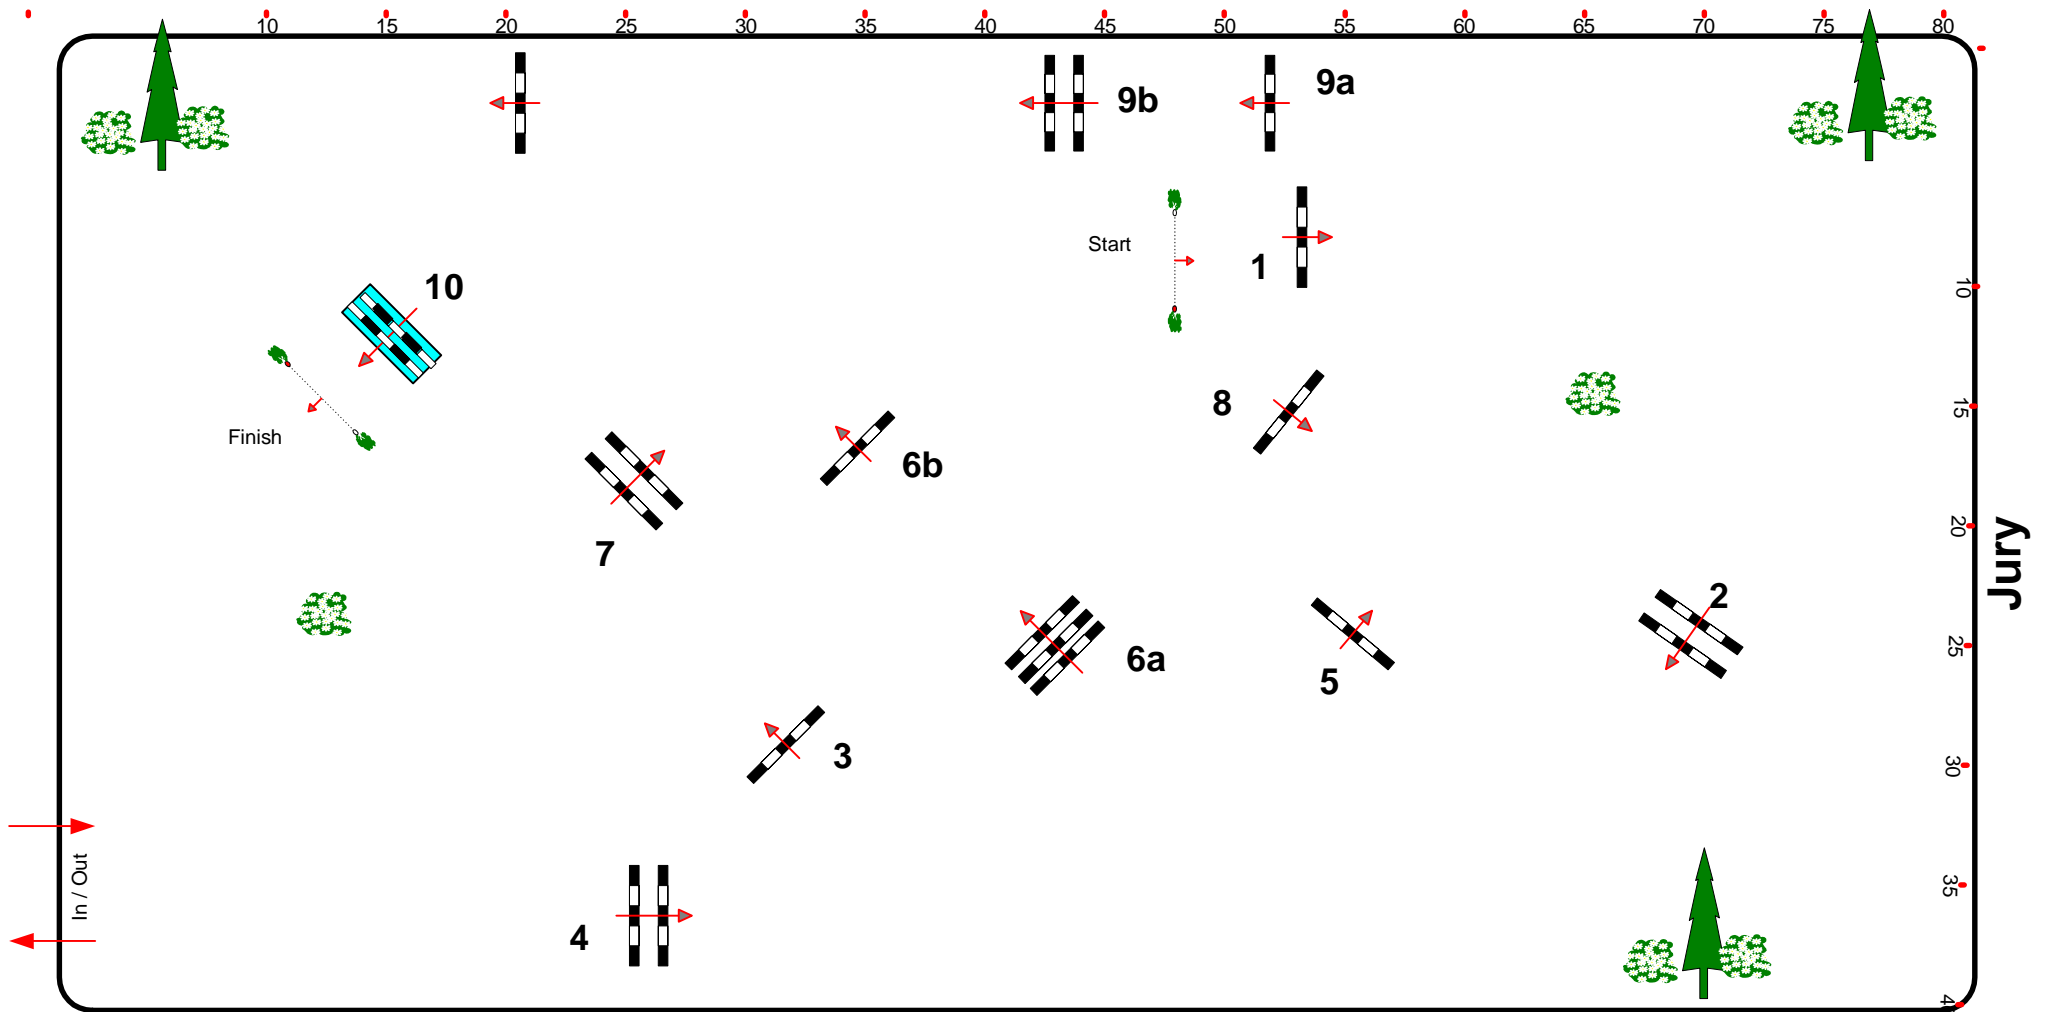

CSI 2*/1*/YH/Am Kreuth 21. - 24.11.2013

Class No.: 2

CSI YH 1*

Competition against the clock

Freitag, 22. November 2013

Start: 11:15

Table: A
National RG:
FEI RG / Art. 238.2.1
Height: 1,15 m

Speed: 350 m/min
Length: 430 m
Time allowed: 74 sec
Time limit: 148 sec

Obstacles: 10
Efforts: 12
Penalty sec:
Closed combination:

1st Jump-off:
Length: 0 m
Time allowed: 0 sec
Time limit: 0 sec

Course Designer
Sailer/Boost/Bühling