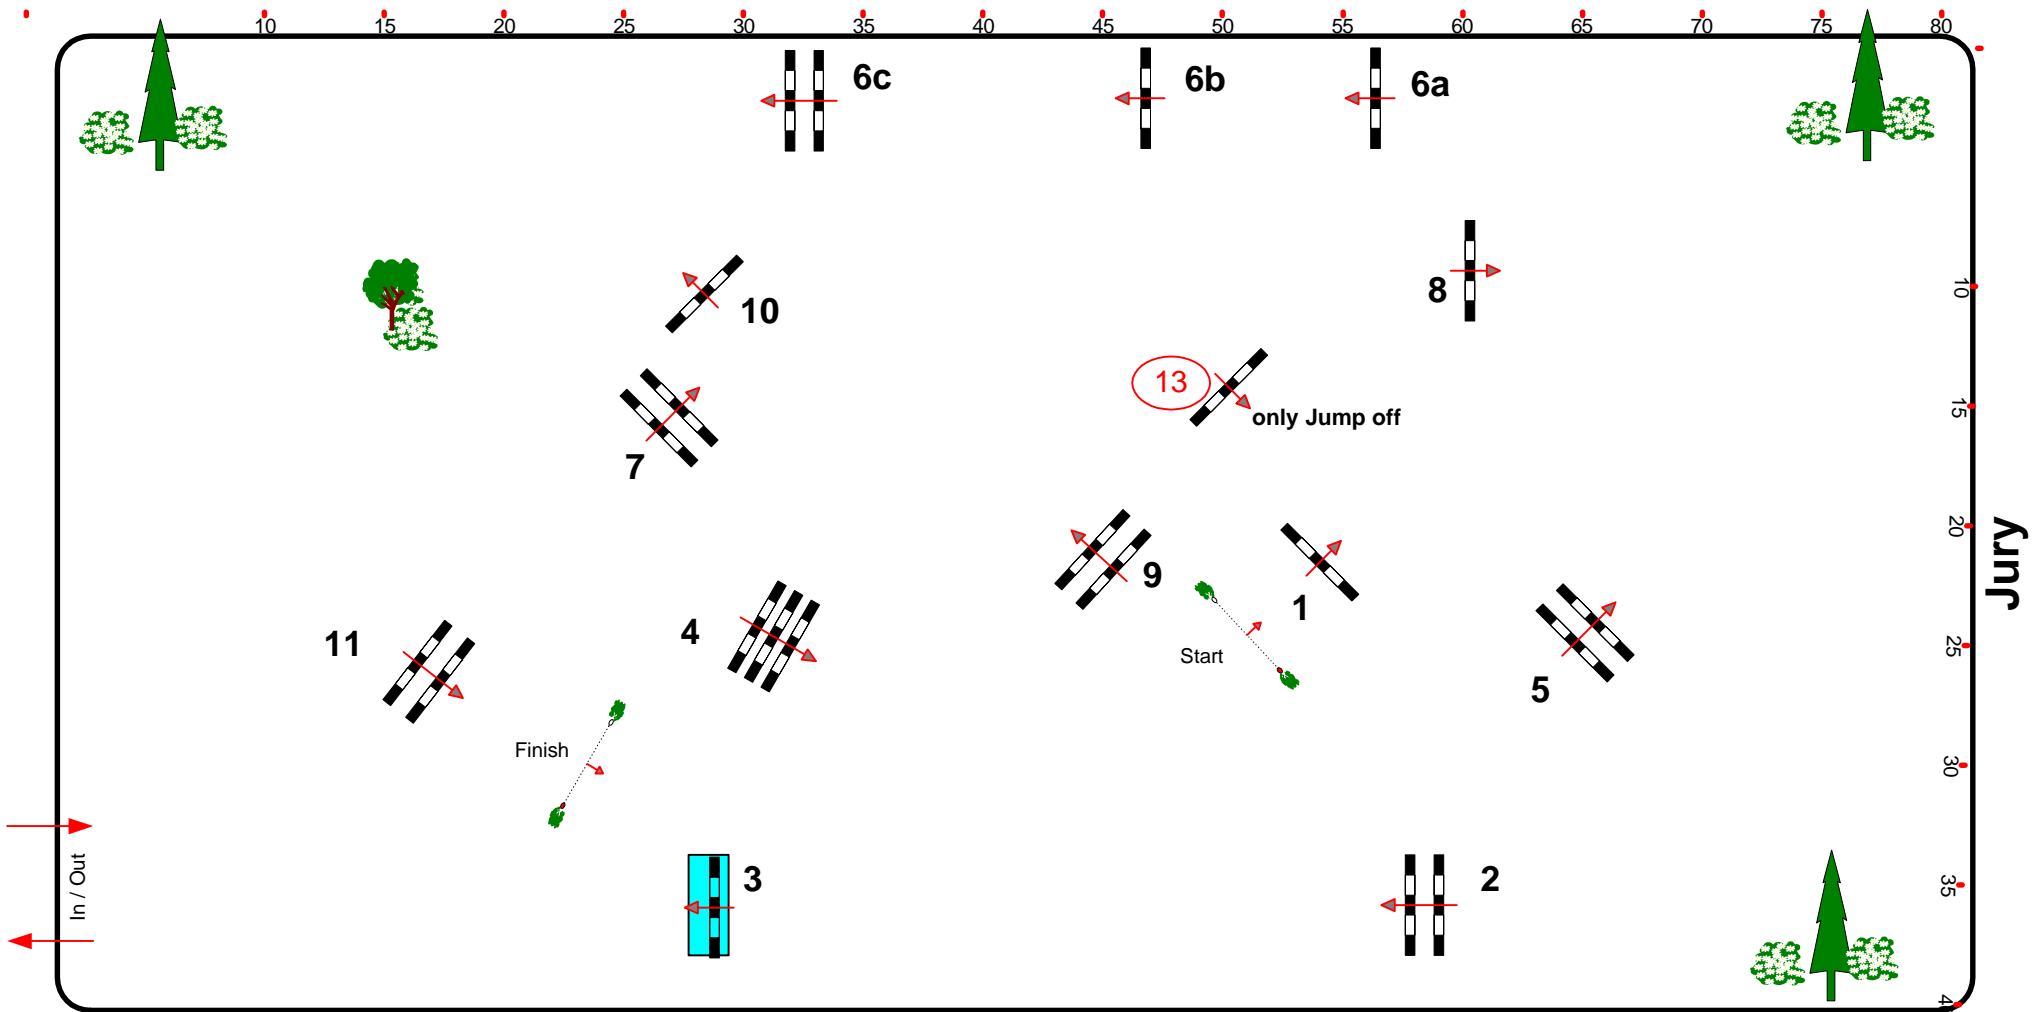

# CSI 2\*/1\*/YH/Am Kreuth 21. - 24.11.2013

Class No.: 6

CSI YH 1\*

Competition with one jump-off

Samstag, 23. November 2013

Start: 14:30

Table: A  
National RG:  
FEI RG / Art. 238.2.2  
Height: 1,30 m

Speed: 350 m/min  
Length: 420 m  
Time allowed: 72 sec  
Time limit: 144 sec

Obstacles: 11  
Efforts: 13  
Penalty sec:  
Closed combination:

1st Jump-off: 13,6b,6c,7,3,4,5  
Length: 280 m  
Time allowed: 48 sec  
Time limit: 96 sec

Course Designer  
Sailer/Boost/Bühling (GER)