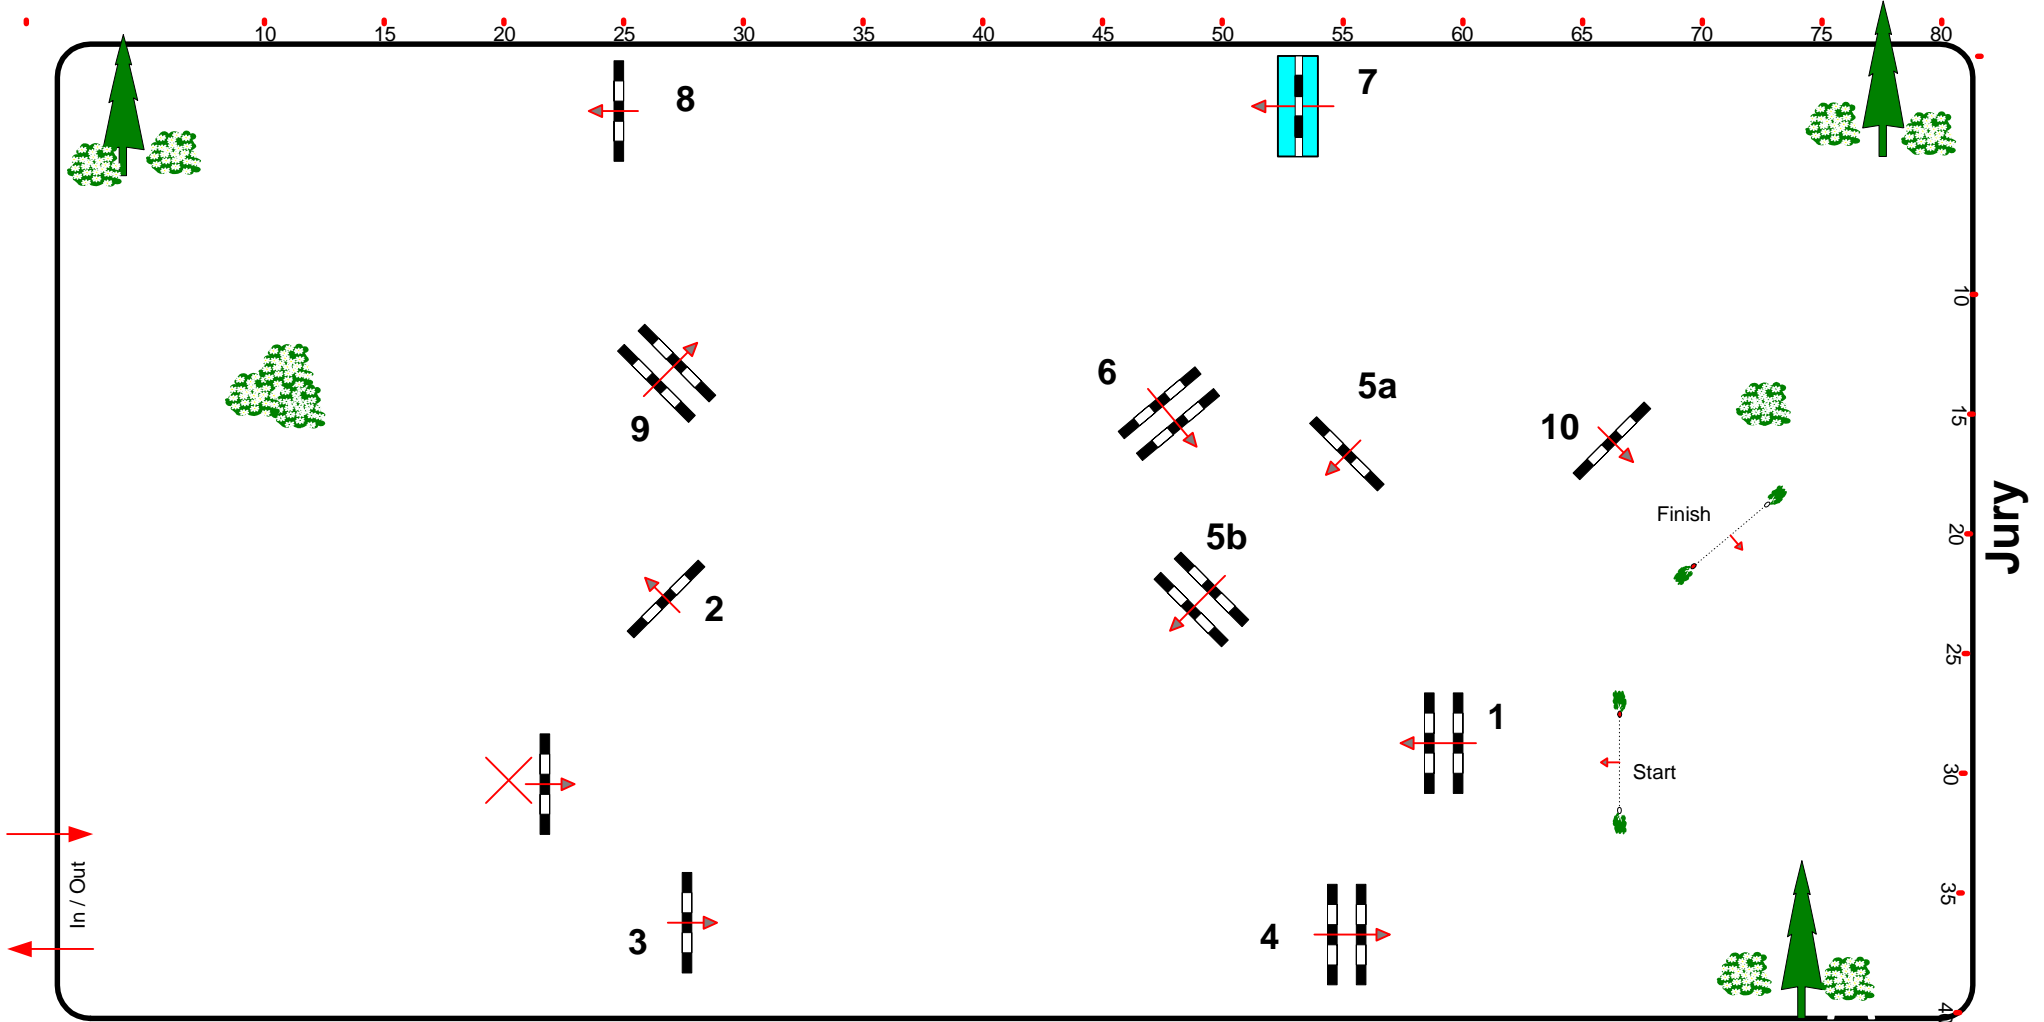

7

CSI 2*/1*/YH/Am Kreuth 21. - 24.11.2013

Class No.: 7

Amateure

Competition against the clock

Donnerstag, 21. November 2013

Start: 14:00

Table: A
National RG:
FEI RG / Art. 238.2.1
Height: 1,05 m

Speed: 350 m/min
Length: 430 m
Time allowed: 74 sec
Time limit: 148 sec

Obstacles: 10
Efforts: 11
Penalty sec:
Closed combination:

1st Jump-off:
Length: 0 m
Time allowed: 0 sec
Time limit: 0 sec

Jury

Course Designer
Johann Sailer
Roland Boost