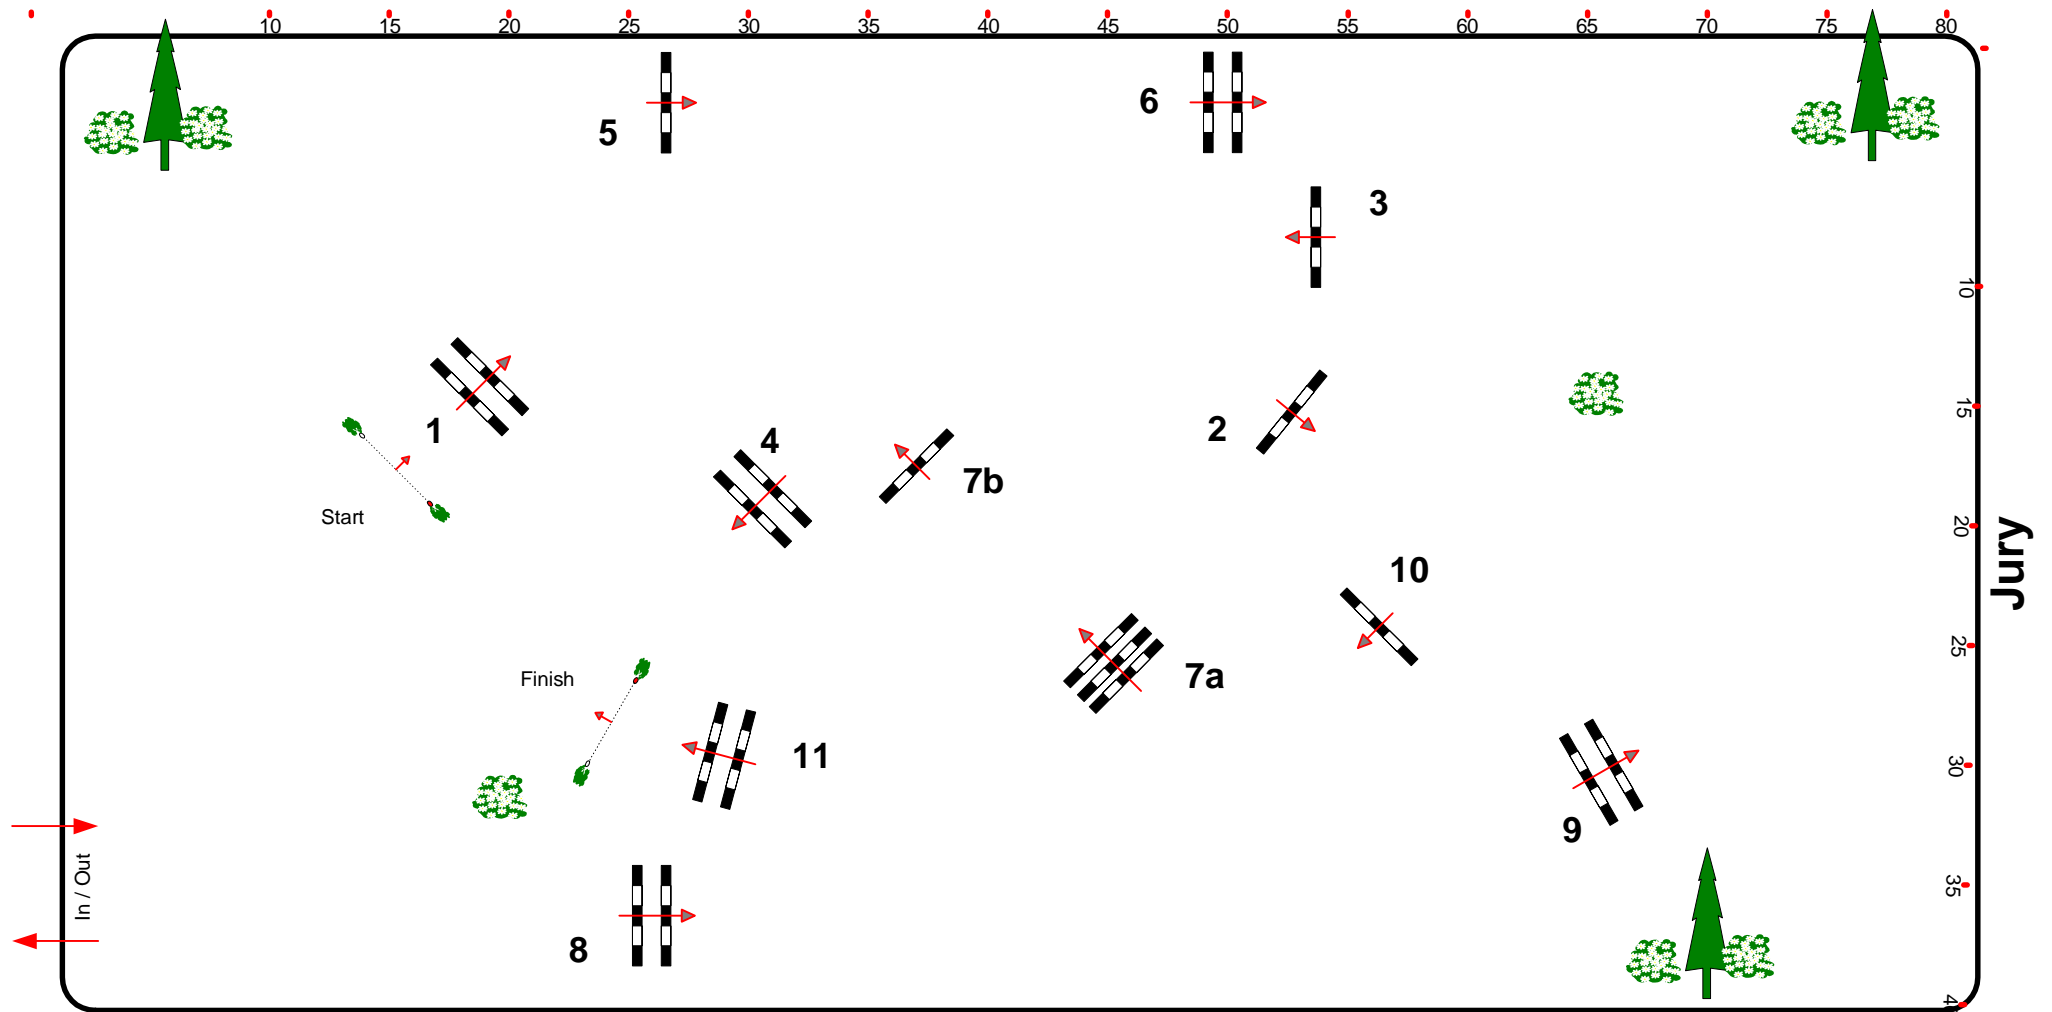

Class No.: 8

CSI Amateur

Competition against the clock

Freitag, 22. November 2013

Start: 13:00

Table: A
National RG:
FEI RG / Art. 238.2.1
Height: 1,15 m

Speed: 350 m/min
Length: 430 m
Time allowed: 74 sec
Time limit: 148 sec

Obstacles: 11
Efforts: 12
Penalty sec:
Closed combination:

1st Jump-off:
Length: 0 m
Time allowed: 0 sec
Time limit: 0 sec

Course Designer
Sailer/Boost/Bühling