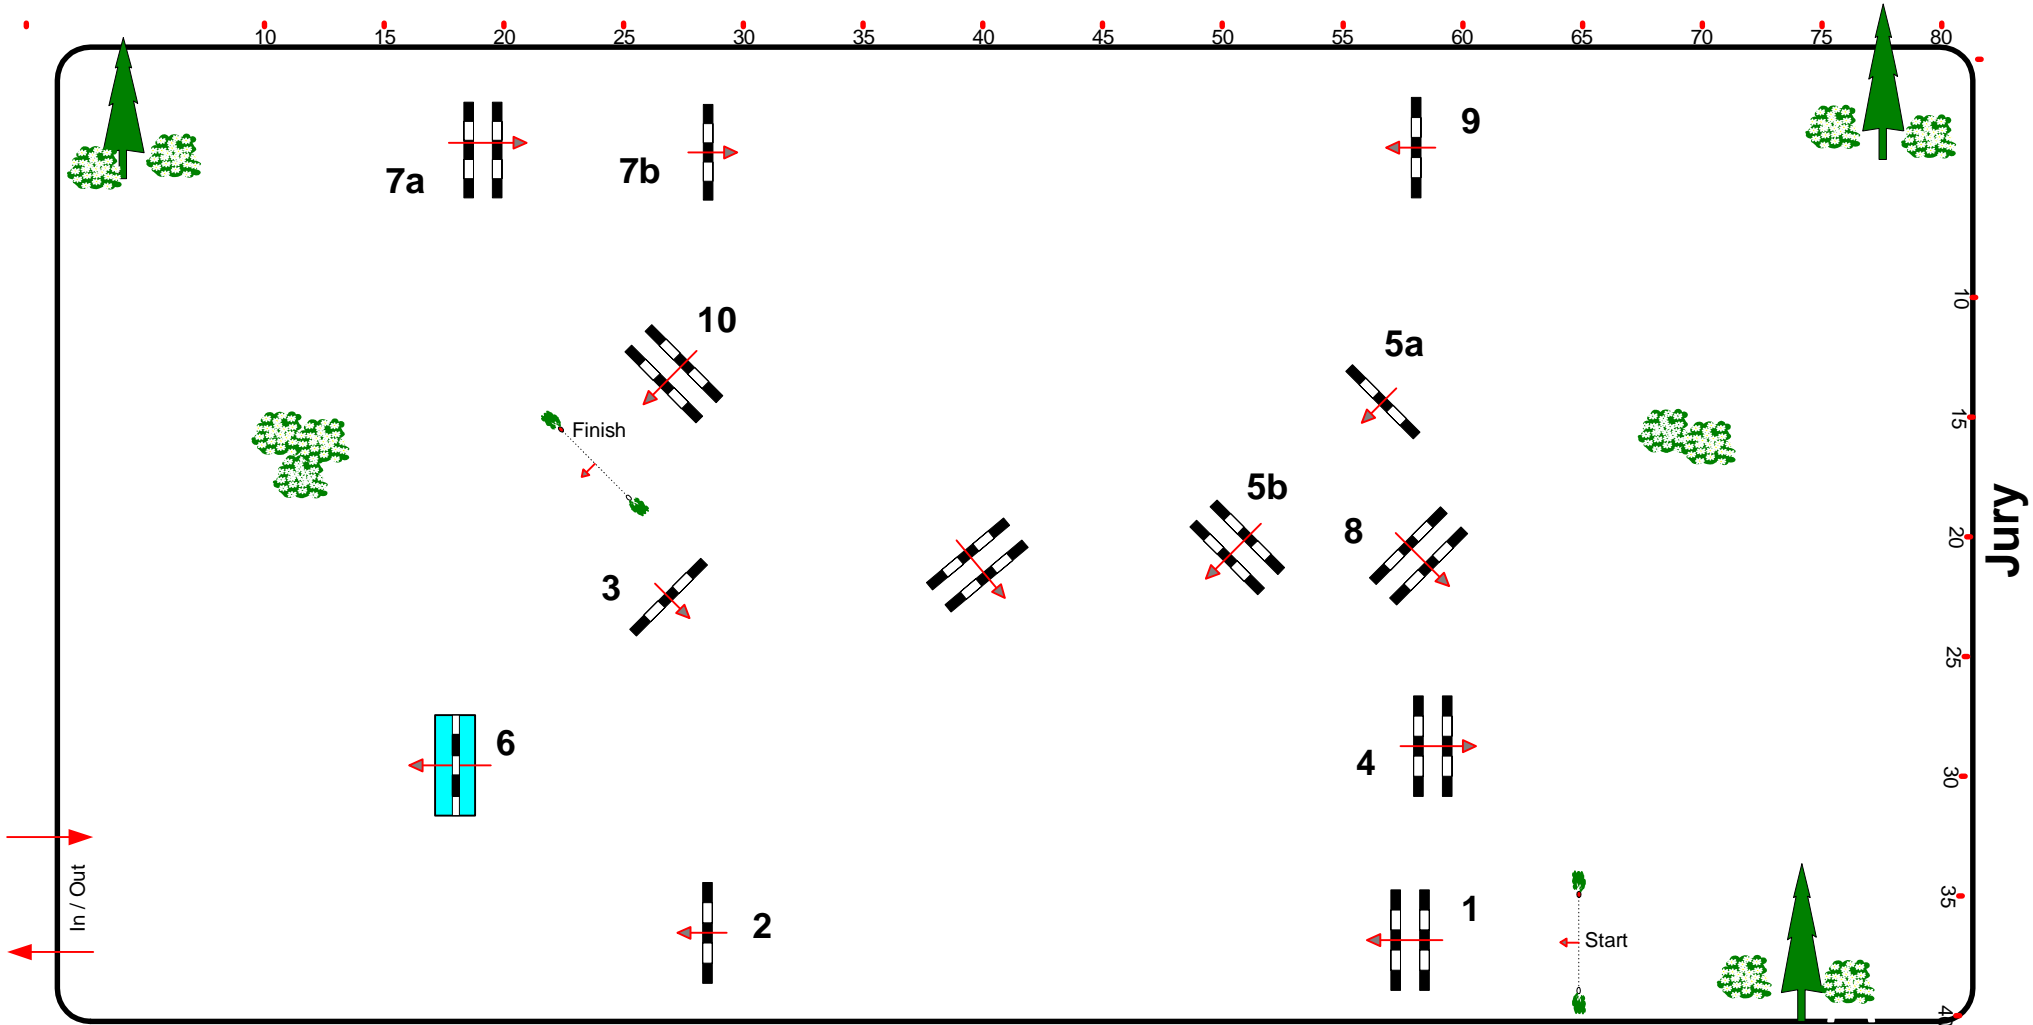

CSI 2*/1*/YH/Am Kreuth 21. - 24.11.2013

Class No.: 11

Amateur Big Tour

Competition against the clock

Donnerstag, 21. November 2013

Start: 18:00

Table: A
National RG:
FEI RG / Art. 238.2.1
Height: 1,15 m

Speed: 350 m/min
Length: 390 m
Time allowed: 67 sec
Time limit: 134 sec

Obstacles: 10
Efforts: 12
Penalty sec:
Closed combination:

1st Jump-off:
Length: 0 m
Time allowed: 0 sec
Time limit: 0 sec

Course Designer
Johann Sailer
Roland Boost