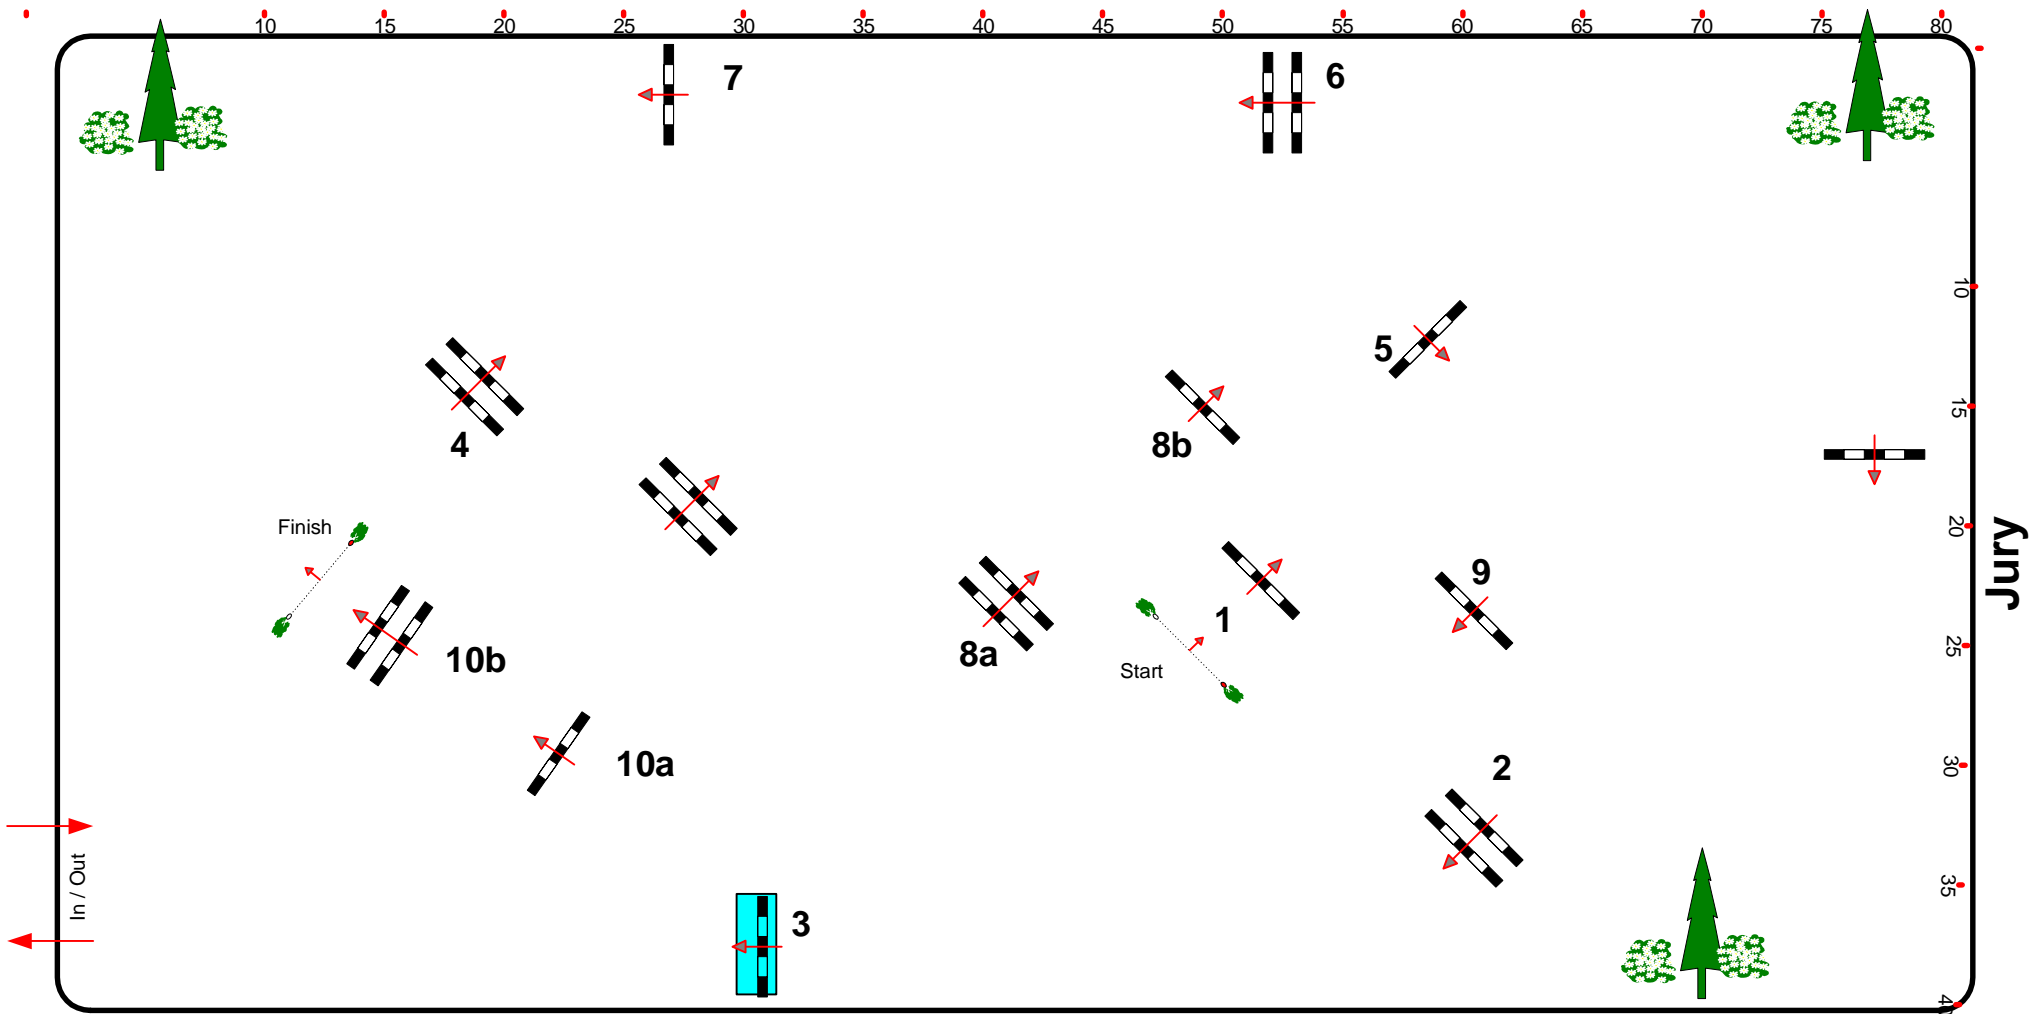

# CSI 2\*/1\*/YH/Am Kreuth 21. - 24.11.2013

Class No.: 12

CSI Amateur

Competition against the clock

Freitag, 22. November 2013

Start: 16:30

Table: A  
National RG:  
FEI RG / Art. 238.2.1  
Height: 1,25 m

Speed: 350 m/min  
Length: 430 m  
Time allowed: 74 sec  
Time limit: 148 sec

Obstacles: 10  
Efforts: 12  
Penalty sec:  
Closed combination:

1st Jump-off:  
Length: 0 m  
Time allowed: 0 sec  
Time limit: 0 sec

Course Designer  
Sailer/Boost/Bühling/Gutwald