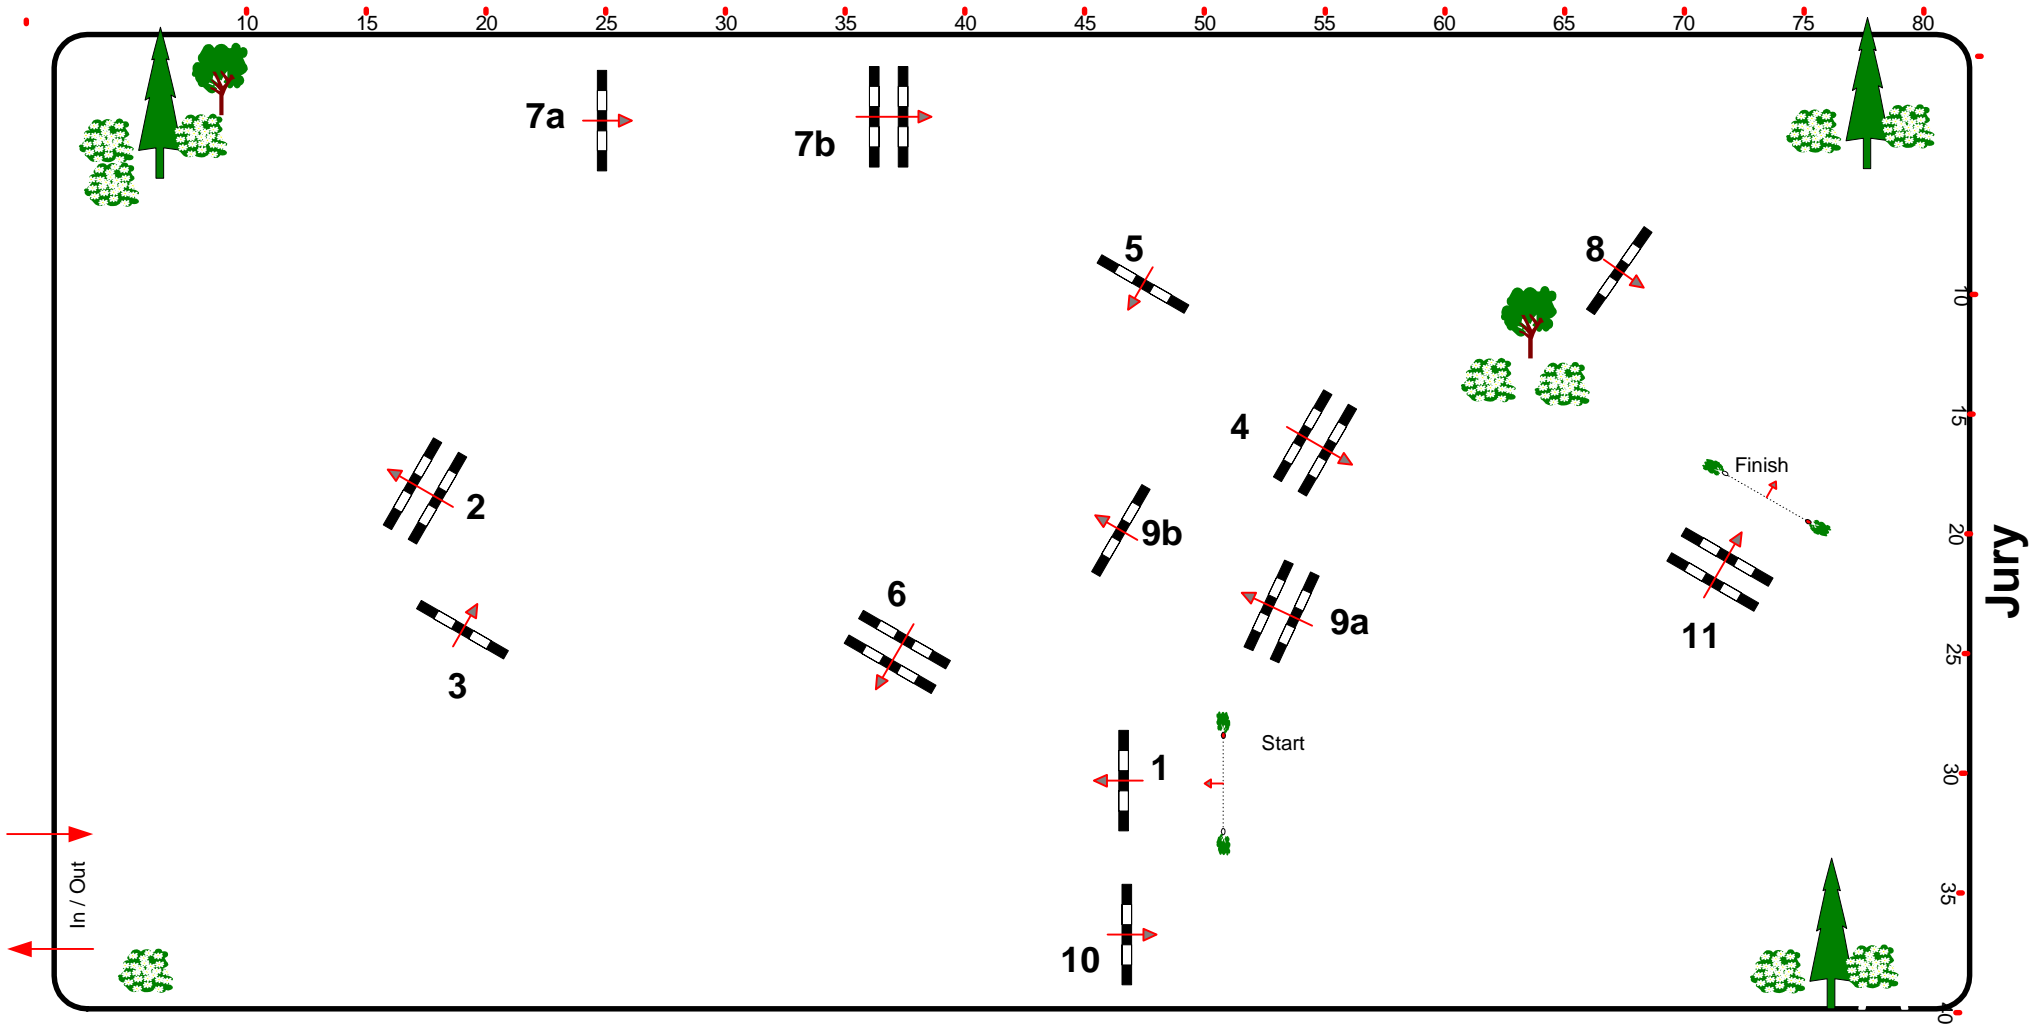

# CSI 2\*/1\*/YH/Am Kreuth 21. - 24.11.2013

Class No.: 14

CSI Amateur

Competition against the clock

Sonntag, 24. November 2013

Start: 16:30

Table: A  
National RG:  
FEI RG / Art. 238.2.1  
Height: 1,25 m

Speed: 350 m/min  
Length: 430 m  
Time allowed: 74 sec  
Time limit: 148 sec

Obstacles: 11  
Efforts: 13  
Penalty sec:  
Closed combination:

1st Jump-off:  
Length: 0 m  
Time allowed: 0 sec  
Time limit: 0 sec

Course Designer  
Sailer/Boost/Bühling (GER)