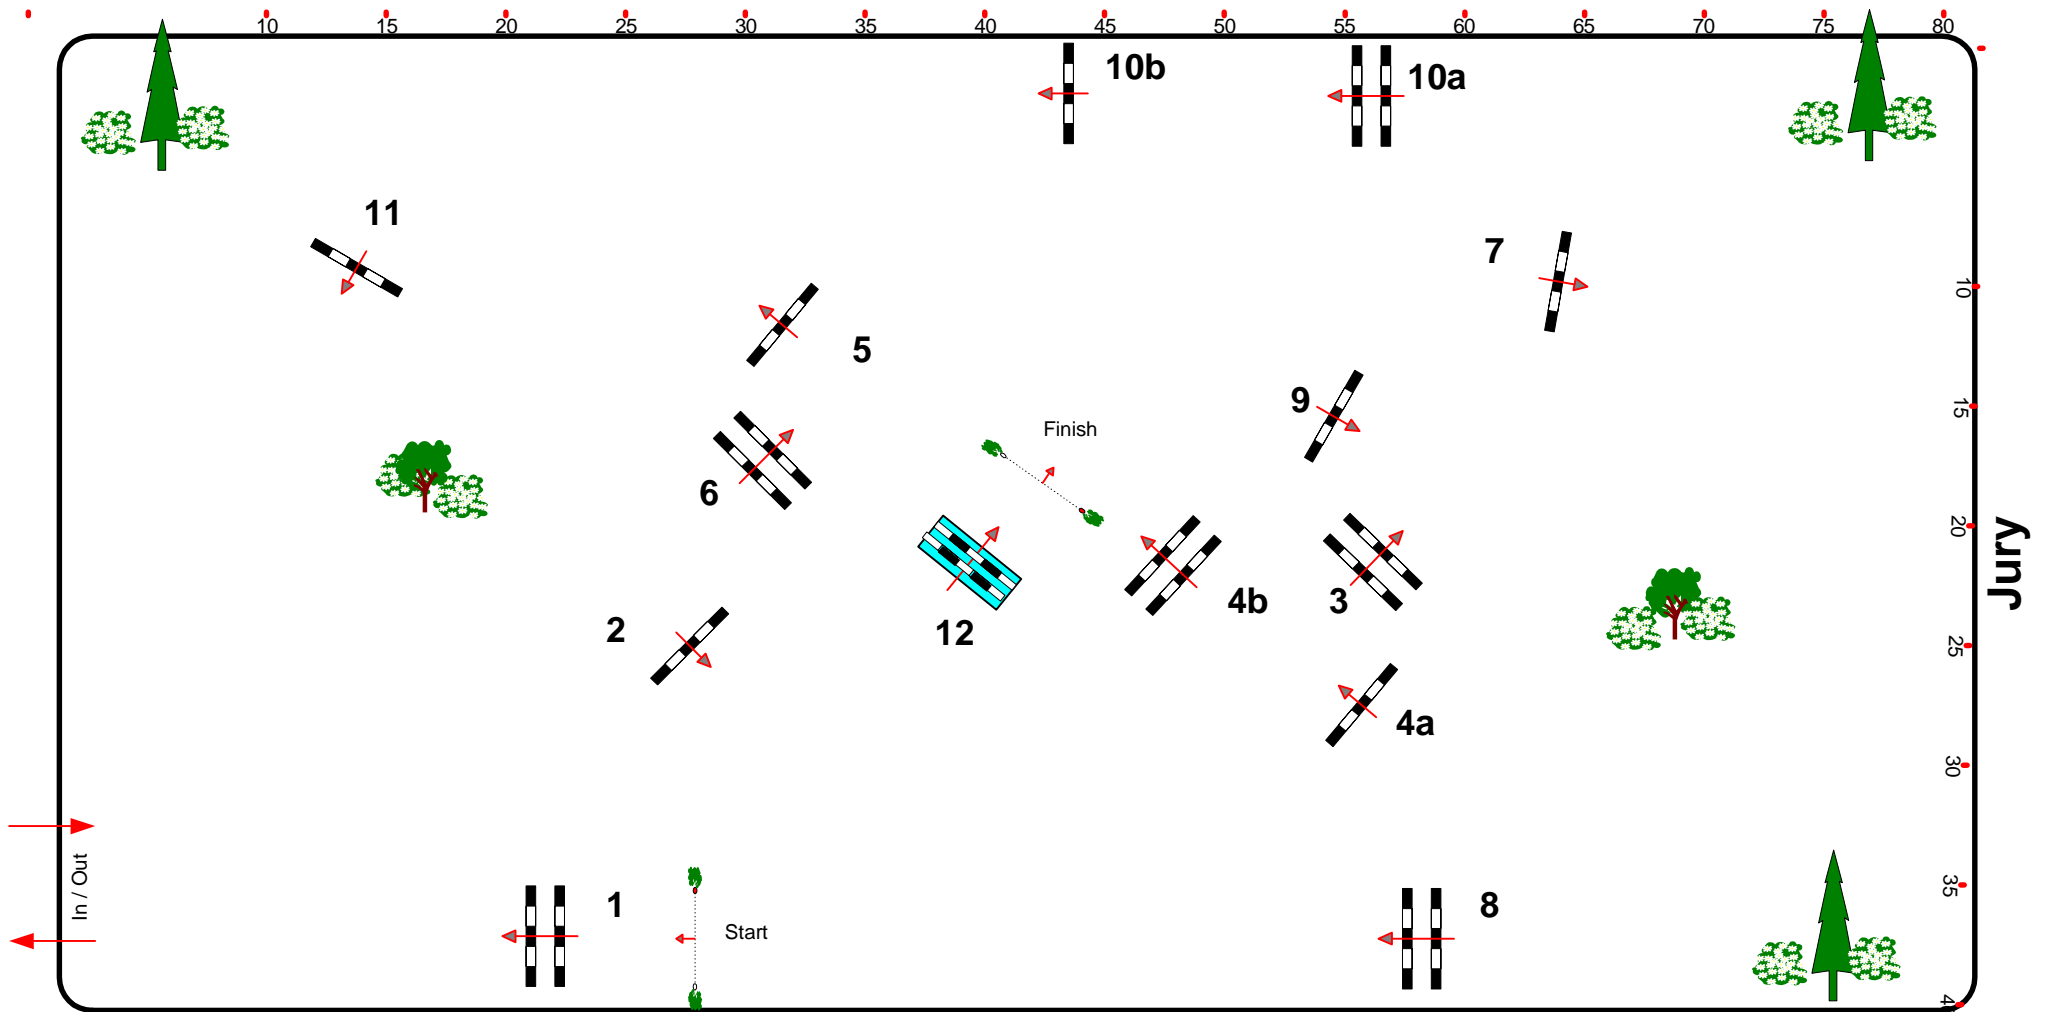

# CSI 2\*/1\*/YH/Am Kreuth 21. - 24.11.2013

Class No.: 19

CSI 2\*

Competition against the clock

Samstag, 23. November 2013

Start: 18:15

Table: A  
National RG:  
FEI RG / Art. 238.2.1  
Height: 1,35 m

Speed: 350 m/min  
Length: 440 m  
Time allowed: 76 sec  
Time limit: 152 sec

Obstacles: 12  
Efforts: 14  
Penalty sec:  
Closed combination:

1st Jump-off:  
Length: 0 m  
Time allowed: 0 sec  
Time limit: 0 sec

Course Designer  
Sailer/Boost/Bühling (GER)