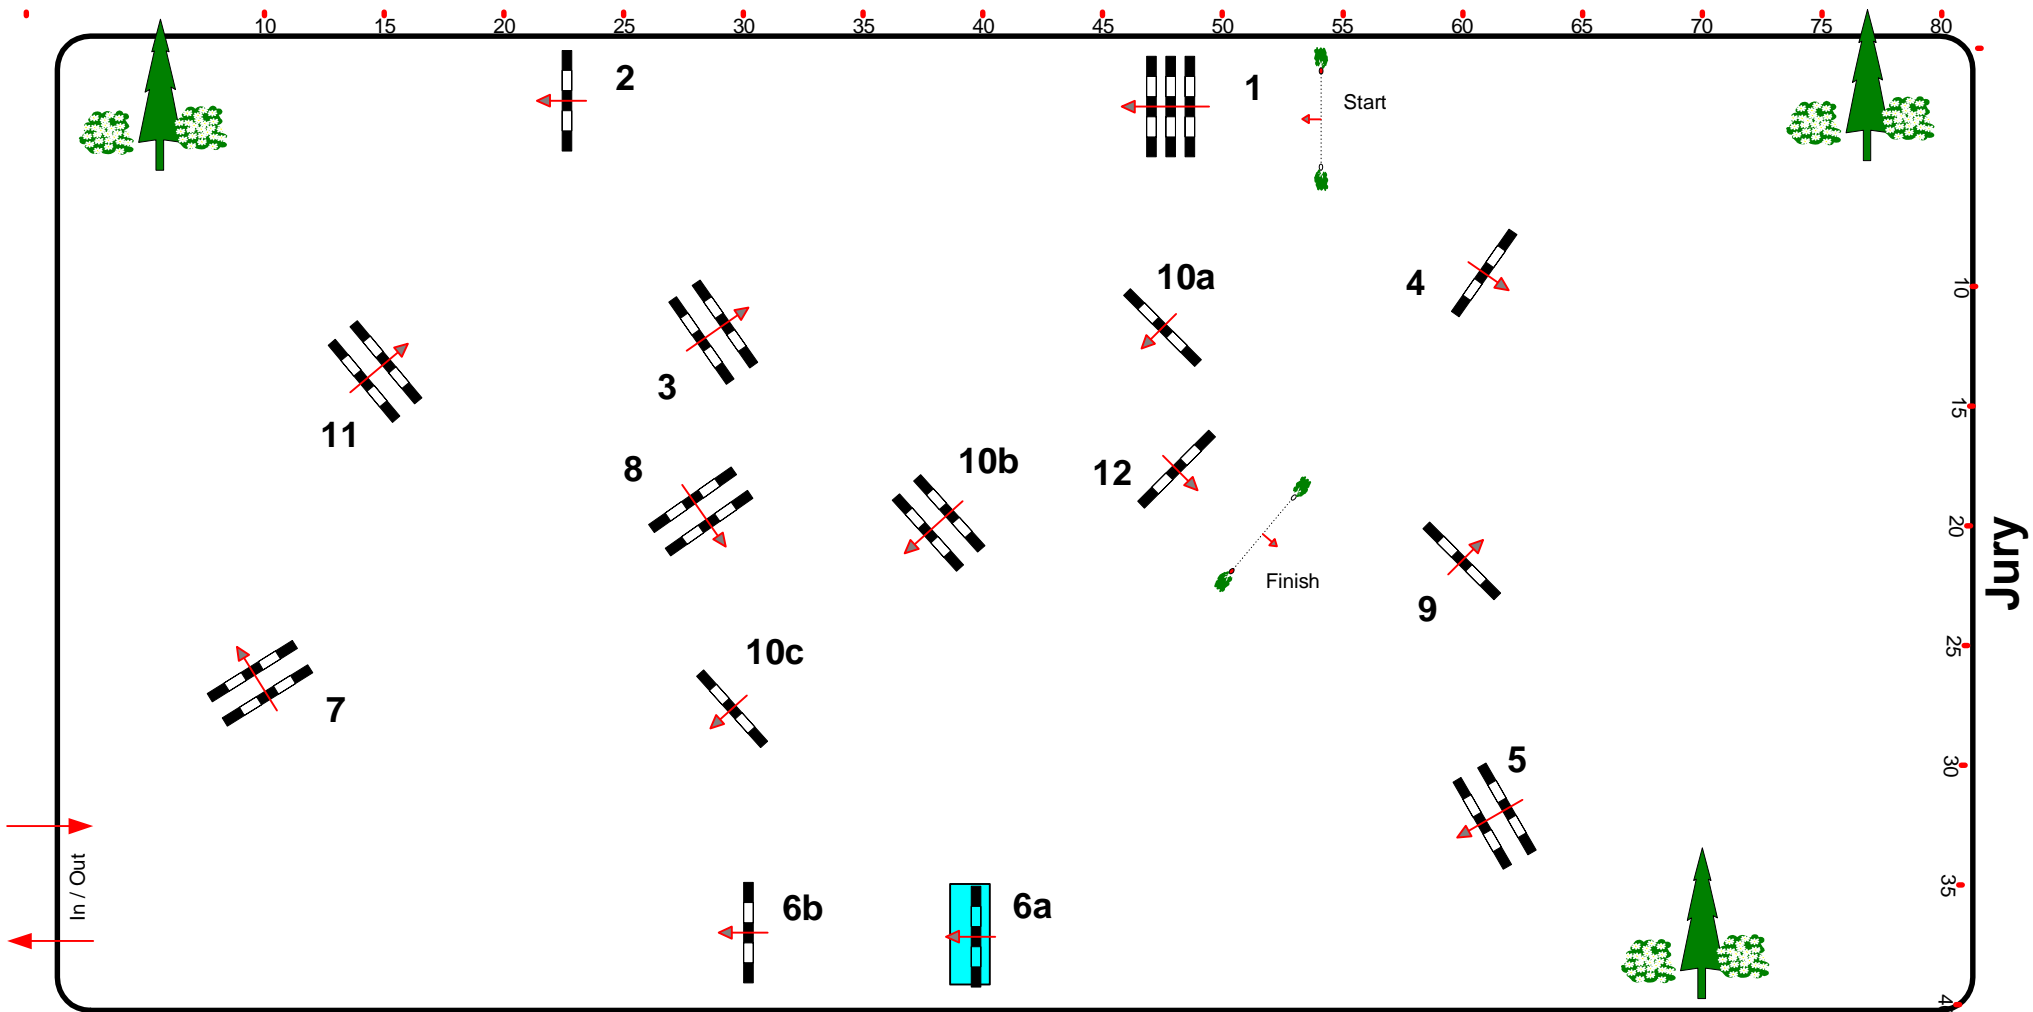

# CSI 2\*/1\*/YH/Am Kreuth 21. - 24.11.2013

Class No.: 22

CSI 2\*

Competition against the clock

Freitag, 22. November 2013

Start: 18:00

Table: A  
National RG:  
FEI RG / Art. 238.2.1  
Height: 1,45 m

Speed: 375 m/min  
Length: 450 m  
Time allowed: 72 sec  
Time limit: 144 sec

Obstacles: 12  
Efforts: 15  
Penalty sec:  
Closed combination:

1st Jump-off:  
Length: 0 m  
Time allowed: 0 sec  
Time limit: 0 sec

Course Designer  
Sailer/Boost/Bühling/Gutwald