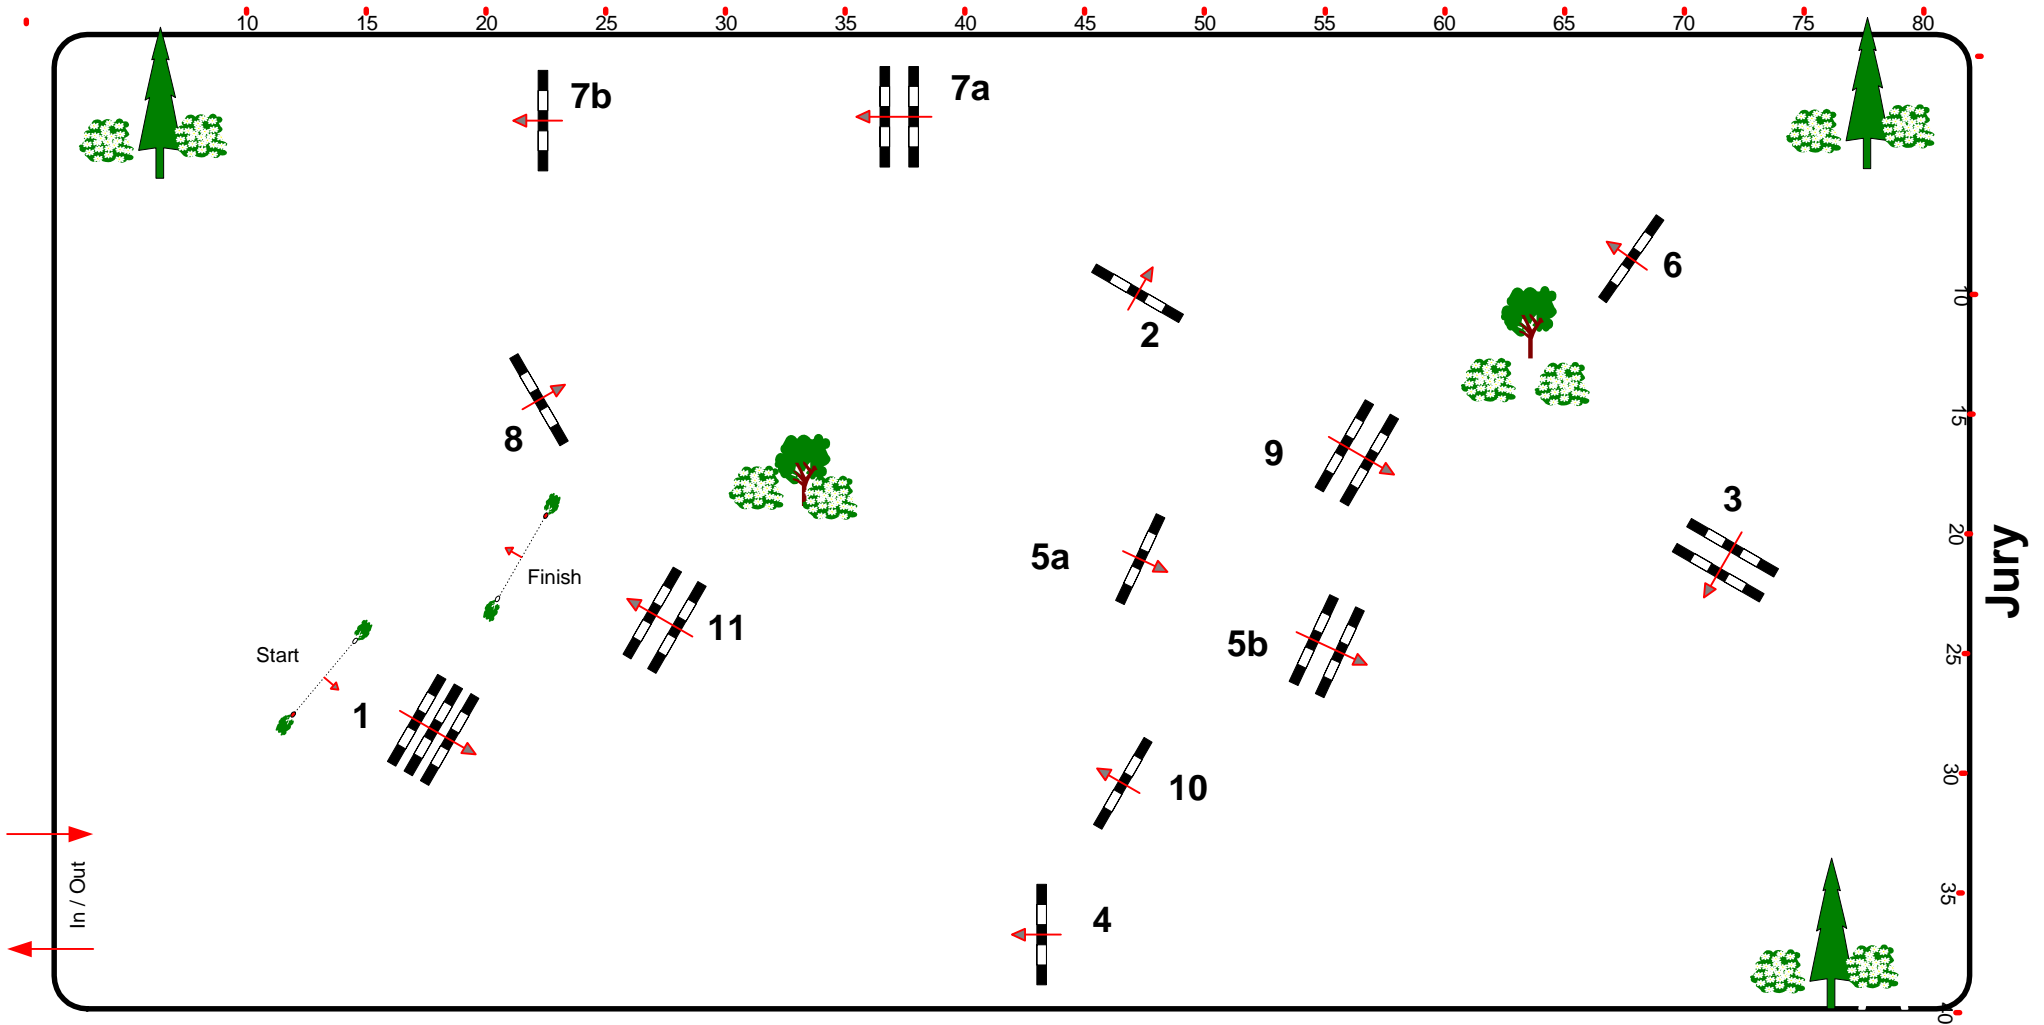

# CSI 2\*/1\*/YH/Am Kreuth 21. - 24.11.2013

Class No.: 24

Last Chance

Competition against the clock

Sonntag, 24. November 2013

Start: 15:30

Table: A  
National RG:  
FEI RG / Art. 238.2.1  
Height: 1,40 m

Speed: 350 m/min  
Length: 410 m  
Time allowed: 71 sec  
Time limit: 142 sec

Obstacles: 11  
Efforts: 13  
Penalty sec:  
Closed combination:

1st Jump-off:  
Length: 0 m  
Time allowed: 0 sec  
Time limit: 0 sec

Course Designer  
Sailer/Boost/Bühling (GER)